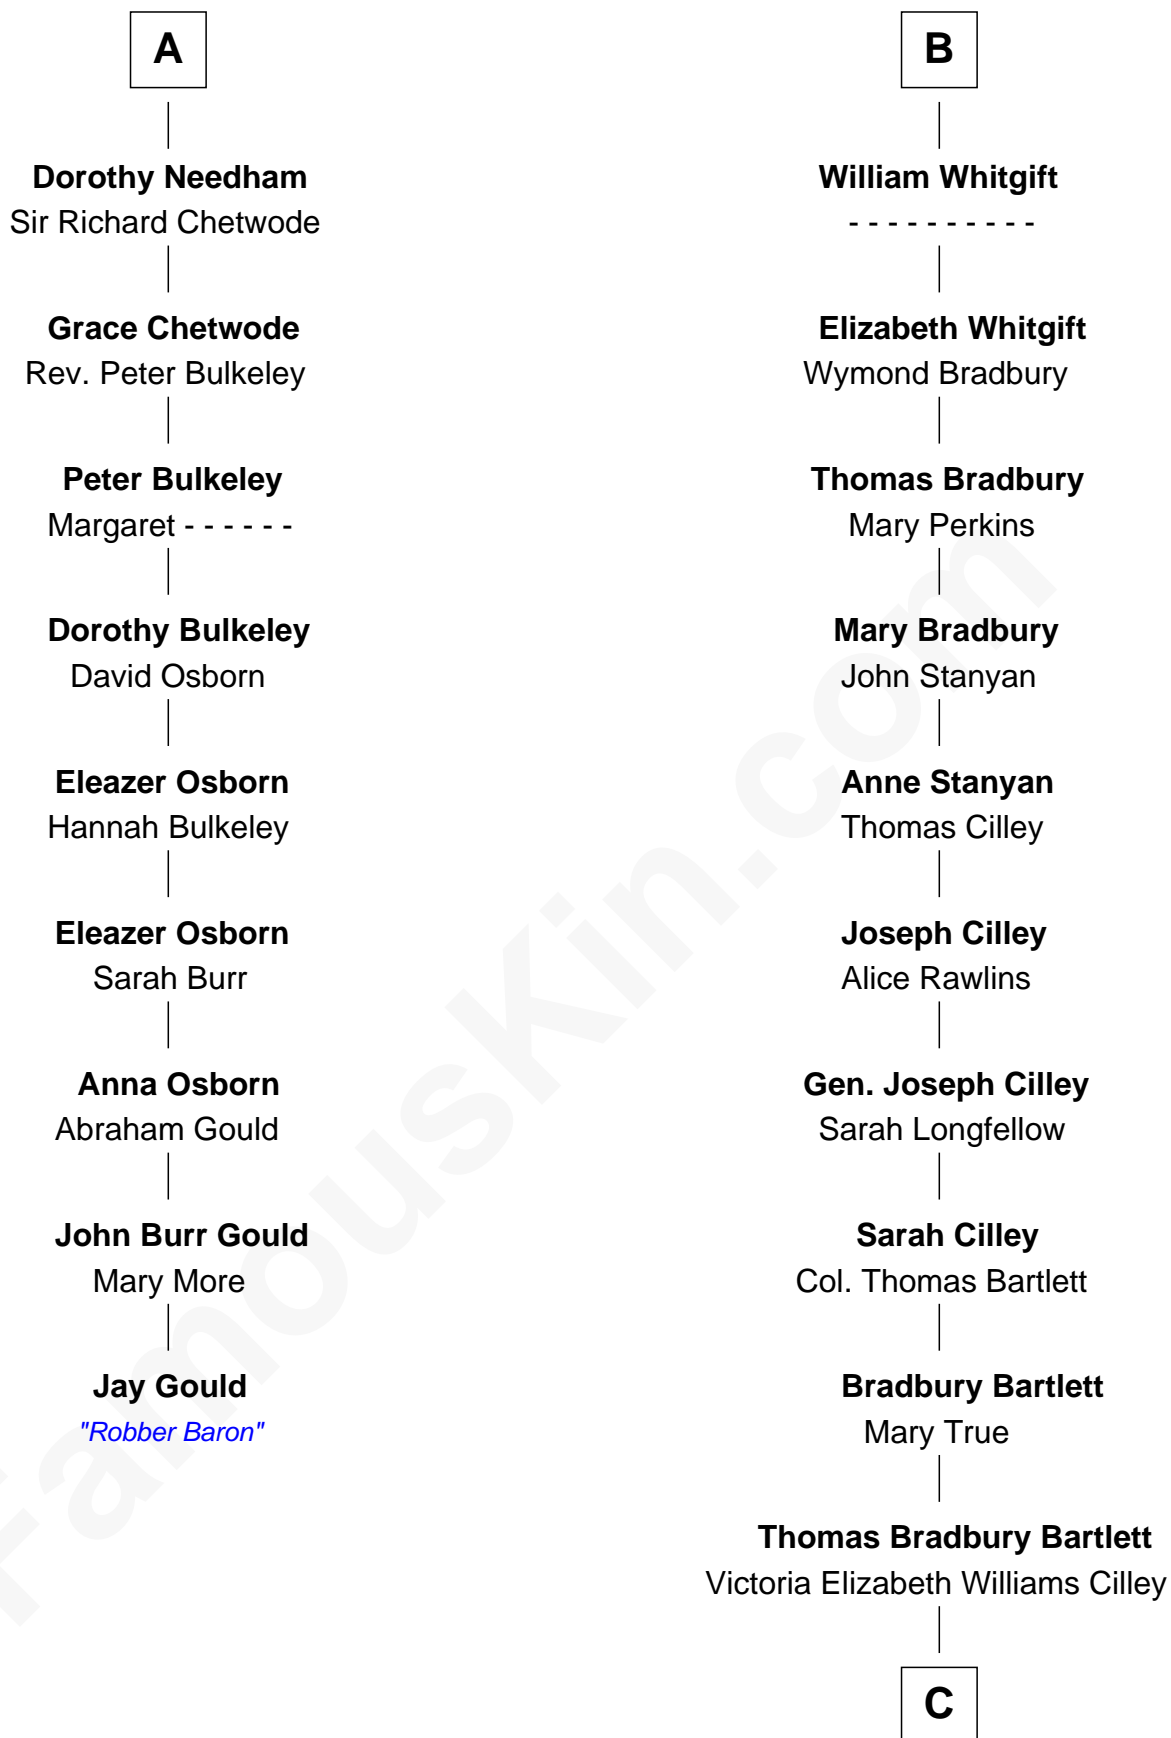

## Relationship Chart of

### Jay Gould

*American Railroad "Robber Baron"*

15th cousin 4 times removed of

### Alan Shepard

*Mercury and Apollo Astronaut*

**John de Welles**

Maud de Roos

**C**

**Annie Elizabeth Bartlett**  
Frederick Johnson Shepard

**Alan Bartlett Shepard**  
Pauline Renza Emerson

**Alan Shepard**  
*Mercury and Apollo Astronaut*

FamousKin.com