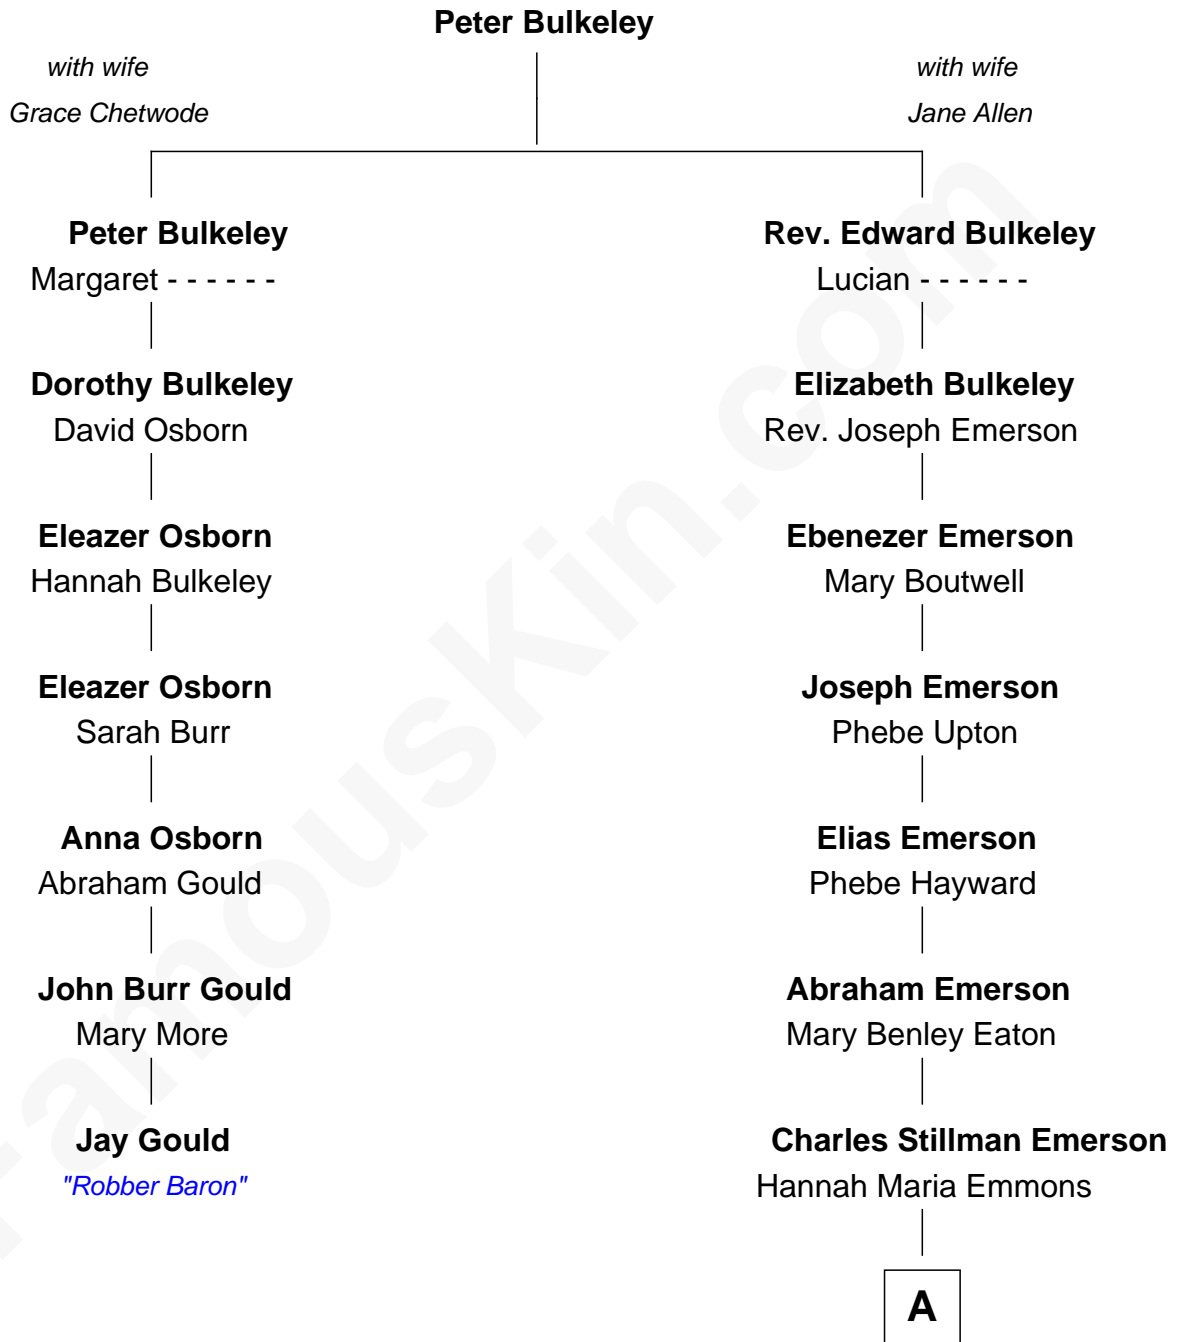

FamousKin.com

Relationship Chart of

Jay Gould

American Railroad "Robber Baron"

6th cousin 3 times removed of

Alan Shepard

Mercury and Apollo Astronaut