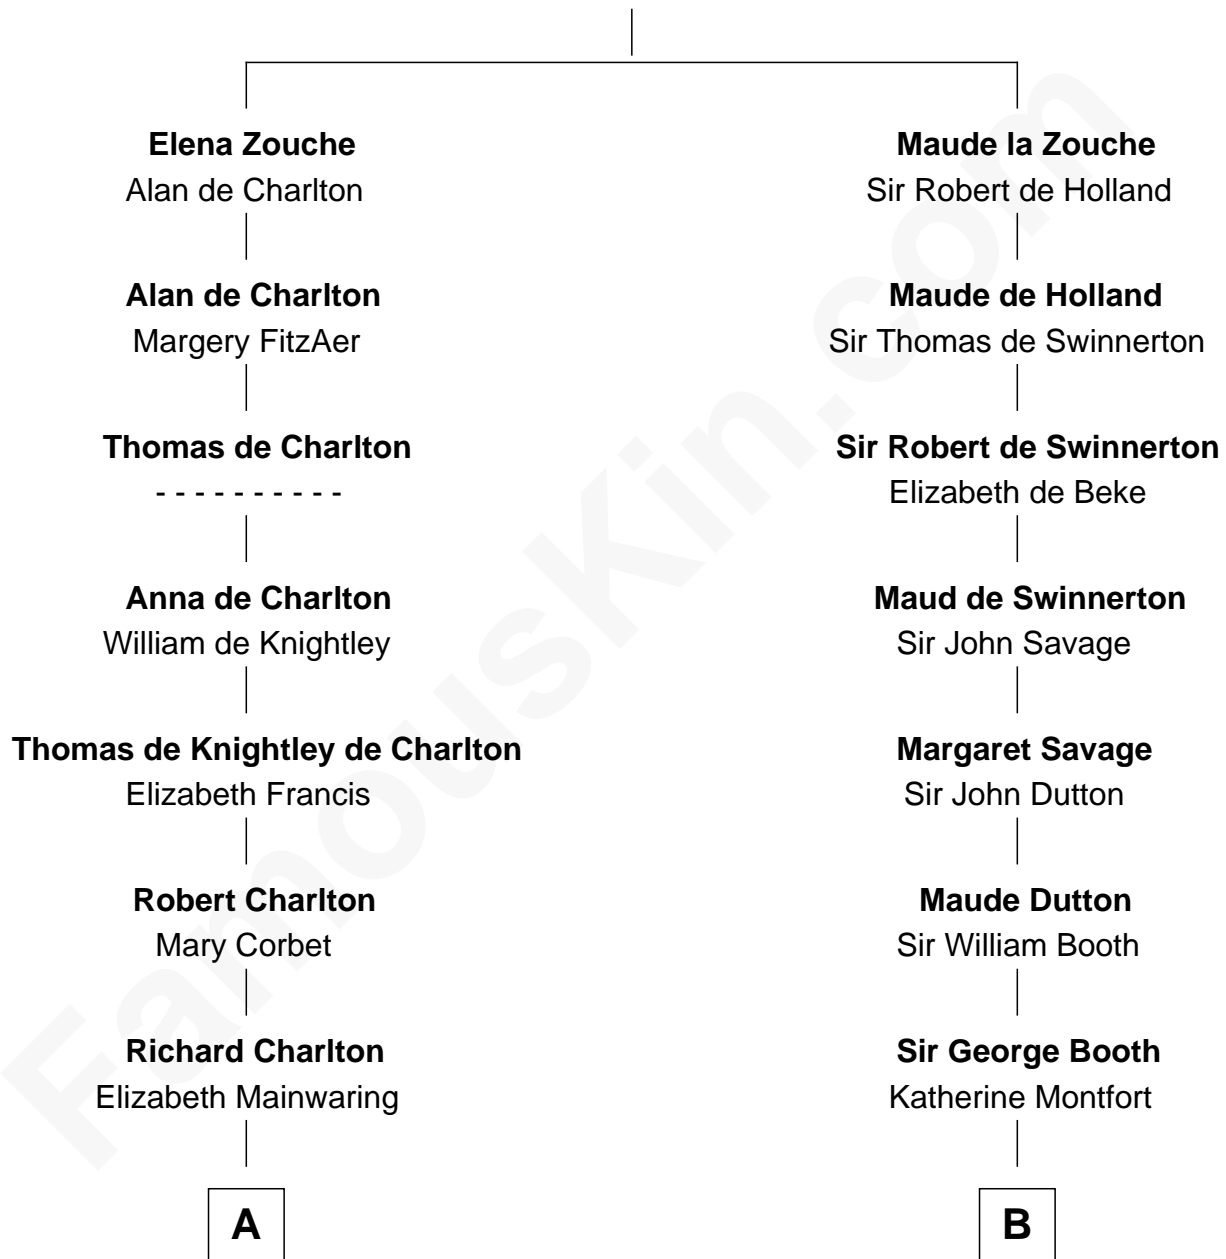

## Relationship Chart of

### Jay Gould

American Railroad "Robber Baron"

17th cousin 4 times removed of

### Christian Herter

59th Governor of Massachusetts

Sir Alan la Zouche  
Eleanor de Segrave

**C**

|  
**Sarah Fiske**  
Erastus Miles

|  
**Archibald Miles**  
Mary Treese

|  
**Mary Miles**  
Christian Herter