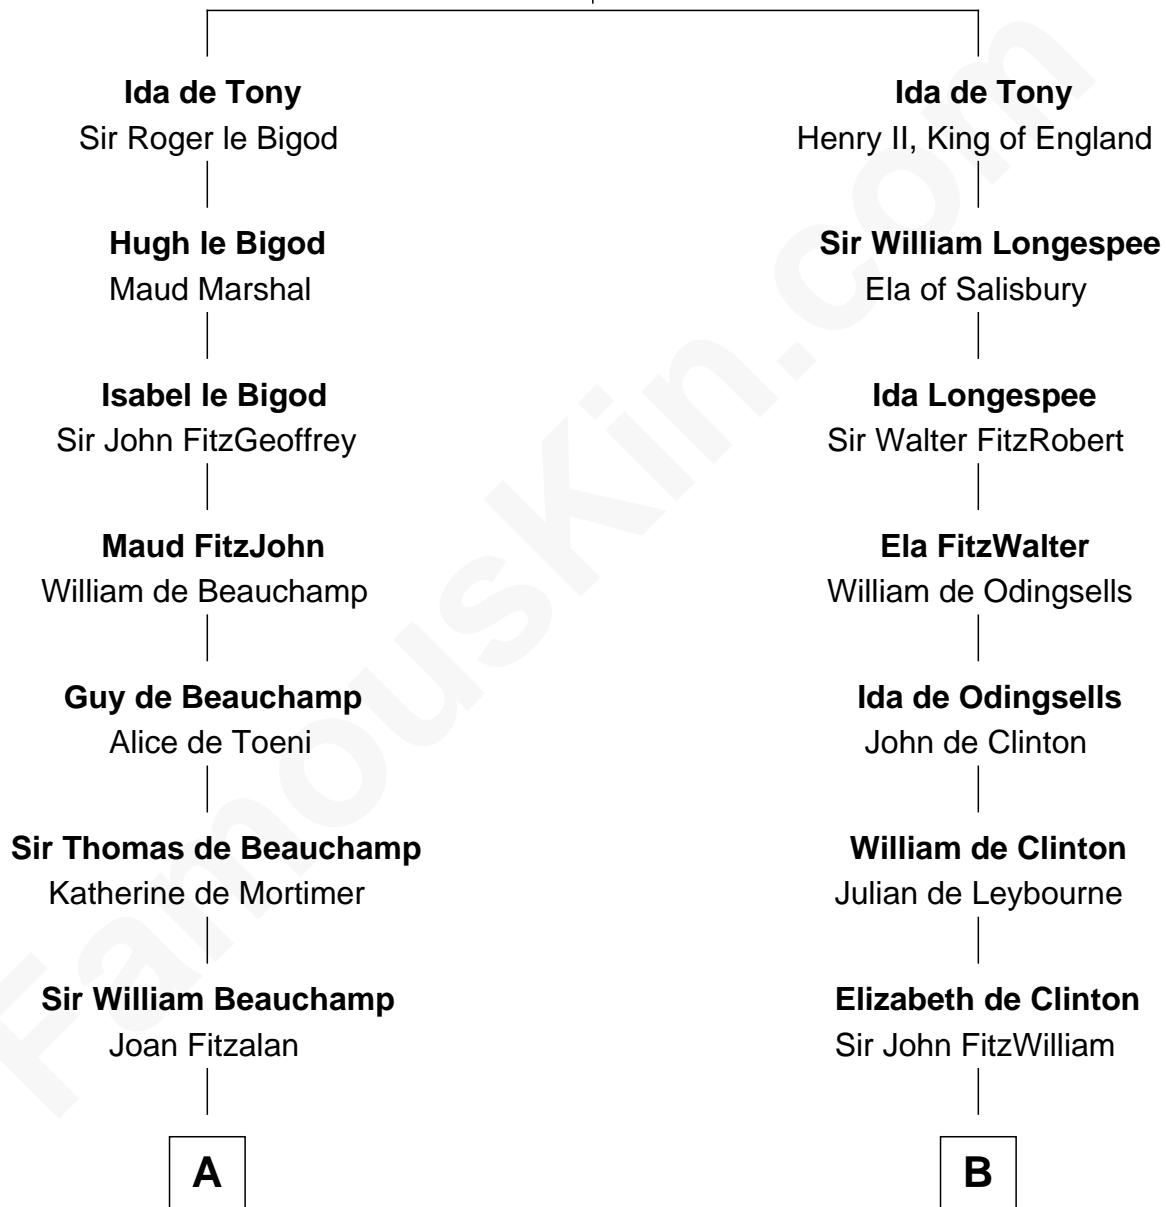

FamousKin.com

Relationship Chart of

Jay Gould

American Railroad "Robber Baron"

20th cousin 1 time removed of

John Quincy Adams

6th U.S. President

Sir Ralph de Tony
Margaret Beaumont

C

Eleazer Osborn
Hannah Bulkeley

Eleazer Osborn
Sarah Burr

Anna Osborn
Abraham Gould

John Burr Gould
Mary More

Jay Gould
"Robber Baron"

D

Col John Quincy
Elizabeth Norton