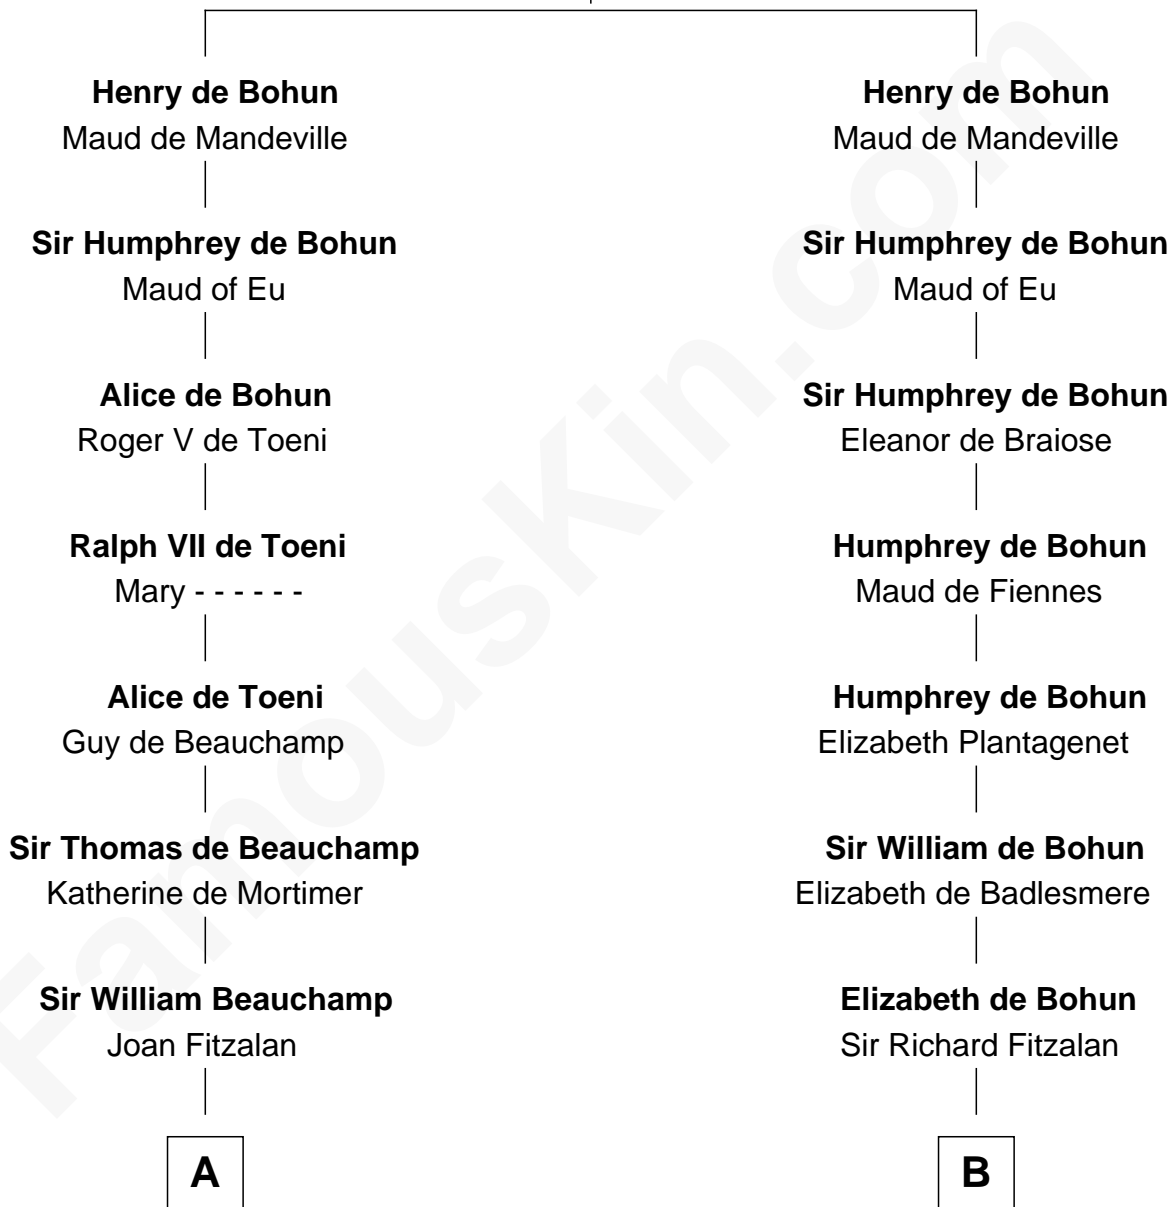

## Relationship Chart of

### Jay Gould

American Railroad "Robber Baron"

20th cousin 1 time removed of

### Abigail (Smith) Adams

First Lady of President John Adams

**Humphrey IV de Bohun**

Margaret of Scotland

**C**

**Eleazer Osborn**  
Hannah Bulkeley

**Eleazer Osborn**  
Sarah Burr

**Anna Osborn**  
Abraham Gould