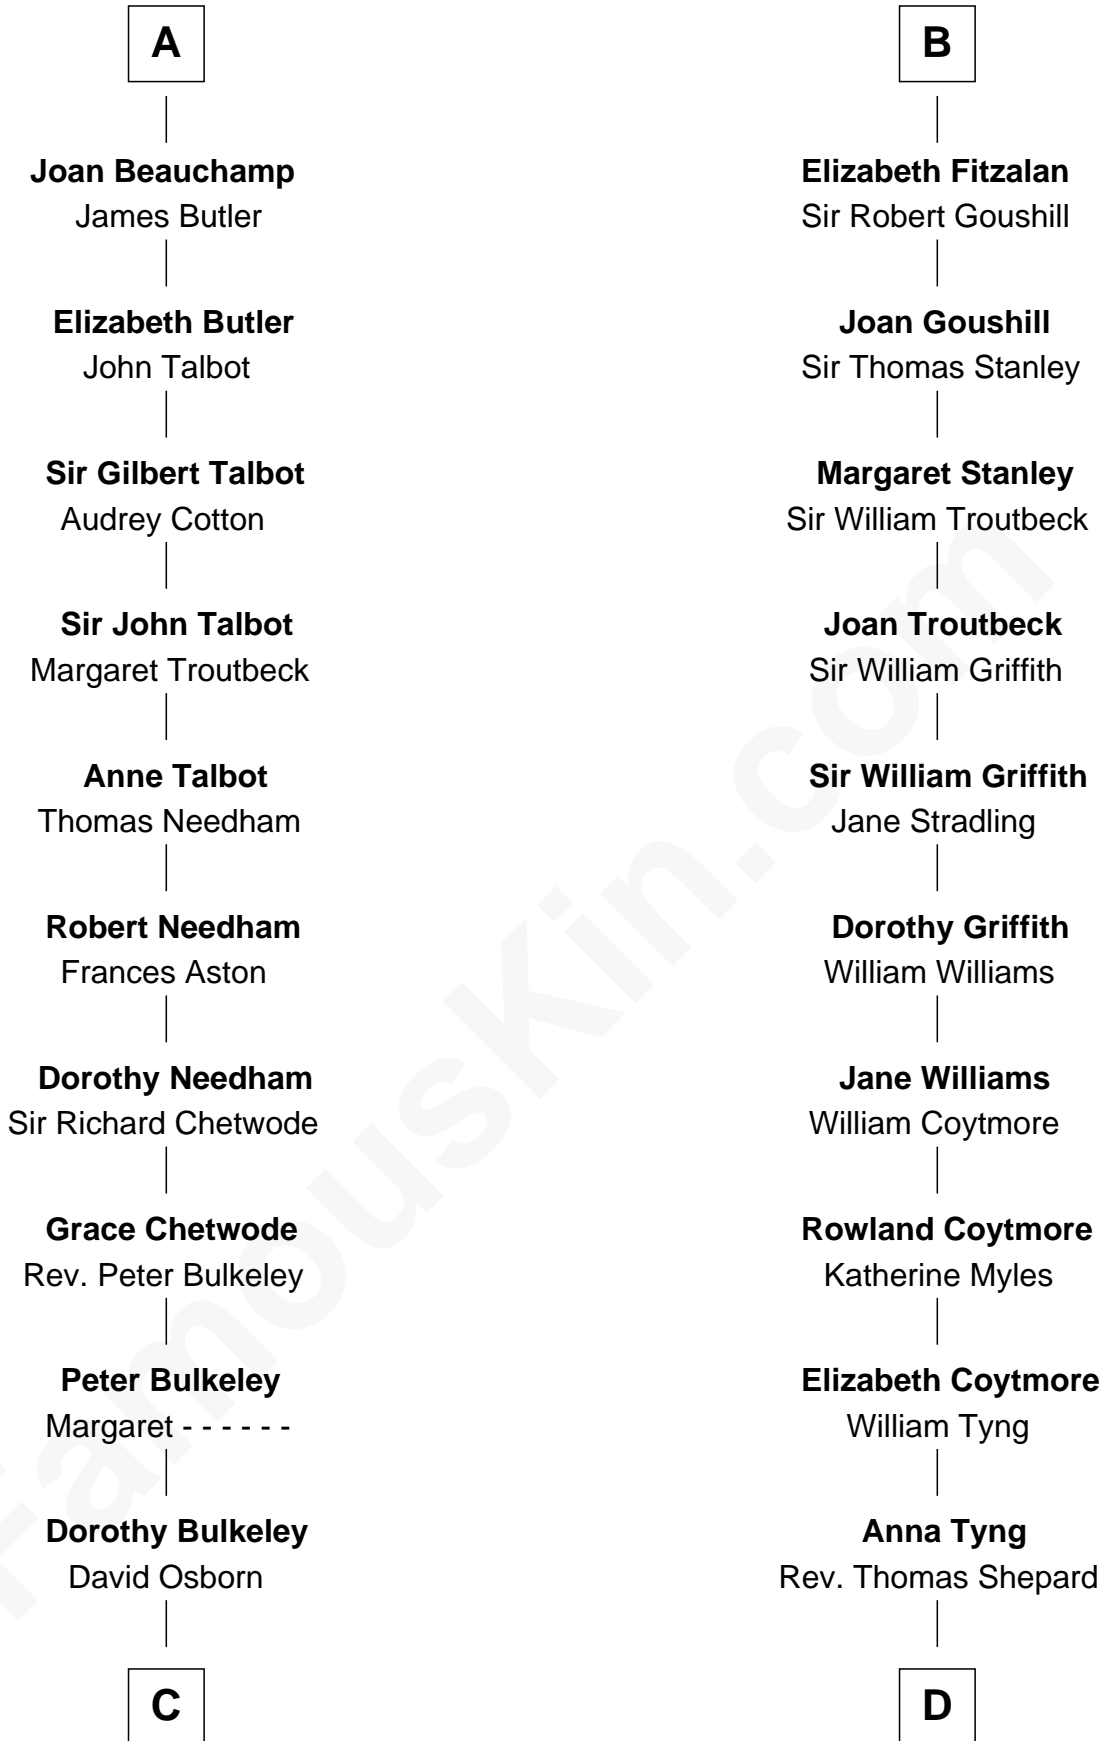

## Relationship Chart of

### Jay Gould

American Railroad "Robber Baron"

20th cousin 1 time removed of

### Abigail (Smith) Adams

First Lady of President John Adams

**Humphrey IV de Bohun**

Margaret of Scotland

**C**

**Eleazer Osborn**  
Hannah Bulkeley

**Eleazer Osborn**  
Sarah Burr

**Anna Osborn**  
Abraham Gould

**John Burr Gould**  
Mary More

**Jay Gould**  
*"Robber Baron"*

**D**

**Anna Shepard**  
Daniel Quincy

**Col John Quincy**  
Elizabeth Norton

**Elizabeth Quincy**  
Rev. William Smith

**Abigail (Smith) Adams**  
*First Lady of John Adams*