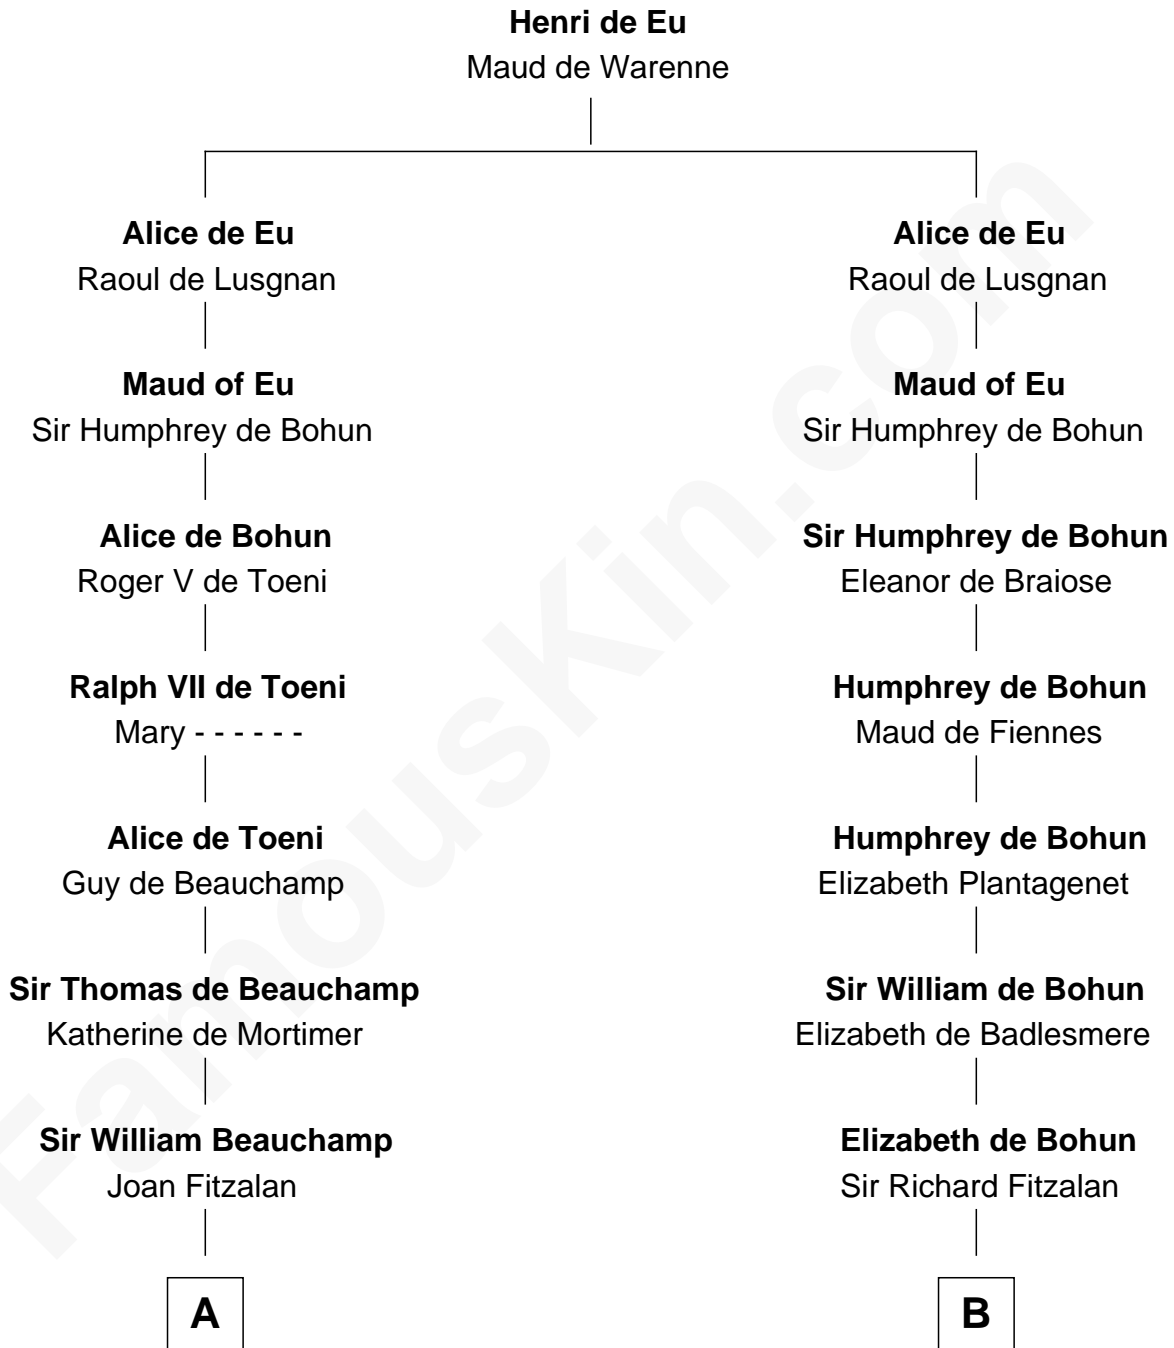

FamousKin.com

Relationship Chart of

Jay Gould

American Railroad "Robber Baron"

20th cousin 1 time removed of

Abigail (Smith) Adams

First Lady of President John Adams

C

Eleazer Osborn
Hannah Bulkeley

Eleazer Osborn
Sarah Burr

Anna Osborn
Abraham Gould

John Burr Gould
Mary More

Jay Gould
"Robber Baron"

D

Anna Shepard
Daniel Quincy

Col John Quincy
Elizabeth Norton