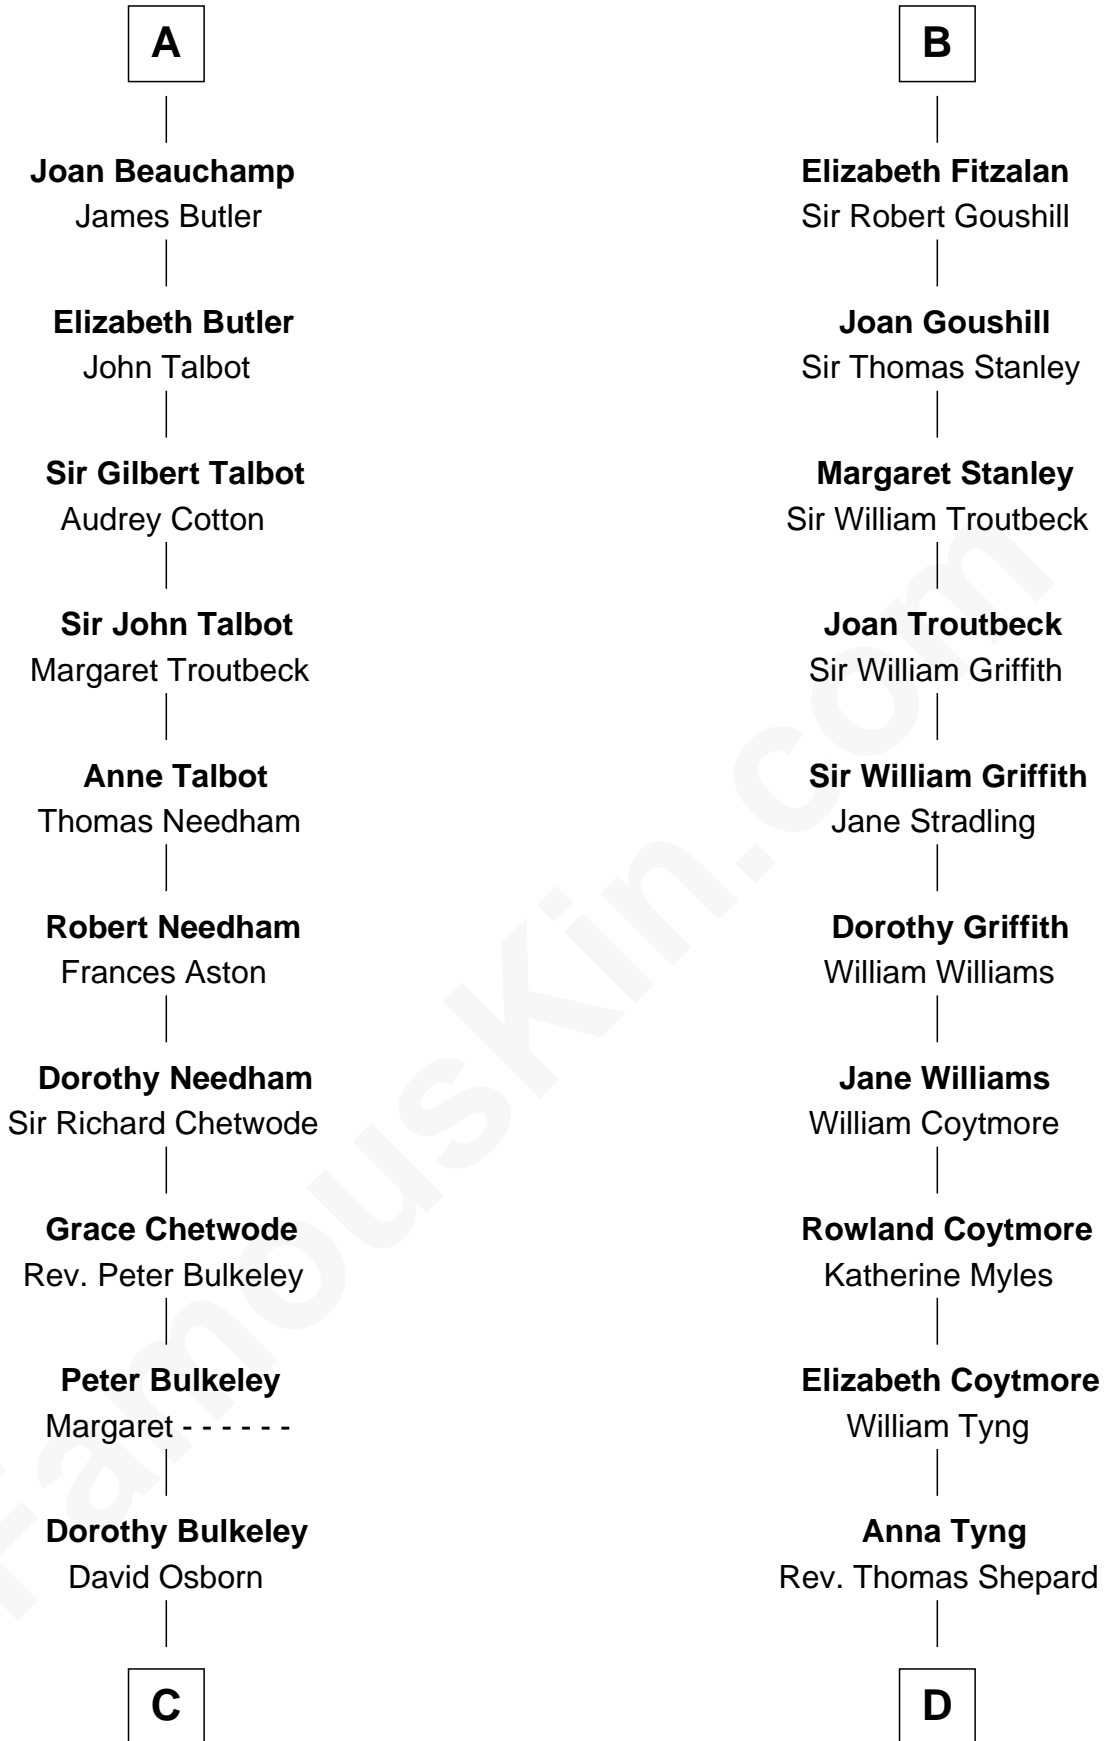

FamousKin.com

Relationship Chart of

Jay Gould

American Railroad "Robber Baron"

20th cousin 1 time removed of

Abigail (Smith) Adams

First Lady of President John Adams

C

Eleazer Osborn
Hannah Bulkeley

Eleazer Osborn
Sarah Burr

Anna Osborn
Abraham Gould

John Burr Gould
Mary More

Jay Gould
"Robber Baron"

D

Anna Shepard
Daniel Quincy

Col John Quincy
Elizabeth Norton