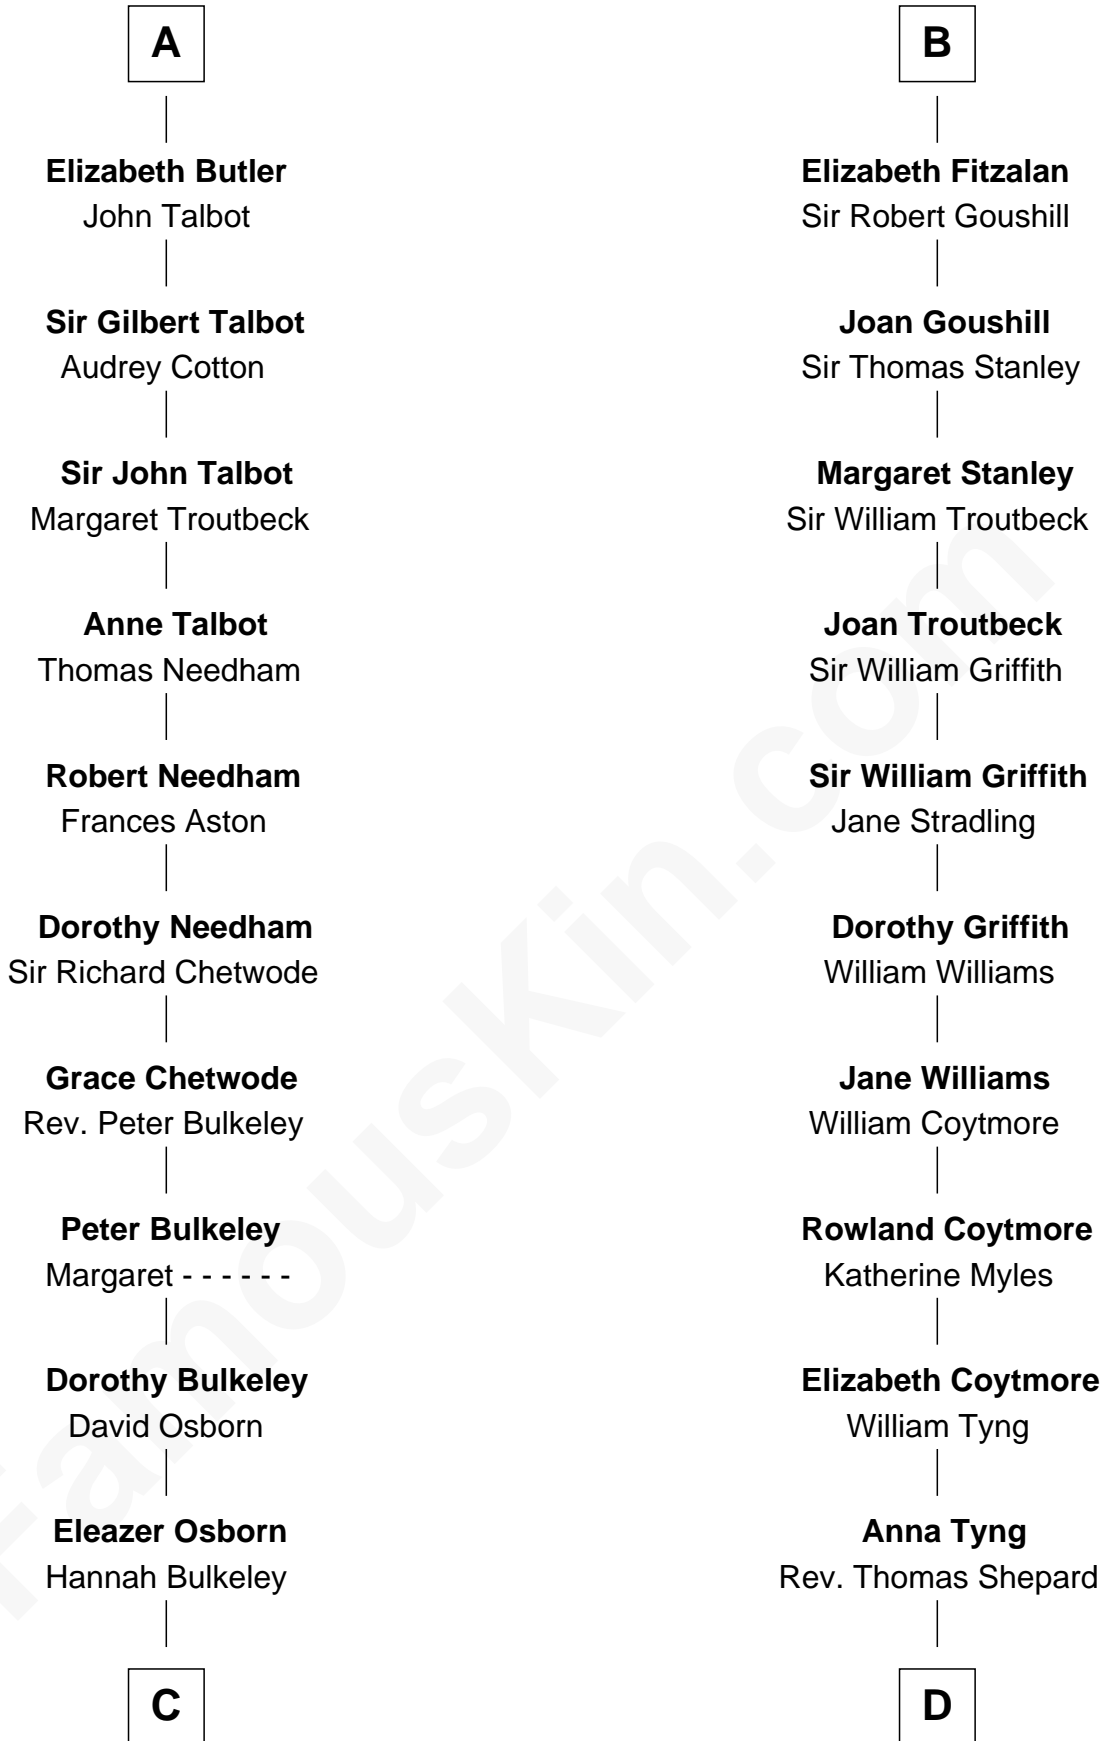

FamousKin.com

Relationship Chart of

Jay Gould

American Railroad "Robber Baron"

20th cousin of

Abigail (Smith) Adams

First Lady of President John Adams

Waleran de Newburgh

Alice de Harcourt

C

Eleazer Osborn

Sarah Burr

Anna Osborn

Abraham Gould

John Burr Gould

Mary More

Jay Gould

"Robber Baron"

D

Anna Shepard

Daniel Quincy

Col John Quincy

Elizabeth Norton

Elizabeth Quincy