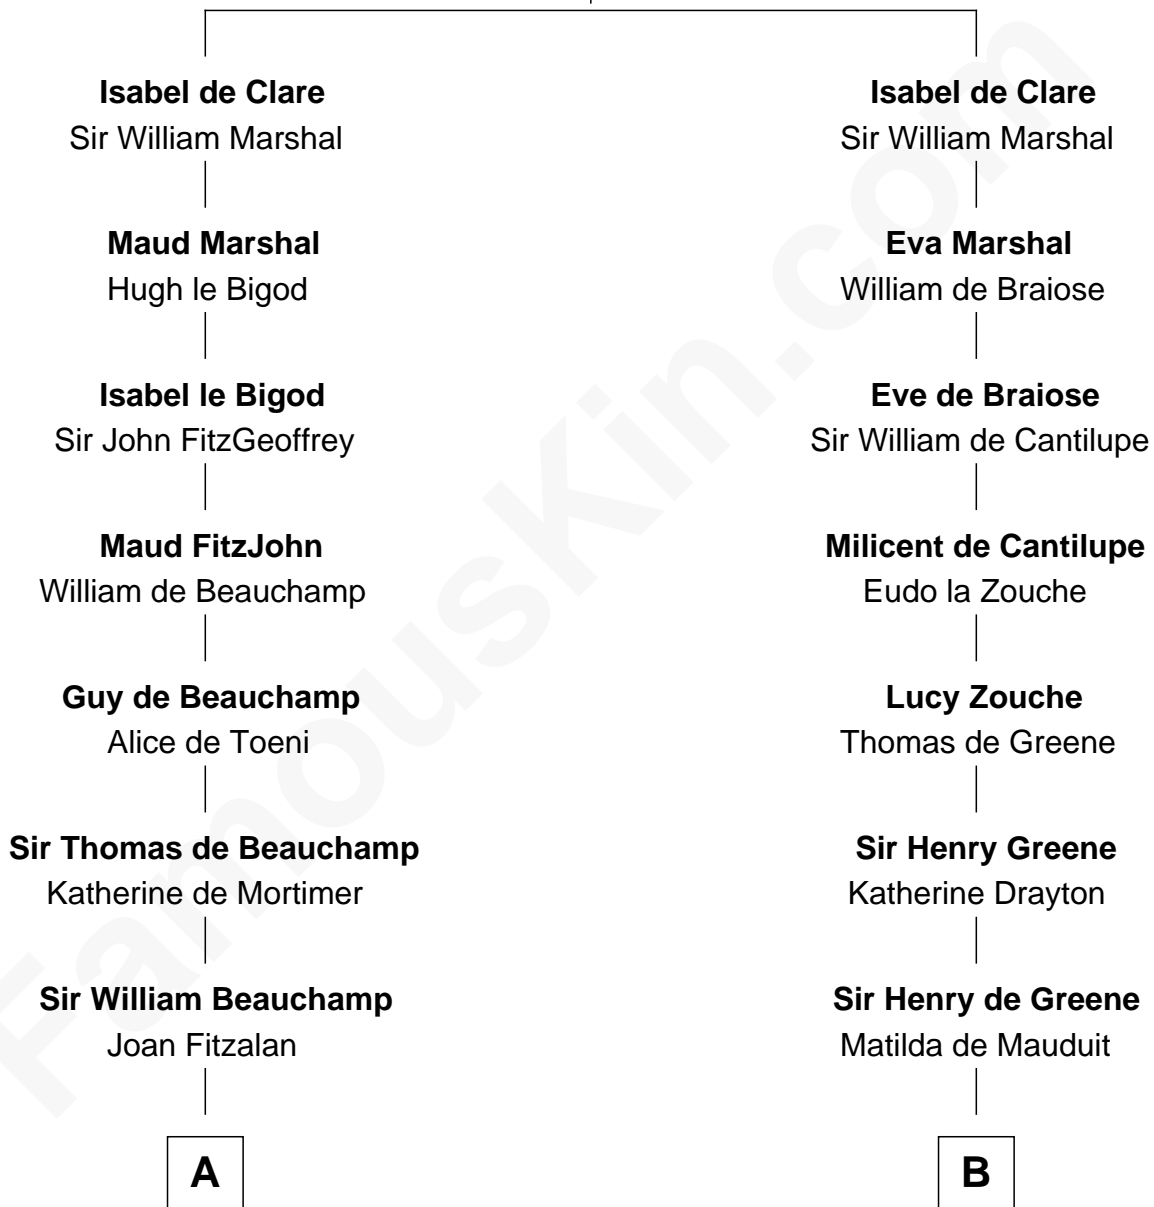

FamousKin.com

Relationship Chart of

Jay Gould

American Railroad "Robber Baron"

18th cousin 3 times removed of

Abigail (Smith) Adams

First Lady of President John Adams

Richard de Clare
Aoife MacMurrough

C

Eleazer Osborn
Hannah Bulkeley

Eleazer Osborn
Sarah Burr

Anna Osborn
Abraham Gould

John Burr Gould
Mary More

Jay Gould
"Robber Baron"

D

Elizabeth Quincy
Rev. William Smith