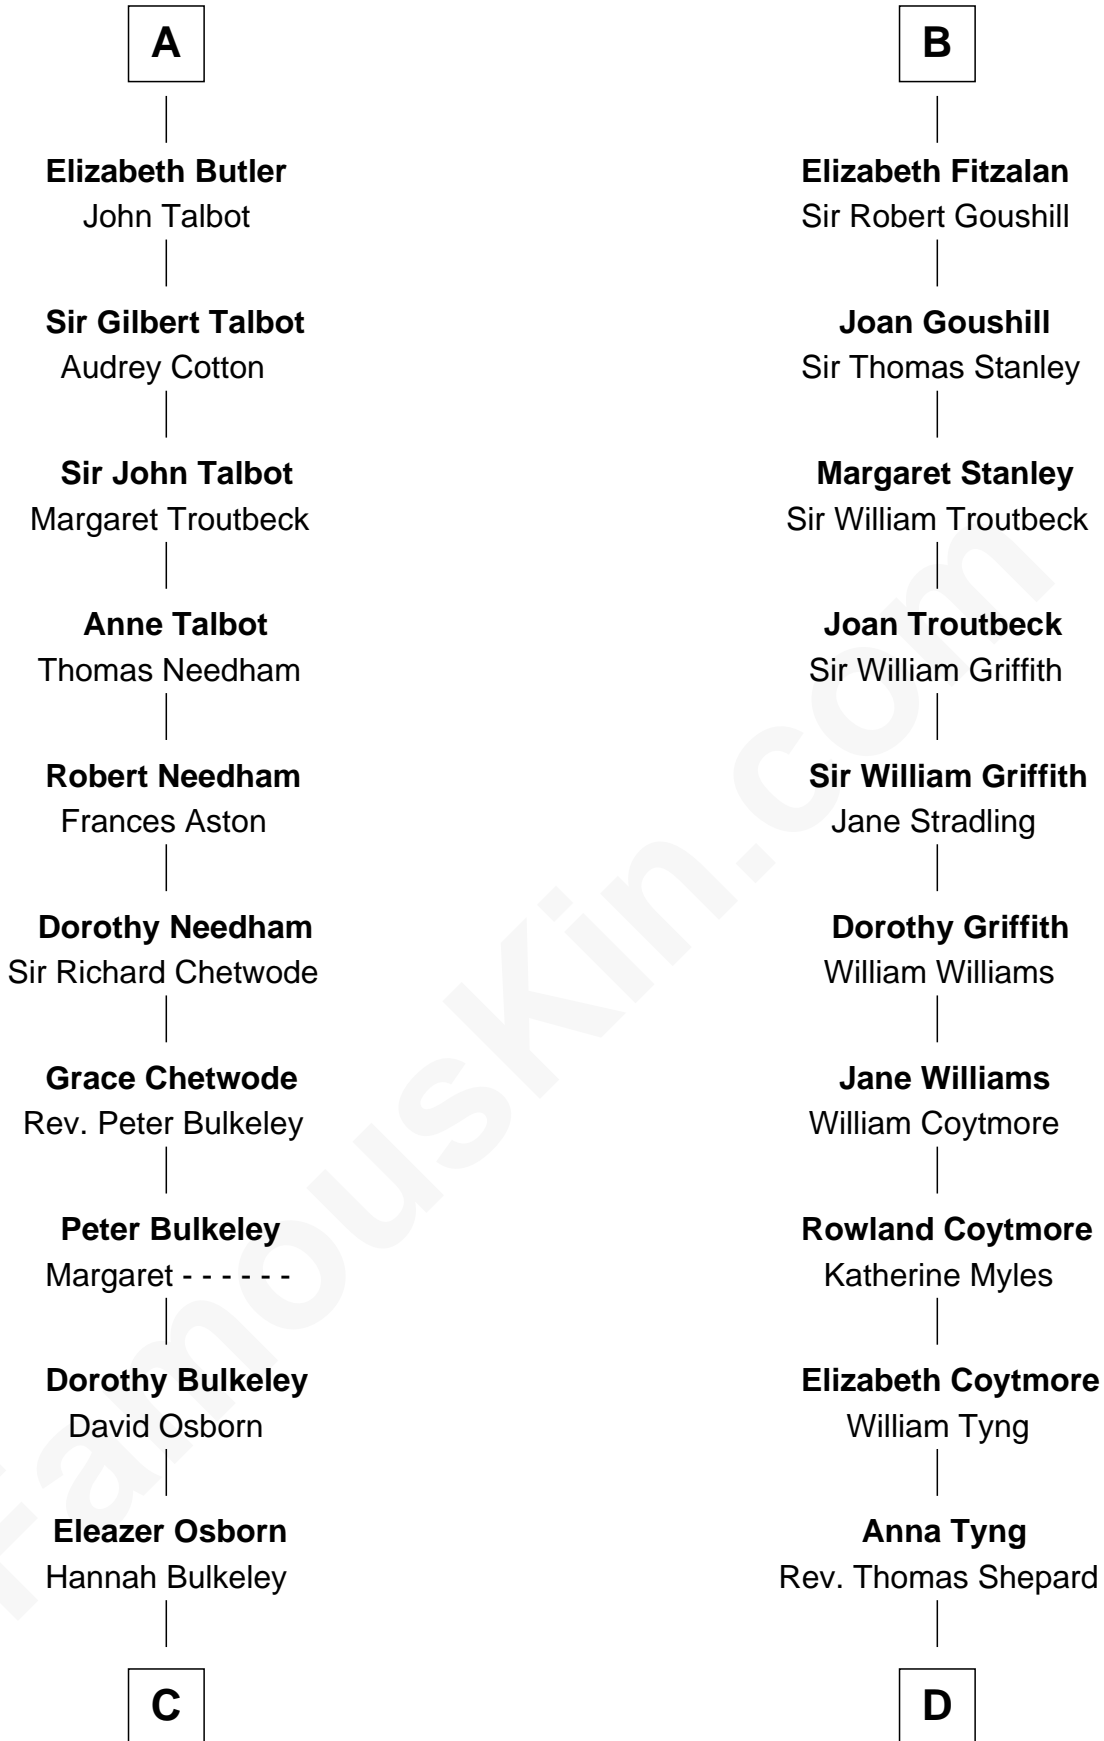

FamousKin.com

Relationship Chart of

Jay Gould

American Railroad "Robber Baron"

20th cousin of

Abigail (Smith) Adams

First Lady of President John Adams

C

Eleazer Osborn

Sarah Burr

Anna Osborn

Abraham Gould

John Burr Gould

Mary More

Jay Gould

"Robber Baron"