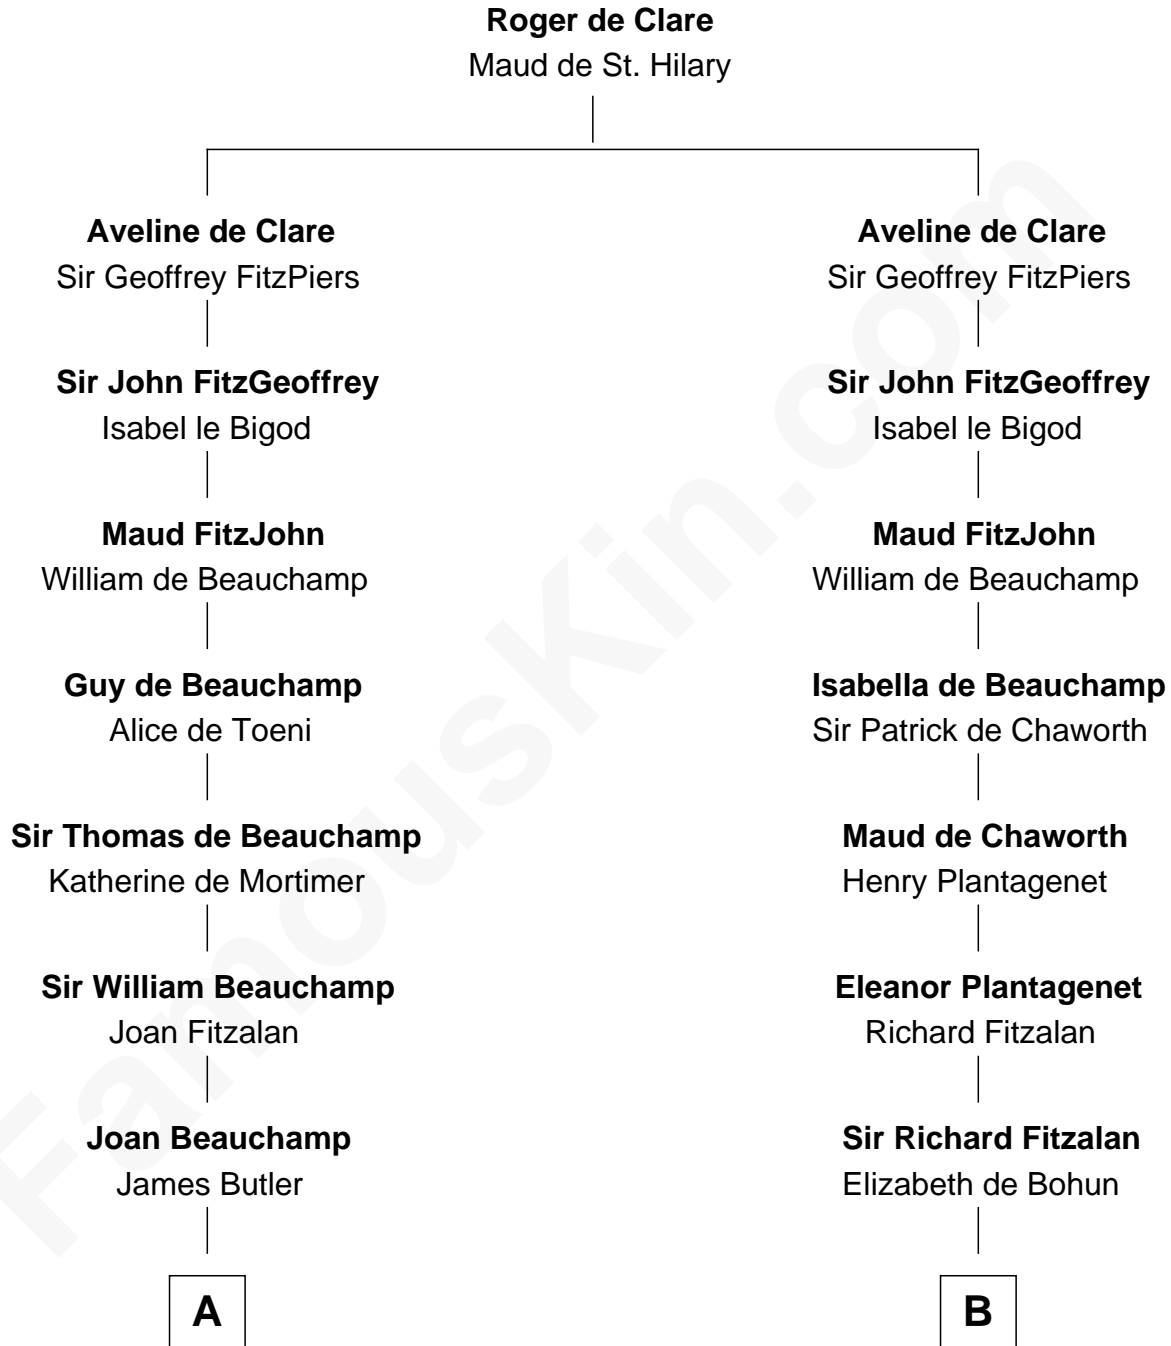

FamousKin.com

Relationship Chart of

Jay Gould

American Railroad "Robber Baron"

20th cousin of

Abigail (Smith) Adams

First Lady of President John Adams

C

Eleazer Osborn

Sarah Burr

Anna Osborn

Abraham Gould

John Burr Gould

Mary More

Jay Gould

"Robber Baron"