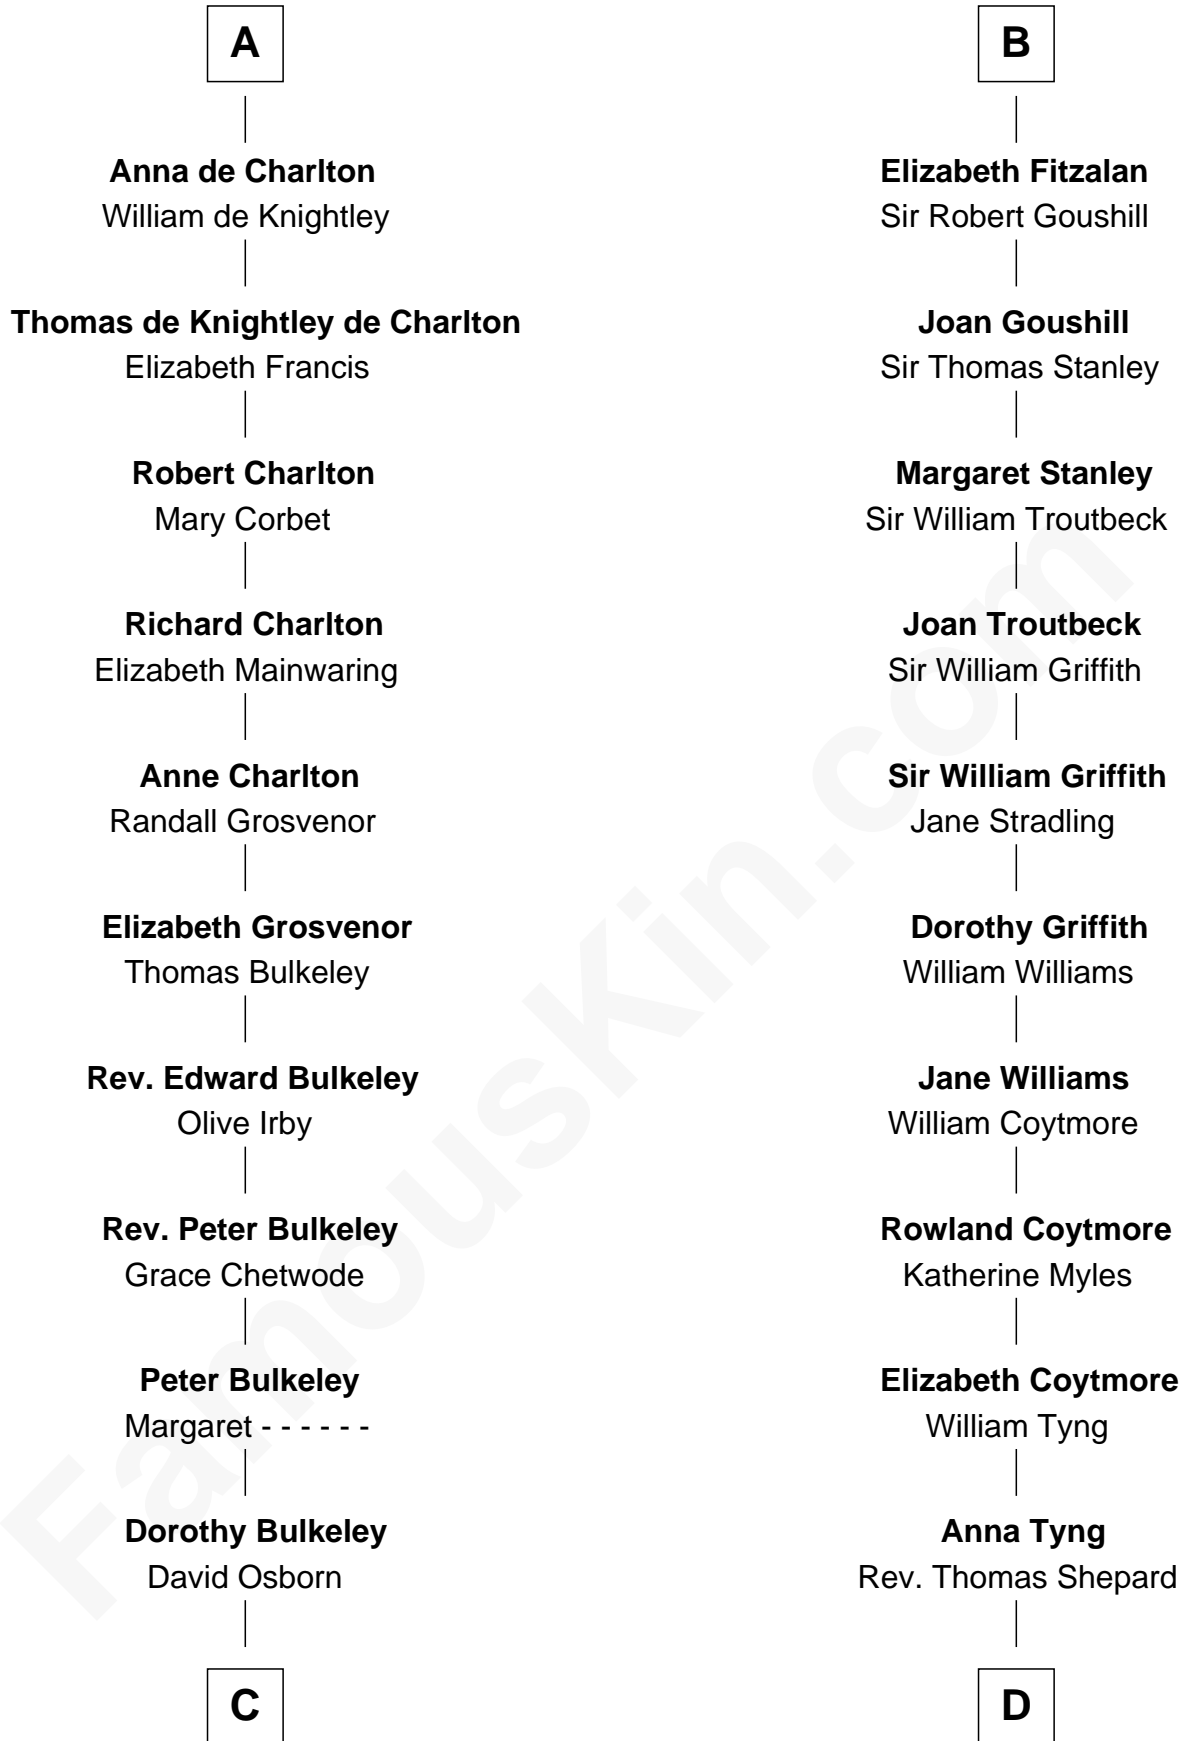

FamousKin.com

Relationship Chart of

Jay Gould

American Railroad "Robber Baron"

20th cousin 1 time removed of

Abigail (Smith) Adams

First Lady of President John Adams

C

Eleazer Osborn
Hannah Bulkeley

Eleazer Osborn
Sarah Burr

Anna Osborn
Abraham Gould

John Burr Gould
Mary More

Jay Gould
"Robber Baron"

D

Anna Shepard
Daniel Quincy

Col John Quincy
Elizabeth Norton