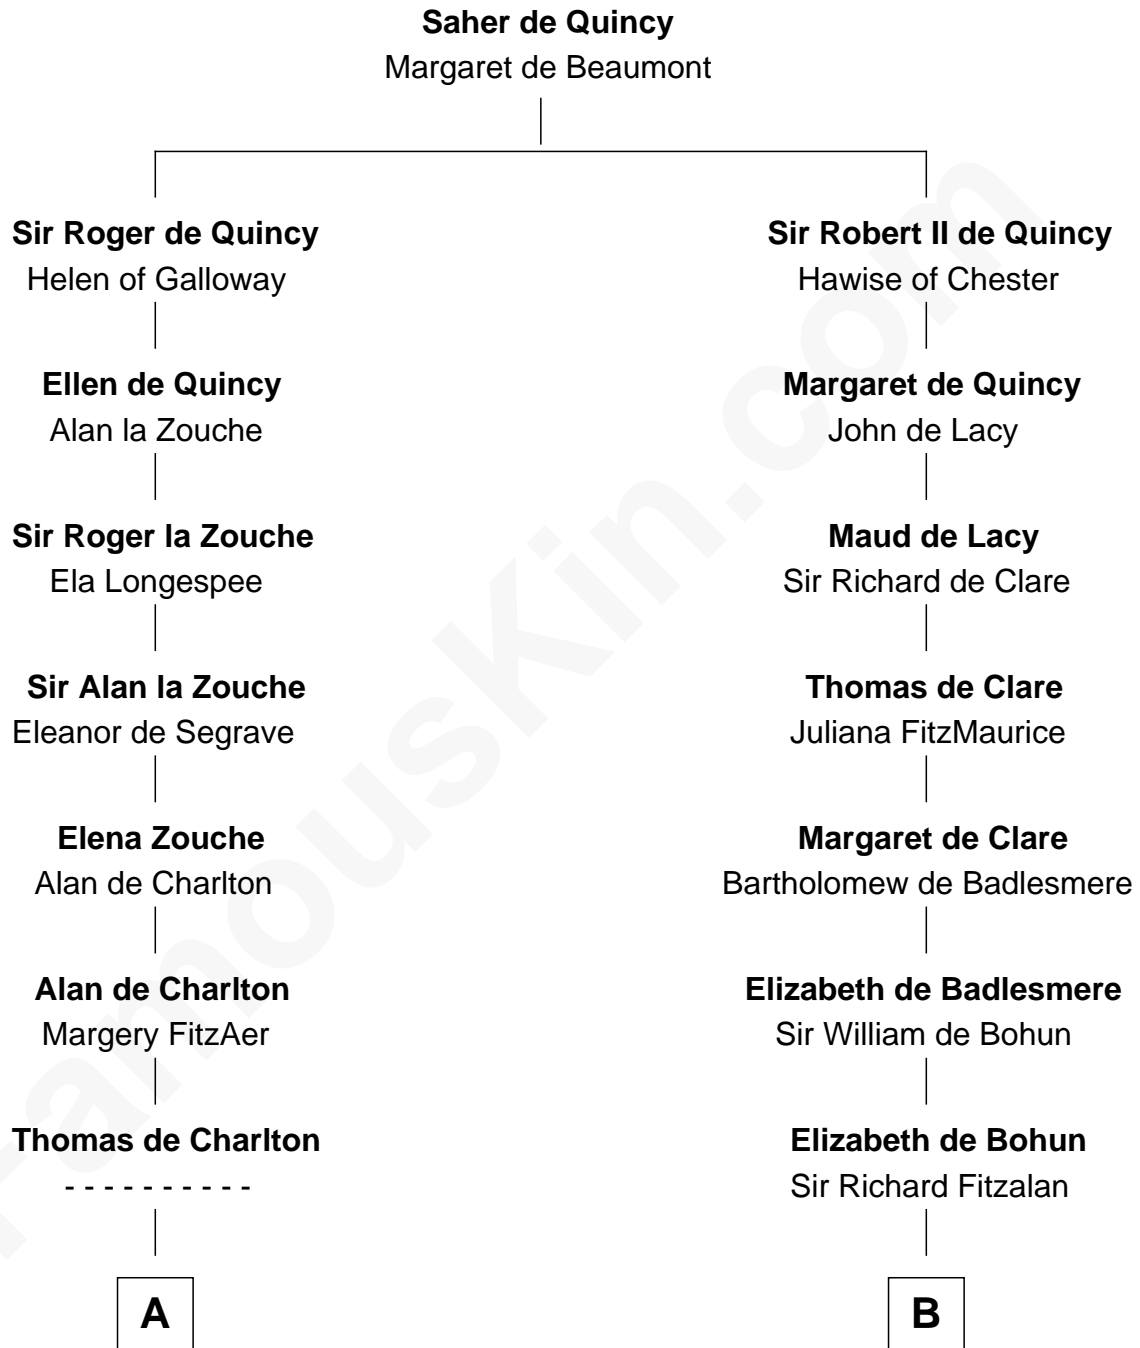

FamousKin.com

Relationship Chart of

Jay Gould

American Railroad "Robber Baron"

20th cousin 1 time removed of

Abigail (Smith) Adams

First Lady of President John Adams

C

Eleazer Osborn
Hannah Bulkeley

Eleazer Osborn
Sarah Burr

Anna Osborn
Abraham Gould

John Burr Gould
Mary More

Jay Gould
"Robber Baron"

D

Anna Shepard
Daniel Quincy

Col John Quincy
Elizabeth Norton