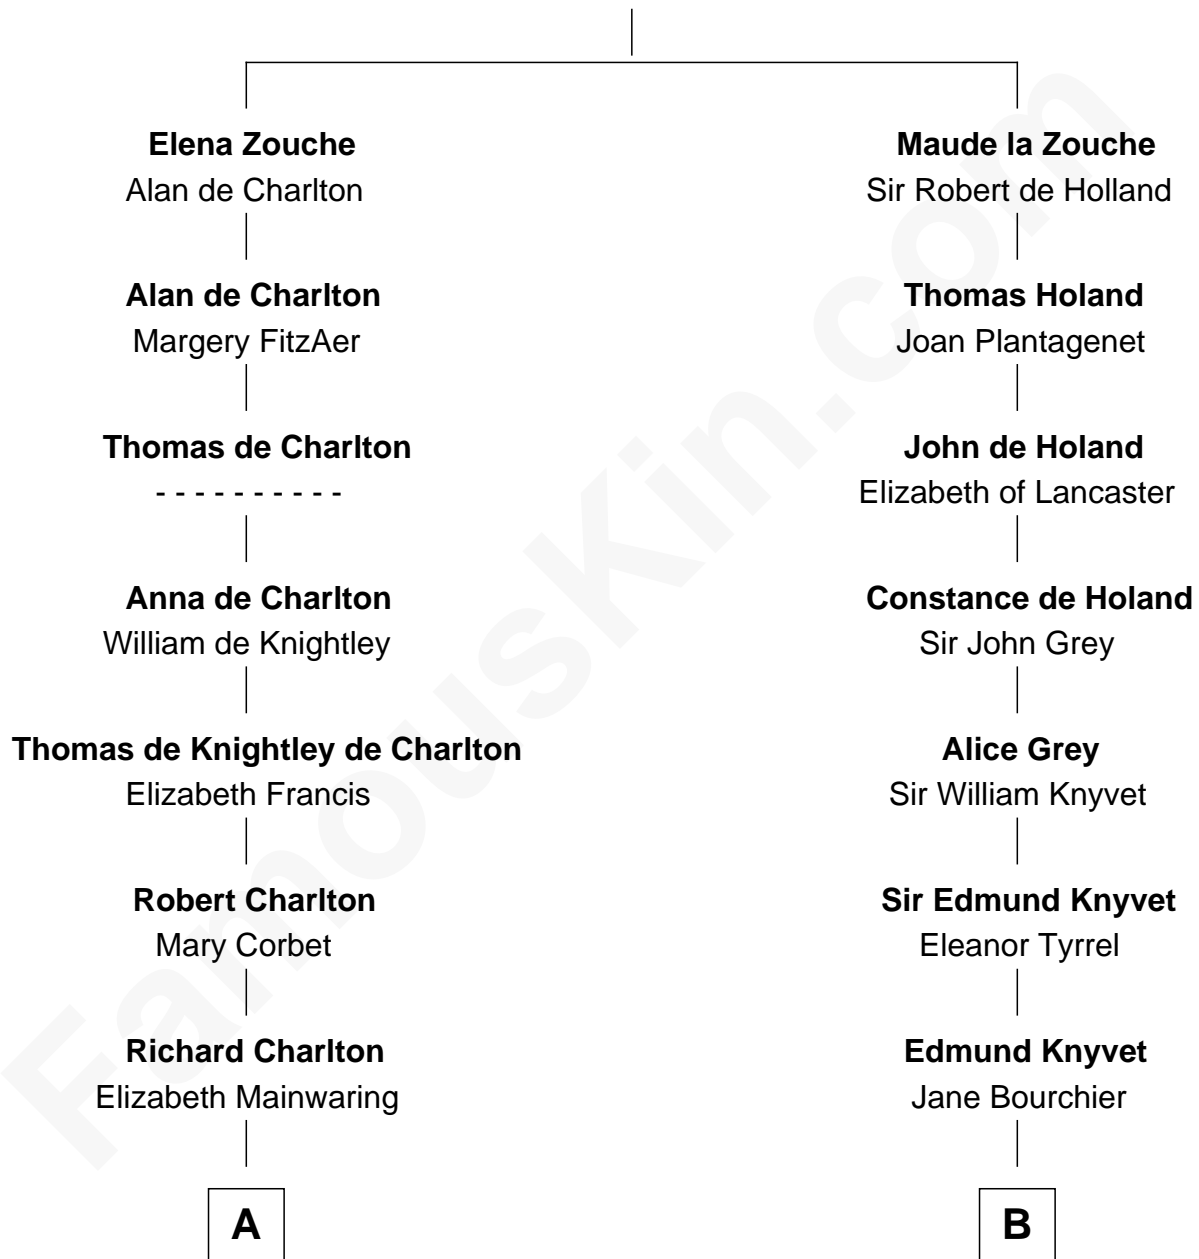

## Relationship Chart of

### Jay Gould

American Railroad "Robber Baron"

17th cousin 4 times removed of

**Ted Danson**

TV Actor - "Cheers", "CSI"

**Sir Alan la Zouche**

Eleanor de Segrave

C

**Thomas Humphrey Cushing Allen**

Jane Deverdier Woodruff

**William Mercer Allen**

Virginia Reakirt Thompson

**Anna Louise Allen**

Edward Bridge Danson

**Edward Bridge Danson**

Jessica Harriet MacMaster