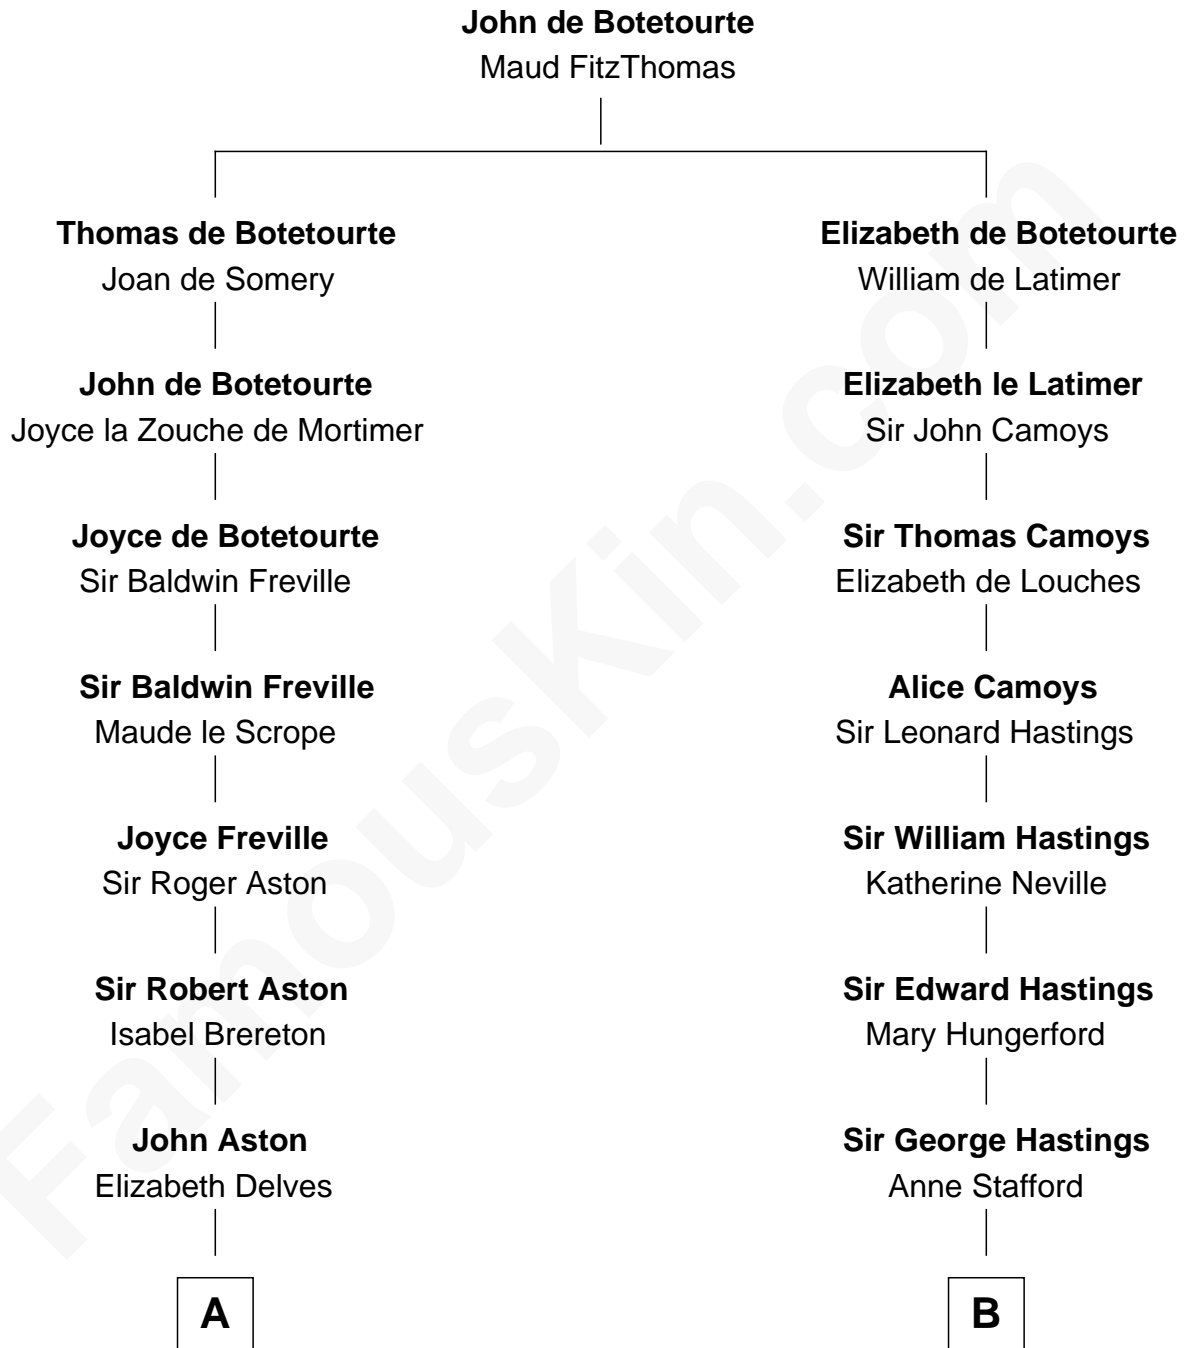

FamousKin.com

Relationship Chart of

Jay Gould

American Railroad "Robber Baron"

17th cousin 1 time removed of

Charles Darwin

Theory of Evolution

C

|
John Burr Gould

Mary More

|
Jay Gould

"Robber Baron"

FamousKin.com