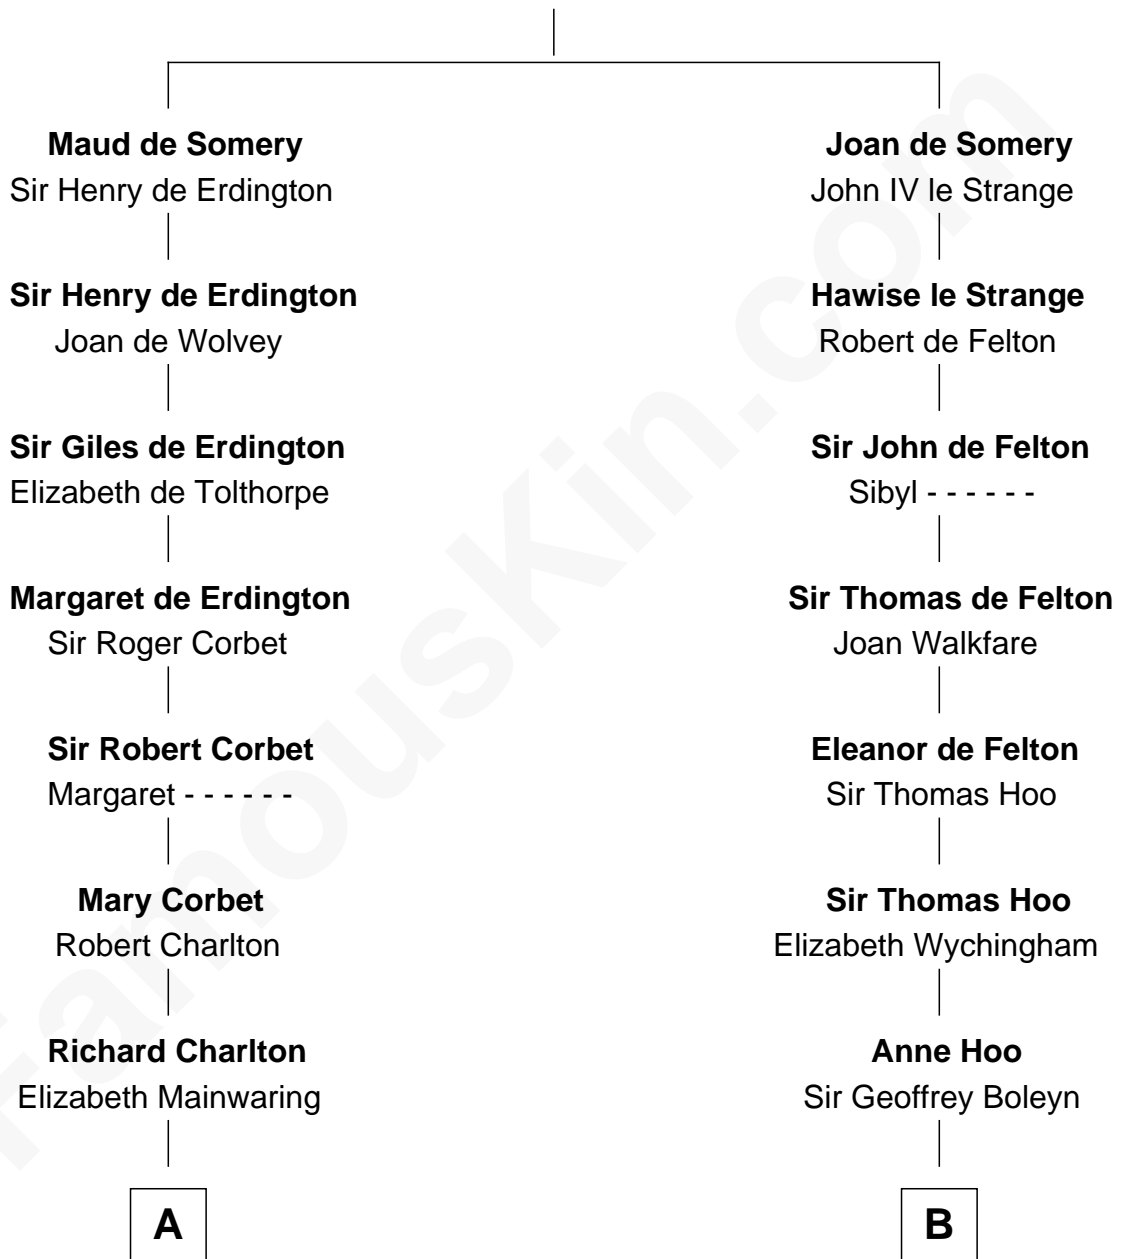

FamousKin.com

Relationship Chart of

Jay Gould

American Railroad "Robber Baron"

17th cousin 2 times removed of

Charles Darwin

Theory of Evolution

Sir Roger de Somery

Nichole d'Aubenev

C

Mary Howard
Erasmus Darwin

Dr. Robert Waring Darwin
Susanna Wedgwood

Charles Darwin
Theory of Evolution

FamousKin.com