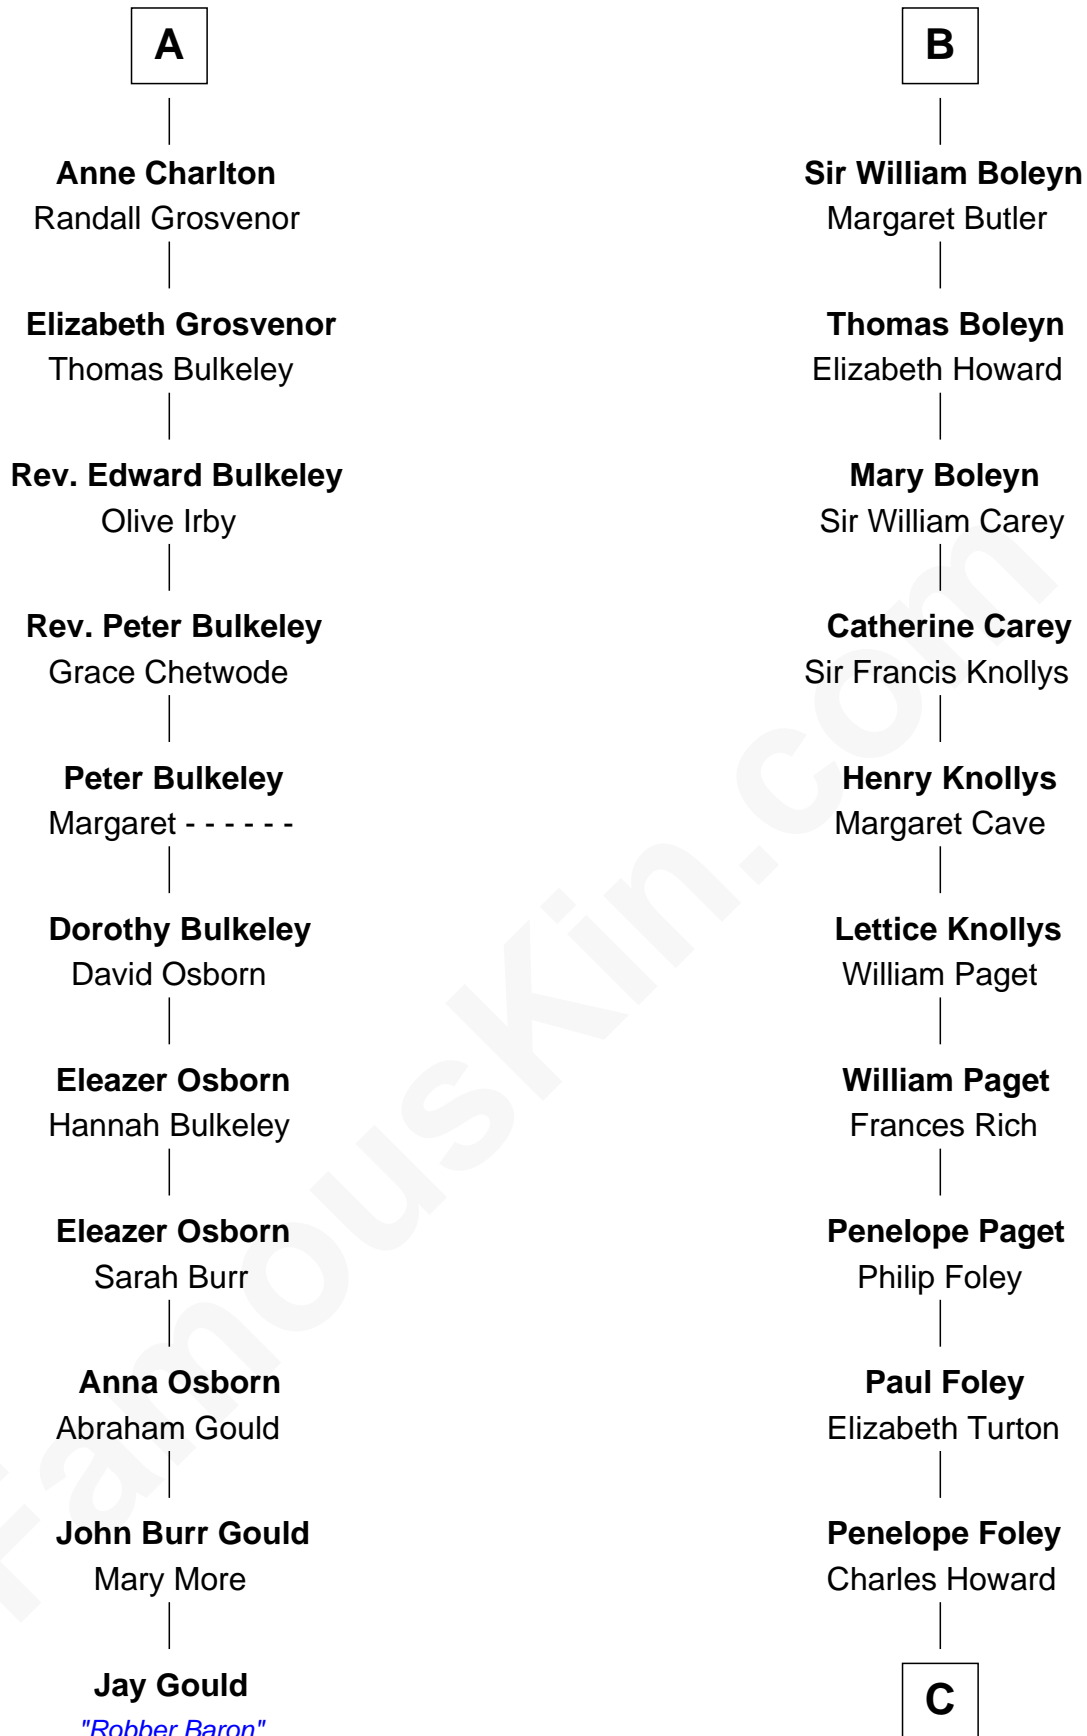

FamousKin.com

Relationship Chart of

Jay Gould

American Railroad "Robber Baron"

17th cousin 2 times removed of

Charles Darwin

Theory of Evolution

Sir Roger de Somery

Nichole d'Aubenev

C

Mary Howard
Erasmus Darwin

Dr. Robert Waring Darwin
Susanna Wedgwood

Charles Darwin
Theory of Evolution

FamousKin.com