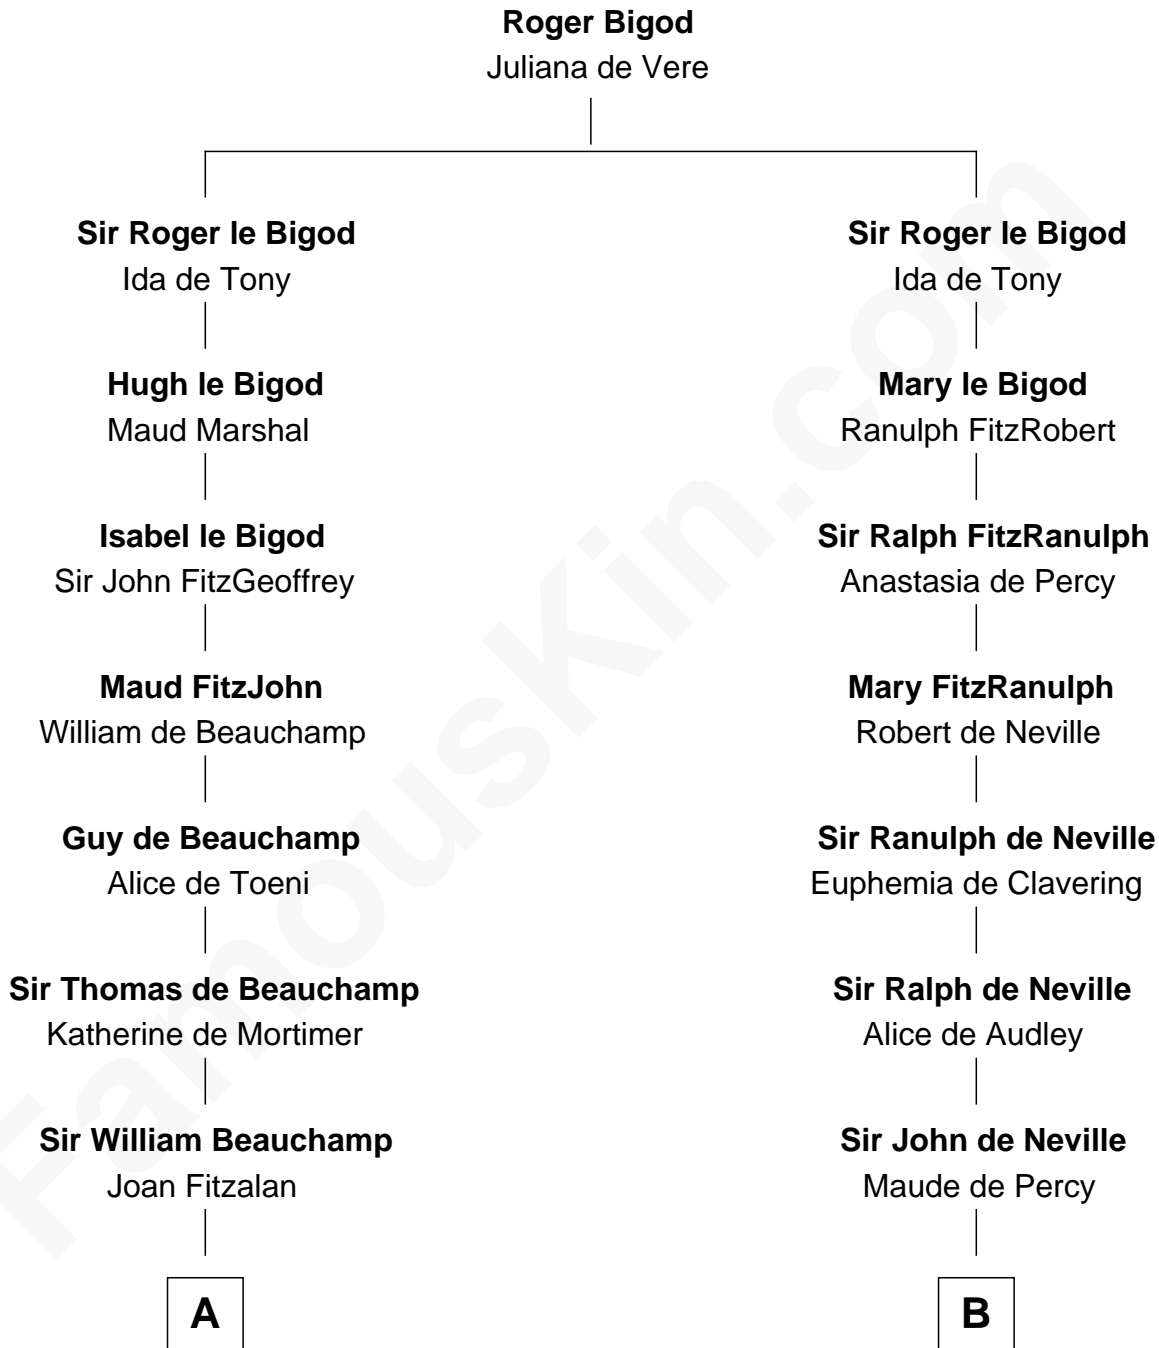

## Relationship Chart of

### Jay Gould

American Railroad "Robber Baron"

12th cousin 9 times removed of

**Catherine Parr**

6th Wife of King Henry VIII

**C**

—  
**Eleazer Osborn**  
Hannah Bulkeley

—  
**Eleazer Osborn**  
Sarah Burr

—  
**Anna Osborn**  
Abraham Gould

—  
**John Burr Gould**  
Mary More

—  
**Jay Gould**  
*"Robber Baron"*

FamousKin.com