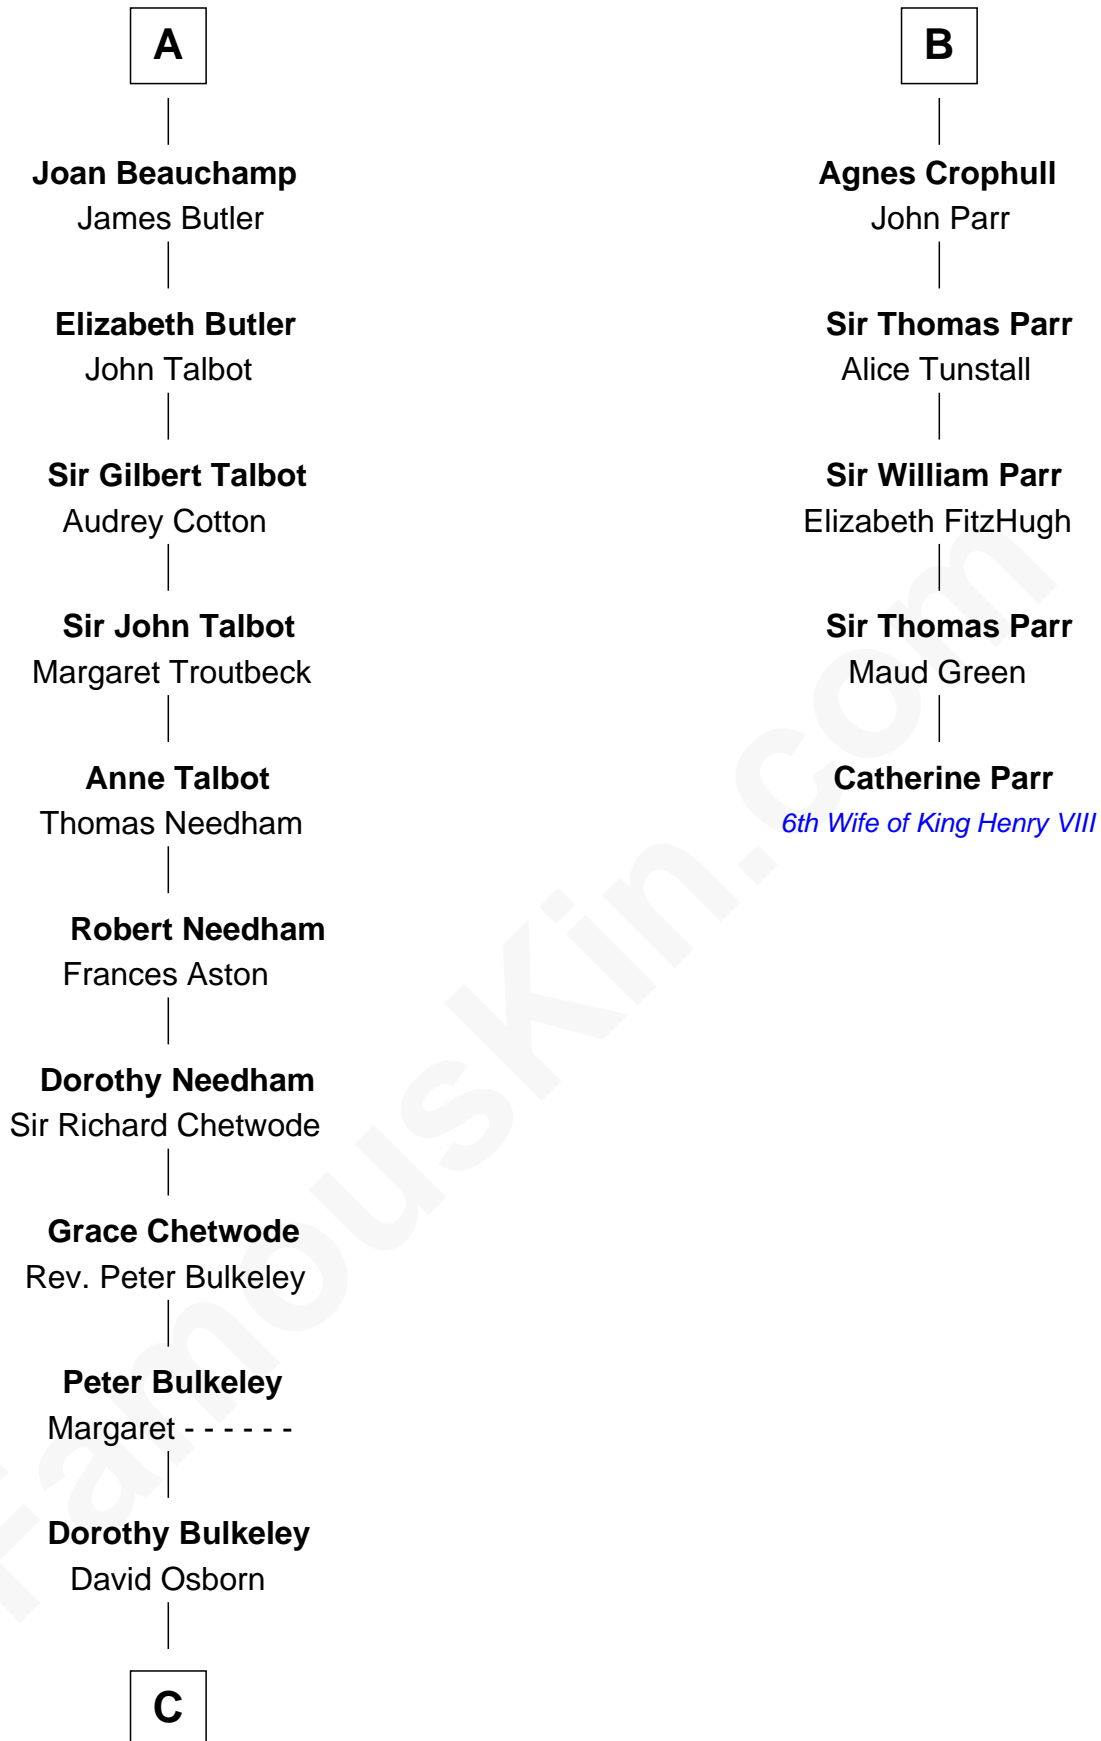

FamousKin.com

Relationship Chart of

Jay Gould

American Railroad "Robber Baron"

11th cousin 10 times removed of

Catherine Parr

6th Wife of King Henry VIII

Humphrey IV de Bohun

Margaret of Scotland

C

—
Eleazer Osborn
Hannah Bulkeley

—
Eleazer Osborn
Sarah Burr

—
Anna Osborn
Abraham Gould

—
John Burr Gould
Mary More

—
Jay Gould
"Robber Baron"

FamousKin.com