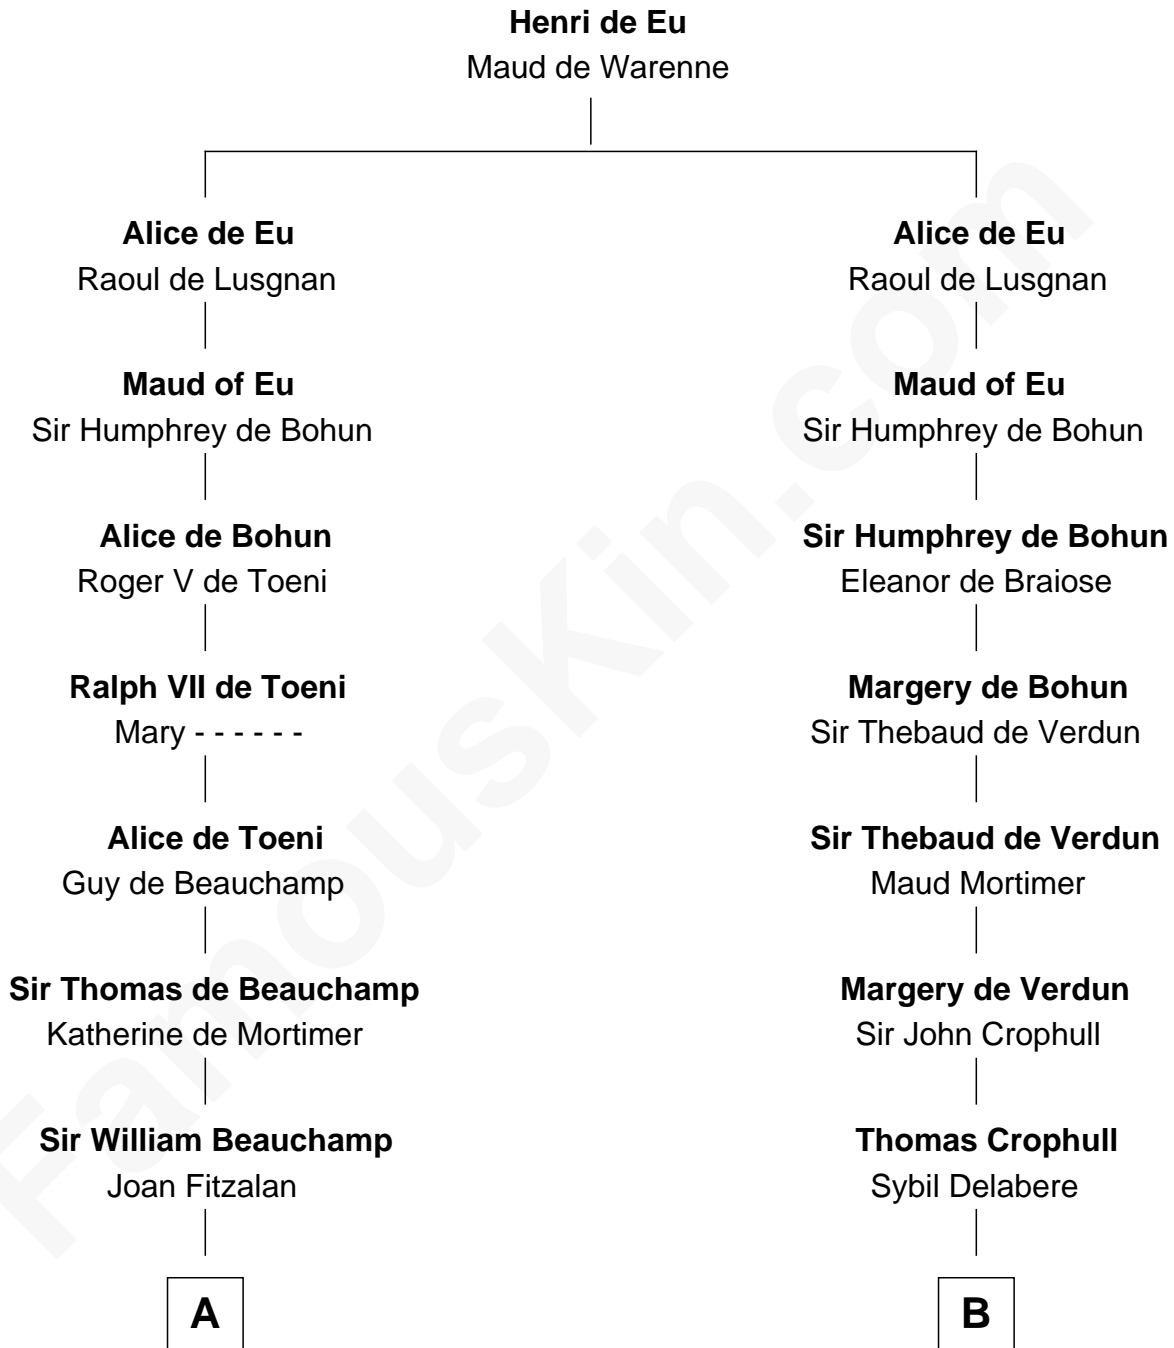

## Relationship Chart of

### Jay Gould

American Railroad "Robber Baron"

11th cousin 10 times removed of

**Catherine Parr**

6th Wife of King Henry VIII

**C**

—  
**Eleazer Osborn**  
Hannah Bulkeley

—  
**Eleazer Osborn**  
Sarah Burr

—  
**Anna Osborn**  
Abraham Gould

—  
**John Burr Gould**  
Mary More

—  
**Jay Gould**  
*"Robber Baron"*

FamousKin.com