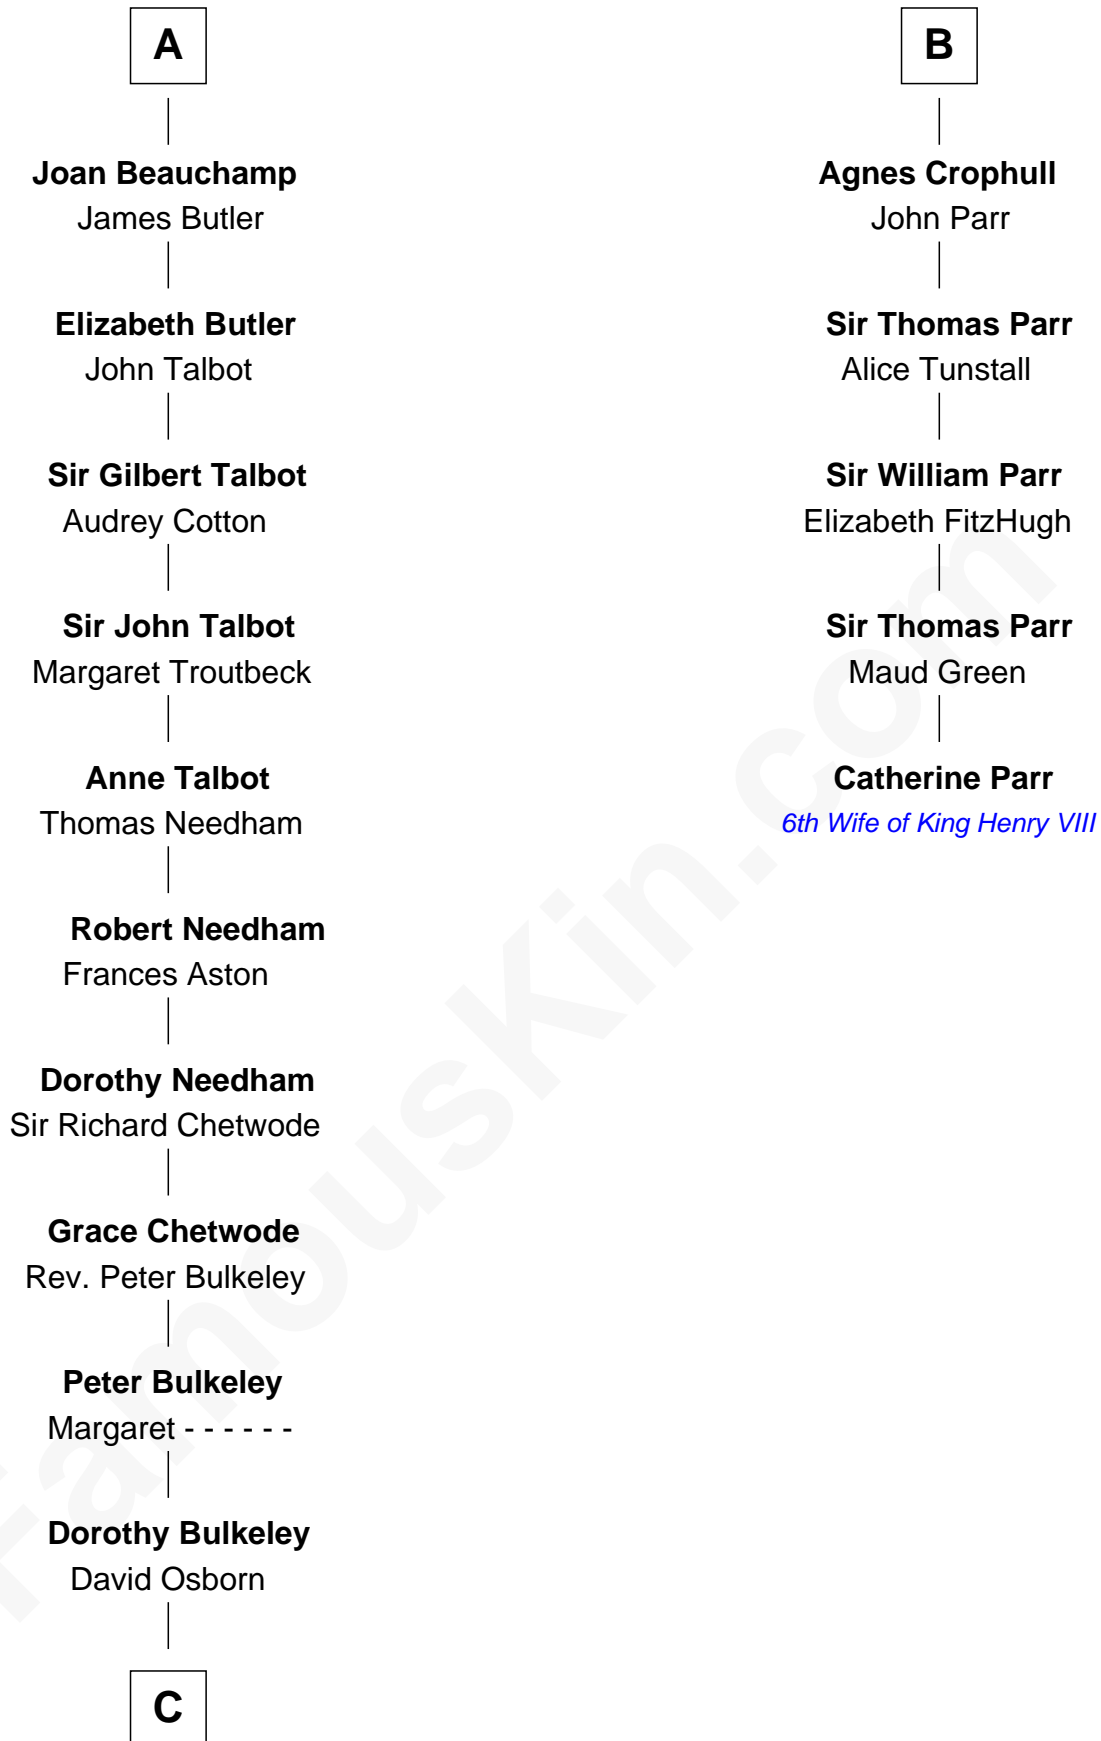

## Relationship Chart of

### Jay Gould

American Railroad "Robber Baron"

11th cousin 10 times removed of

**Catherine Parr**

6th Wife of King Henry VIII

**C**

—  
**Eleazer Osborn**  
Hannah Bulkeley

—  
**Eleazer Osborn**  
Sarah Burr

—  
**Anna Osborn**  
Abraham Gould

—  
**John Burr Gould**  
Mary More

—  
**Jay Gould**  
*"Robber Baron"*

FamousKin.com