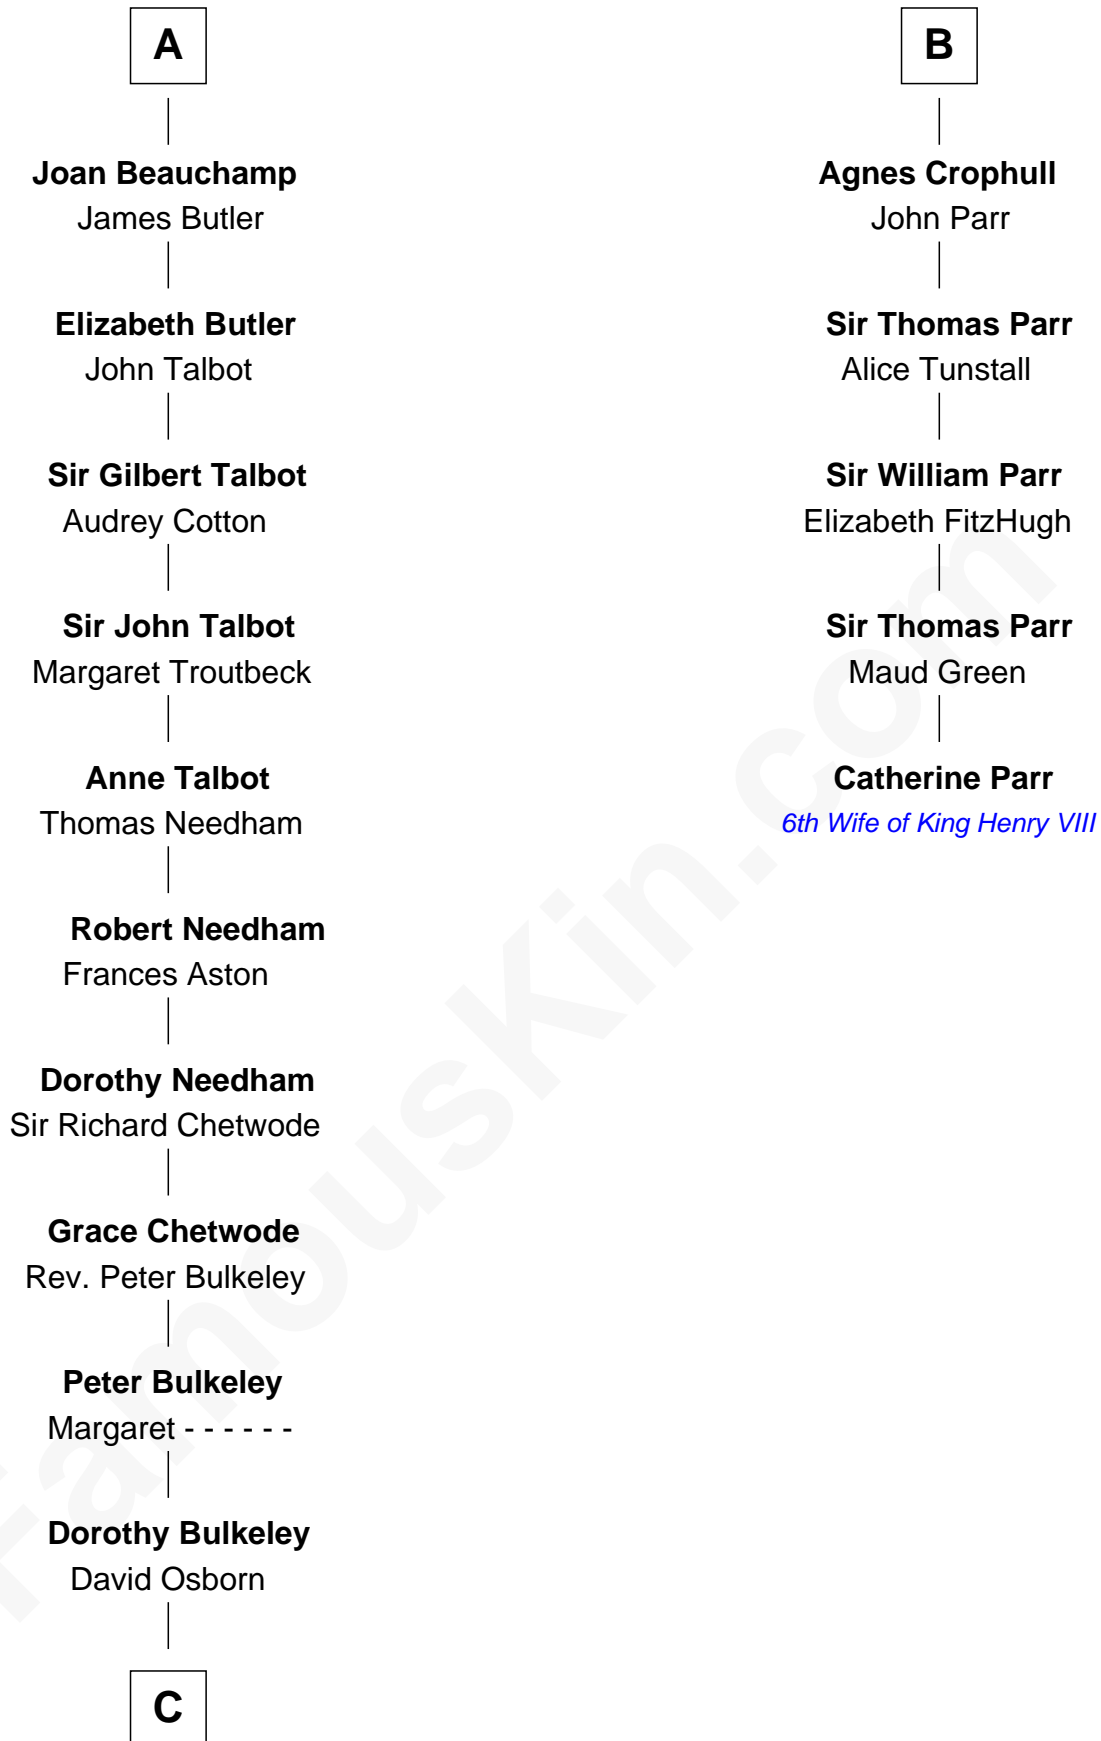

FamousKin.com

Relationship Chart of

Jay Gould

American Railroad "Robber Baron"

11th cousin 10 times removed of

Catherine Parr

6th Wife of King Henry VIII

C

—
Eleazer Osborn
Hannah Bulkeley

—
Eleazer Osborn
Sarah Burr

—
Anna Osborn
Abraham Gould

—
John Burr Gould
Mary More

—
Jay Gould
"Robber Baron"

FamousKin.com