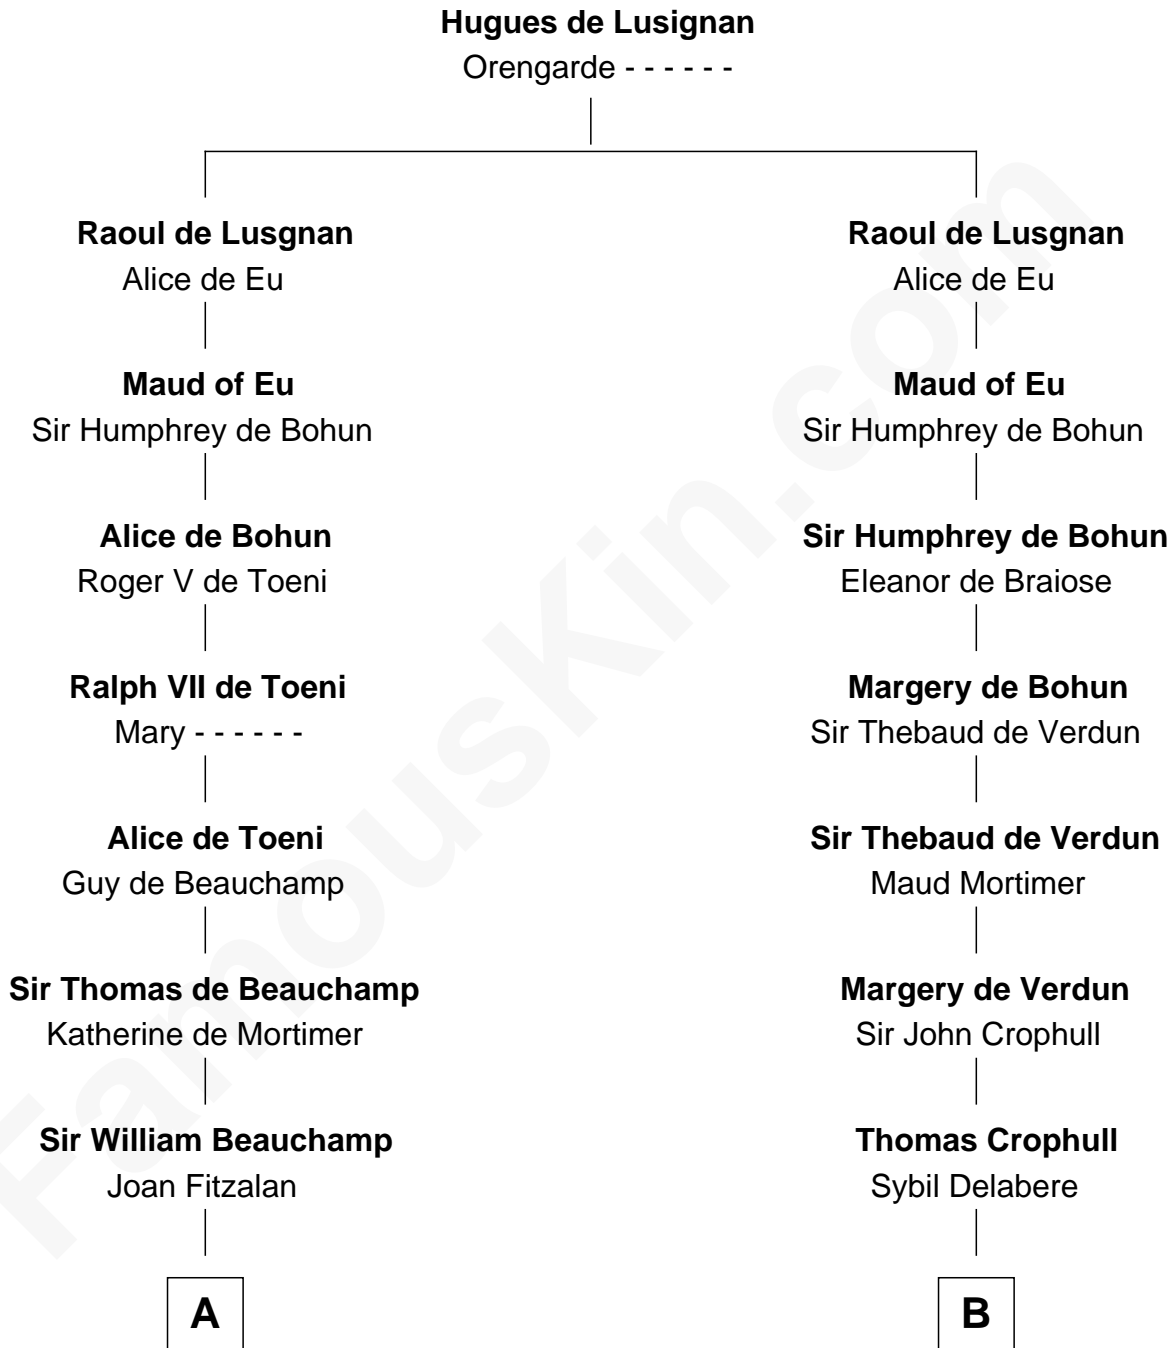

FamousKin.com

Relationship Chart of

Jay Gould

American Railroad "Robber Baron"

11th cousin 10 times removed of

Catherine Parr

6th Wife of King Henry VIII

C

—
Eleazer Osborn
Hannah Bulkeley

—
Eleazer Osborn
Sarah Burr

—
Anna Osborn
Abraham Gould

—
John Burr Gould
Mary More

—
Jay Gould
"Robber Baron"

FamousKin.com