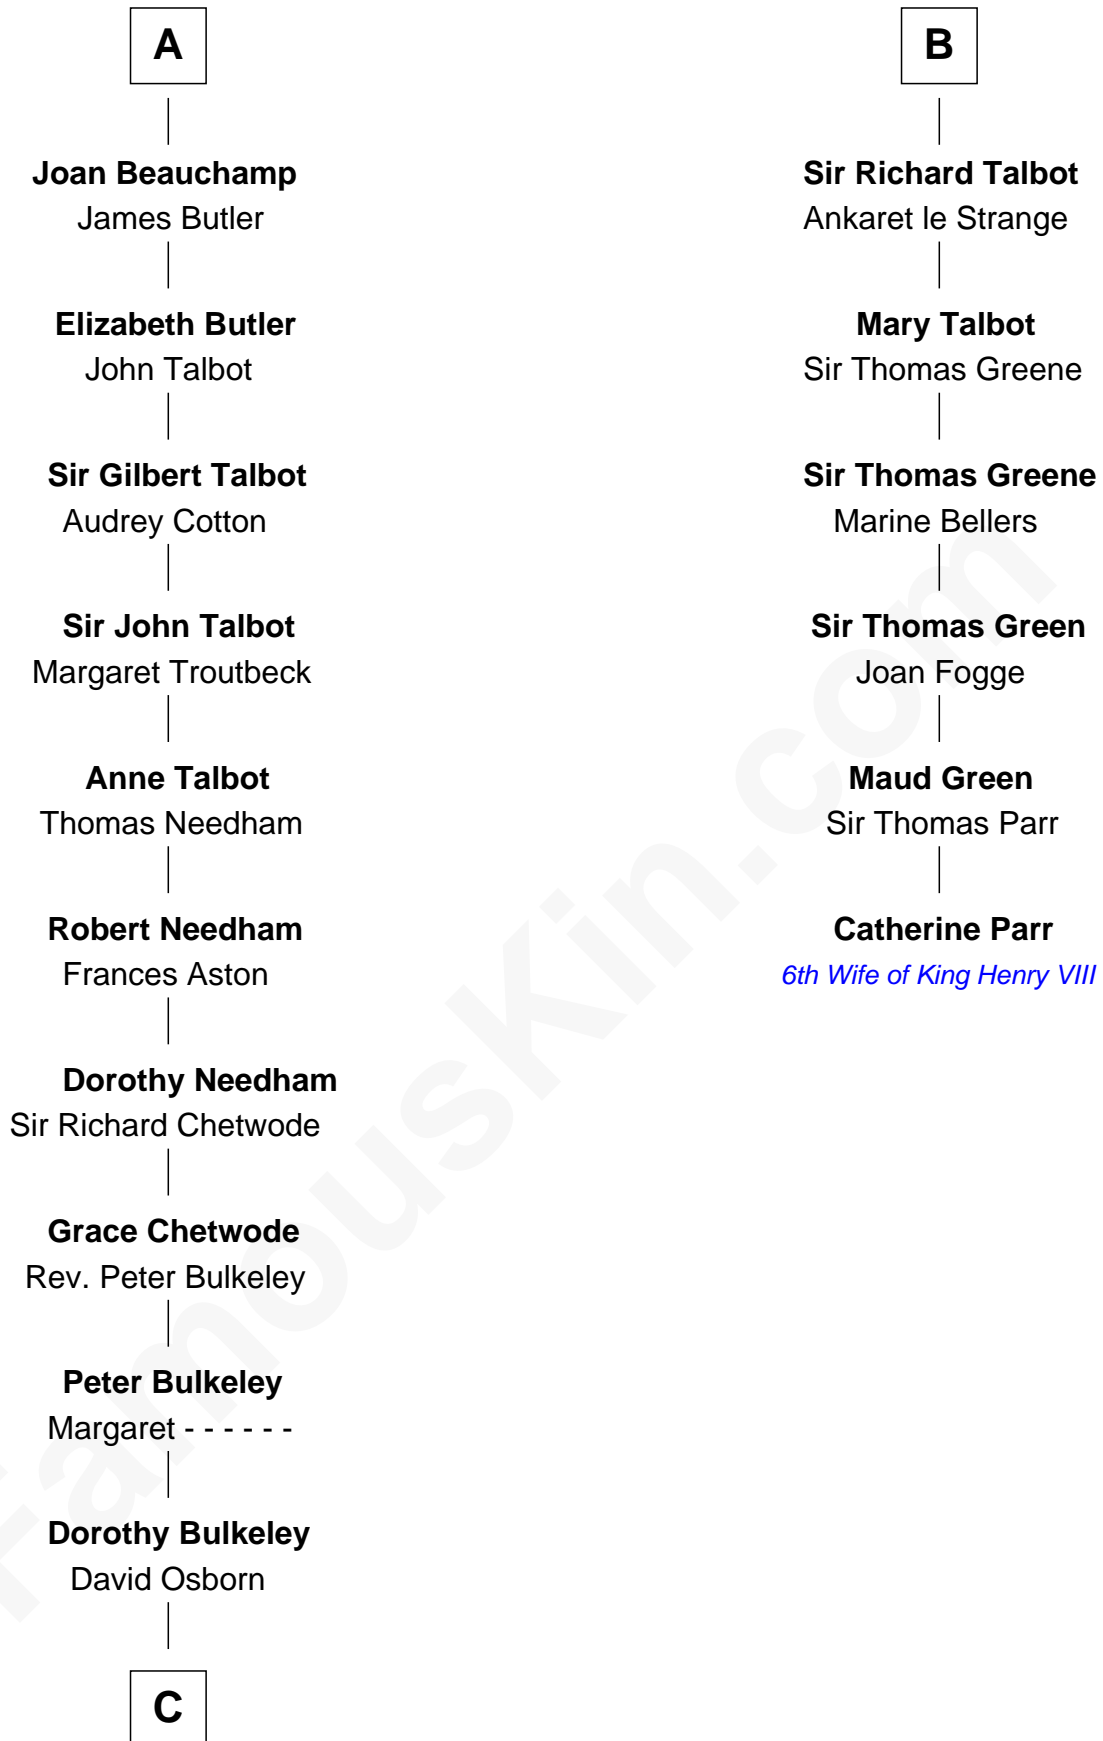

FamousKin.com

Relationship Chart of

Jay Gould

American Railroad "Robber Baron"

12th cousin 9 times removed of

Catherine Parr

6th Wife of King Henry VIII

Richard Fitzgilbert de Clare
Adeliza de Meschines

C

—
Eleazer Osborn
Hannah Bulkeley

—
Eleazer Osborn
Sarah Burr

—
Anna Osborn
Abraham Gould

—
John Burr Gould
Mary More

—
Jay Gould
"Robber Baron"

FamousKin.com