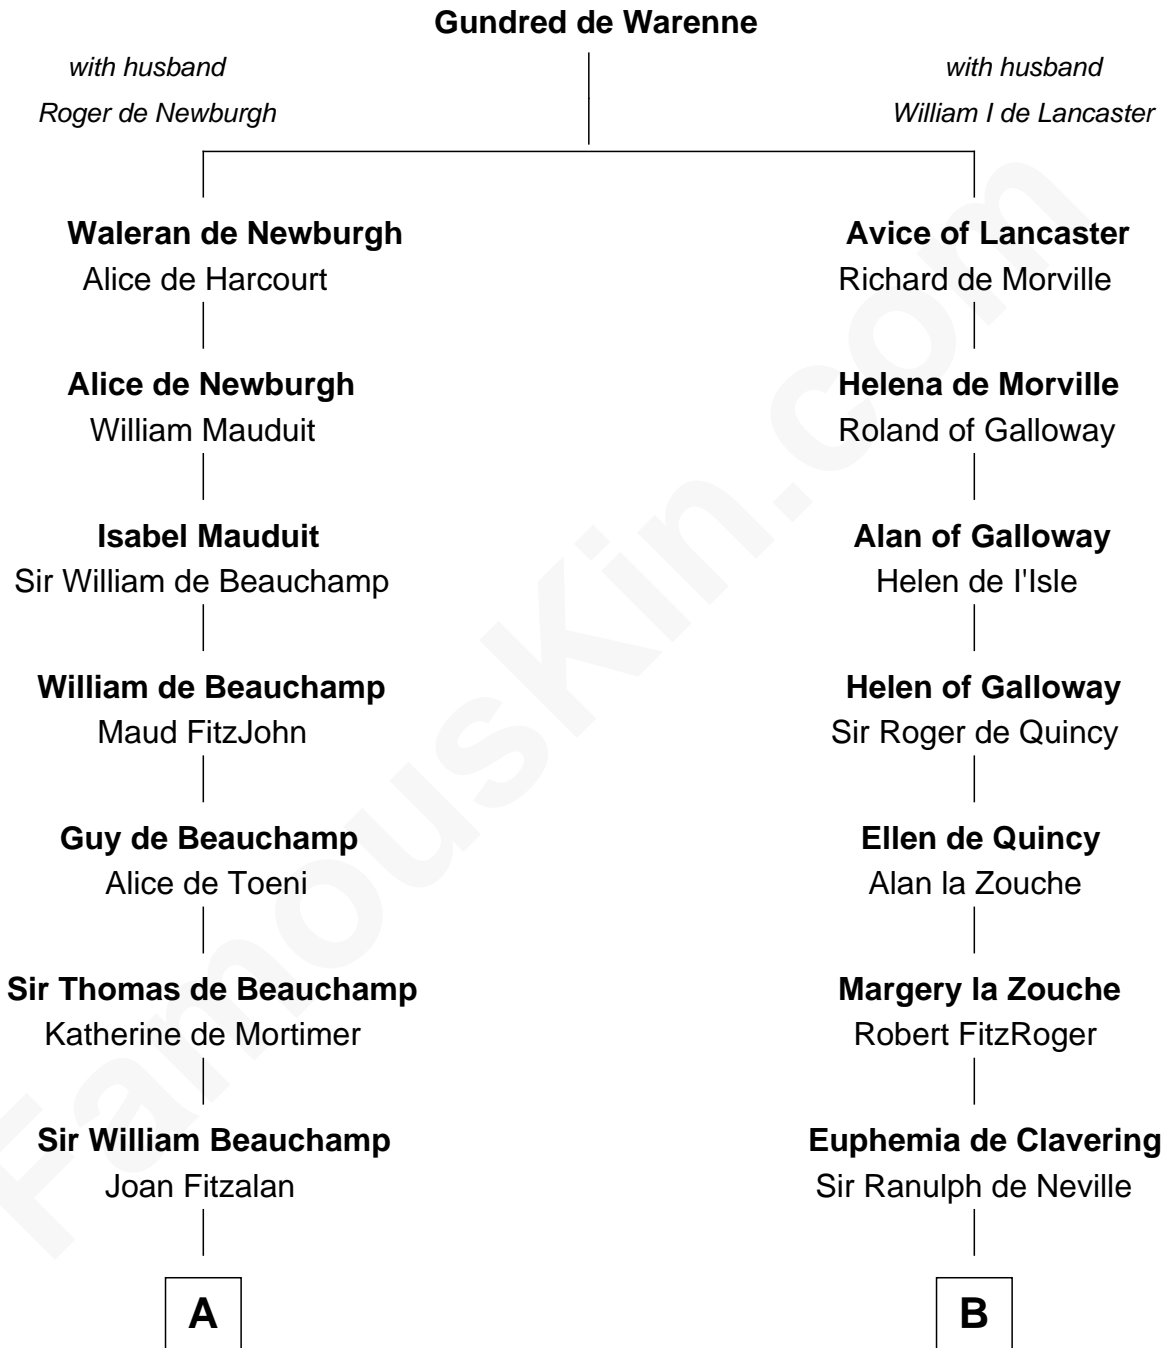

FamousKin.com

Relationship Chart of

Jay Gould

American Railroad "Robber Baron"

14th cousin 7 times removed of

Catherine Parr

6th Wife of King Henry VIII

C

—
Eleazer Osborn
Hannah Bulkeley

—
Eleazer Osborn
Sarah Burr

—
Anna Osborn
Abraham Gould

—
John Burr Gould
Mary More

—
Jay Gould
"Robber Baron"

FamousKin.com