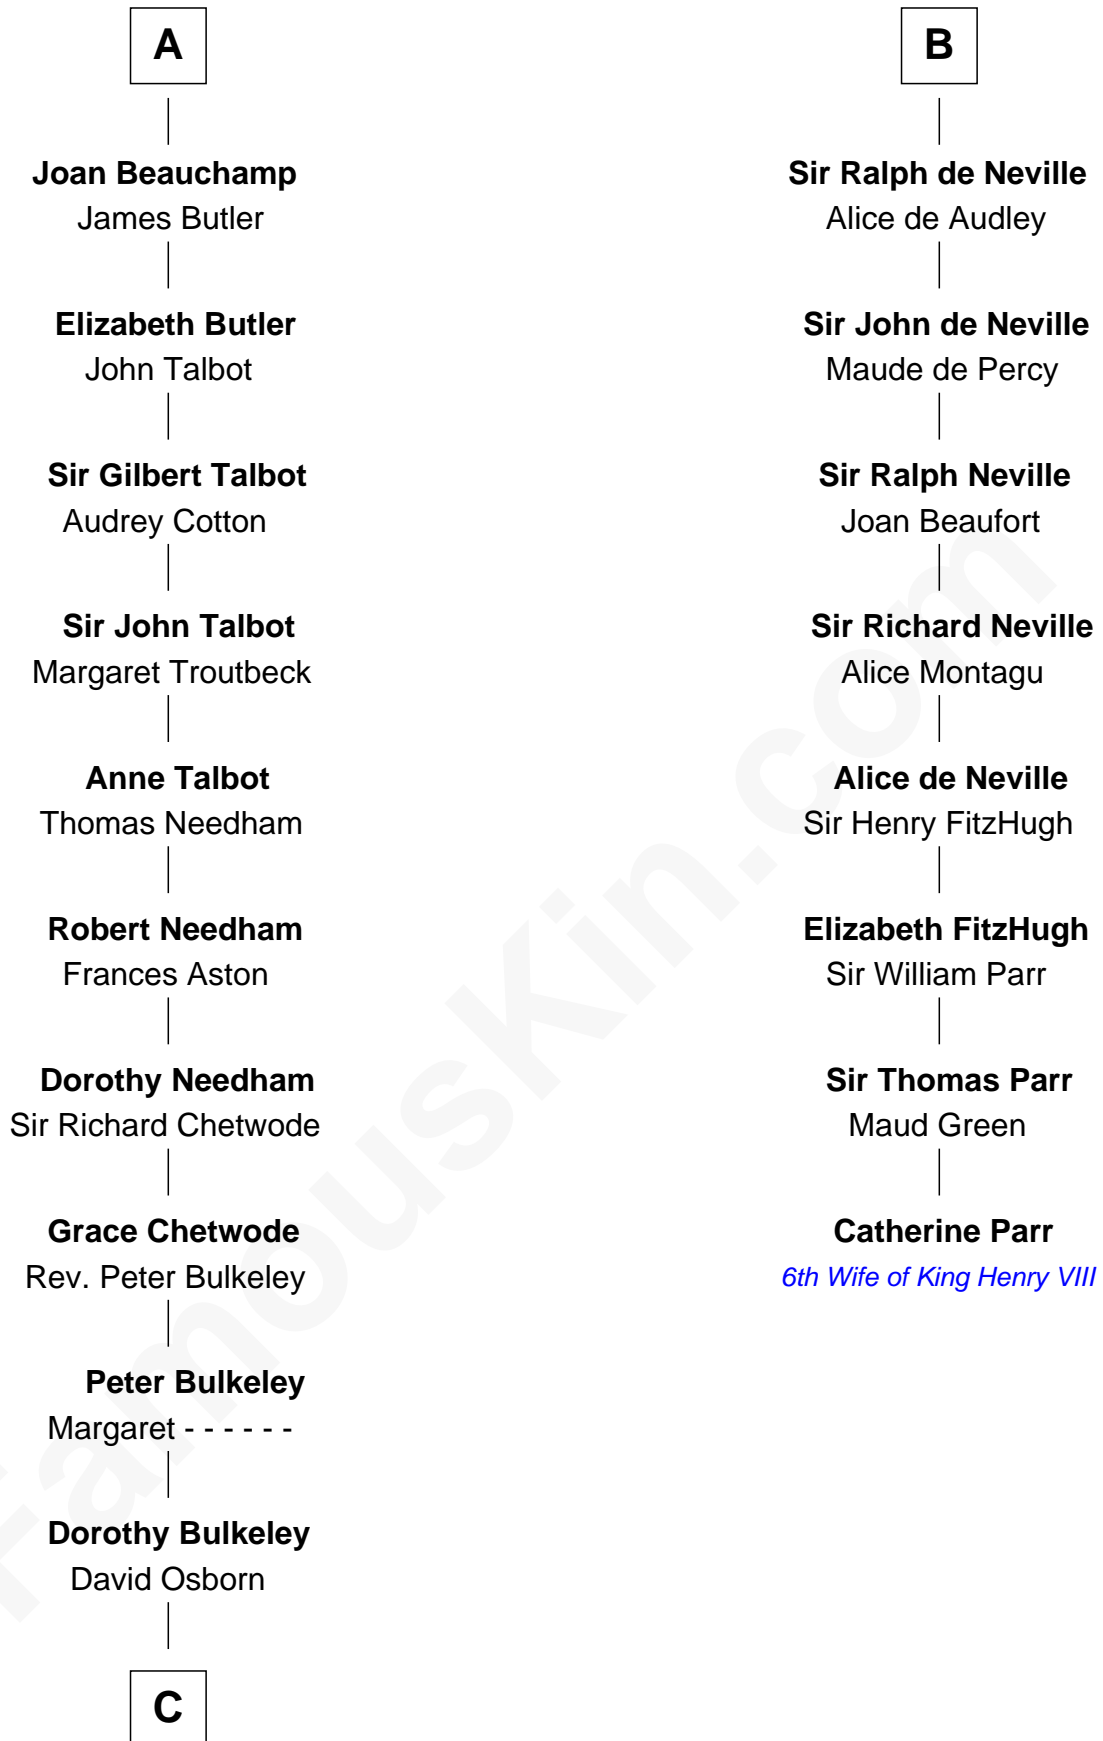

FamousKin.com

Relationship Chart of

Jay Gould

American Railroad "Robber Baron"

14th cousin 7 times removed of

Catherine Parr

6th Wife of King Henry VIII

C

—
Eleazer Osborn
Hannah Bulkeley

—
Eleazer Osborn
Sarah Burr

—
Anna Osborn
Abraham Gould

—
John Burr Gould
Mary More

—
Jay Gould
"Robber Baron"

FamousKin.com