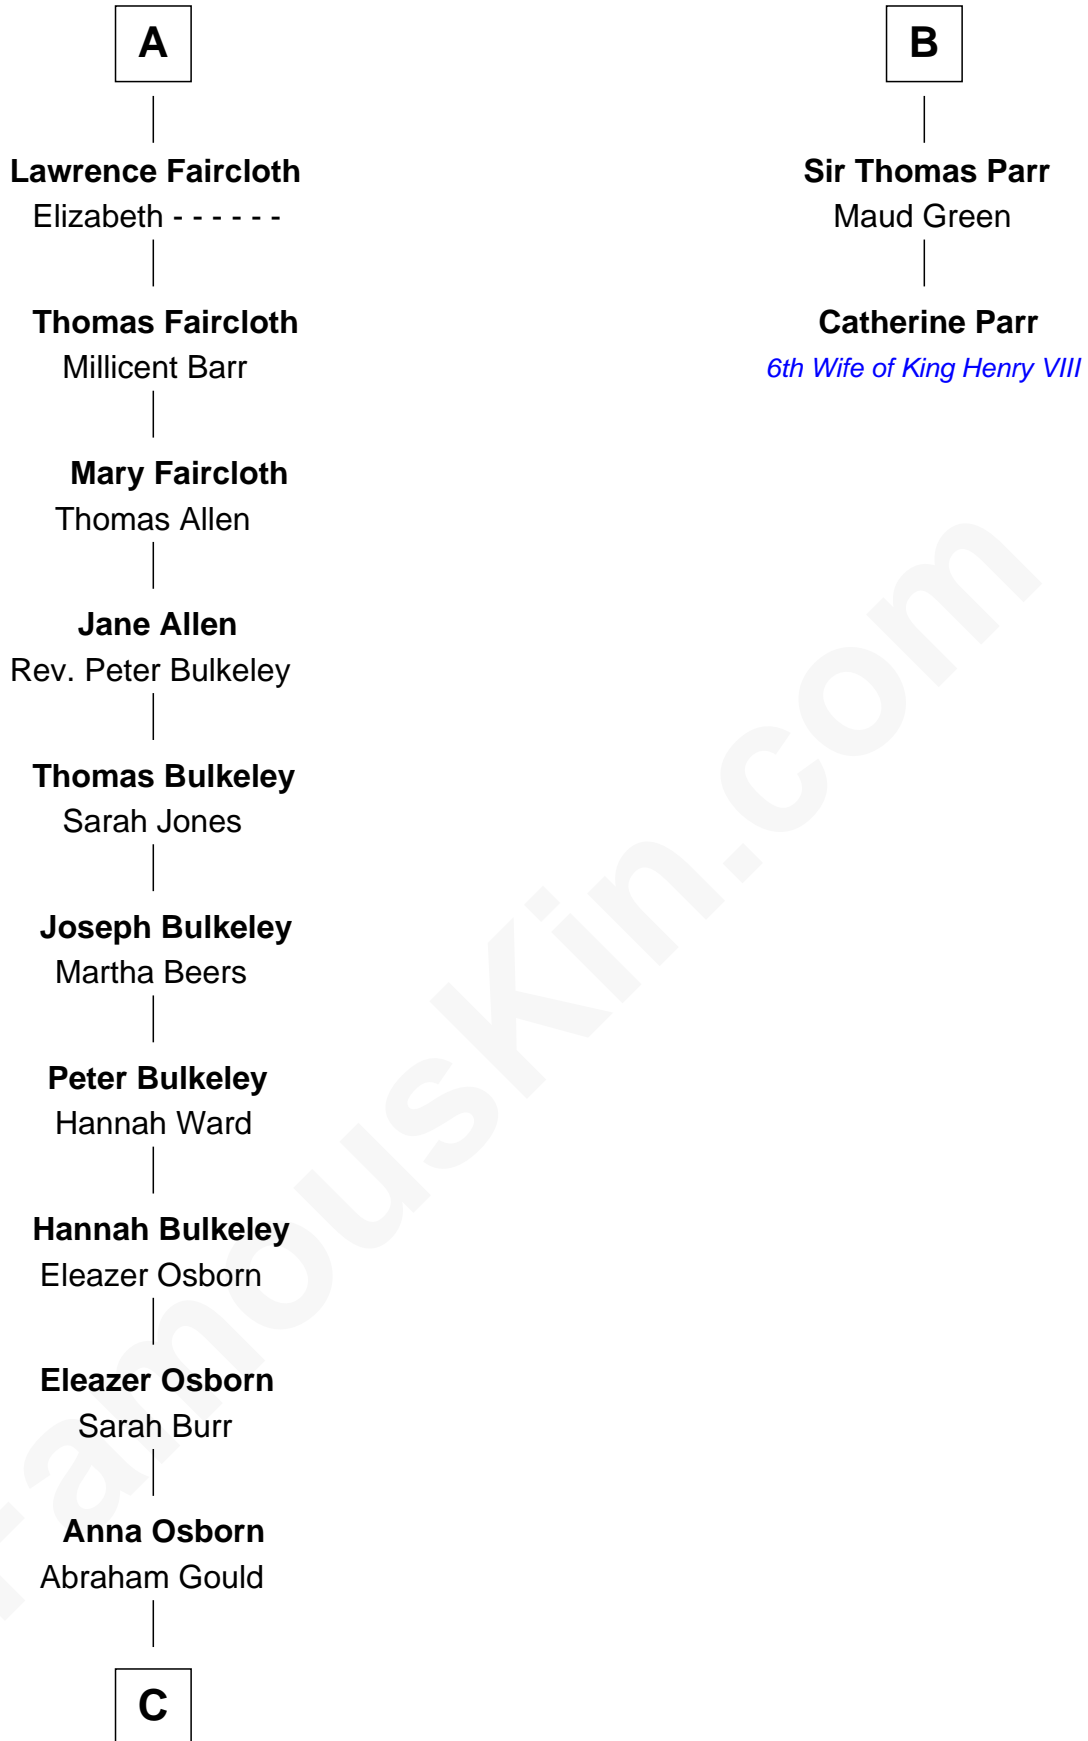

FamousKin.com

Relationship Chart of

Jay Gould

American Railroad "Robber Baron"

8th cousin 10 times removed of

Catherine Parr

6th Wife of King Henry VIII

C

|
John Burr Gould

Mary More

|
Jay Gould

"Robber Baron"

FamousKin.com