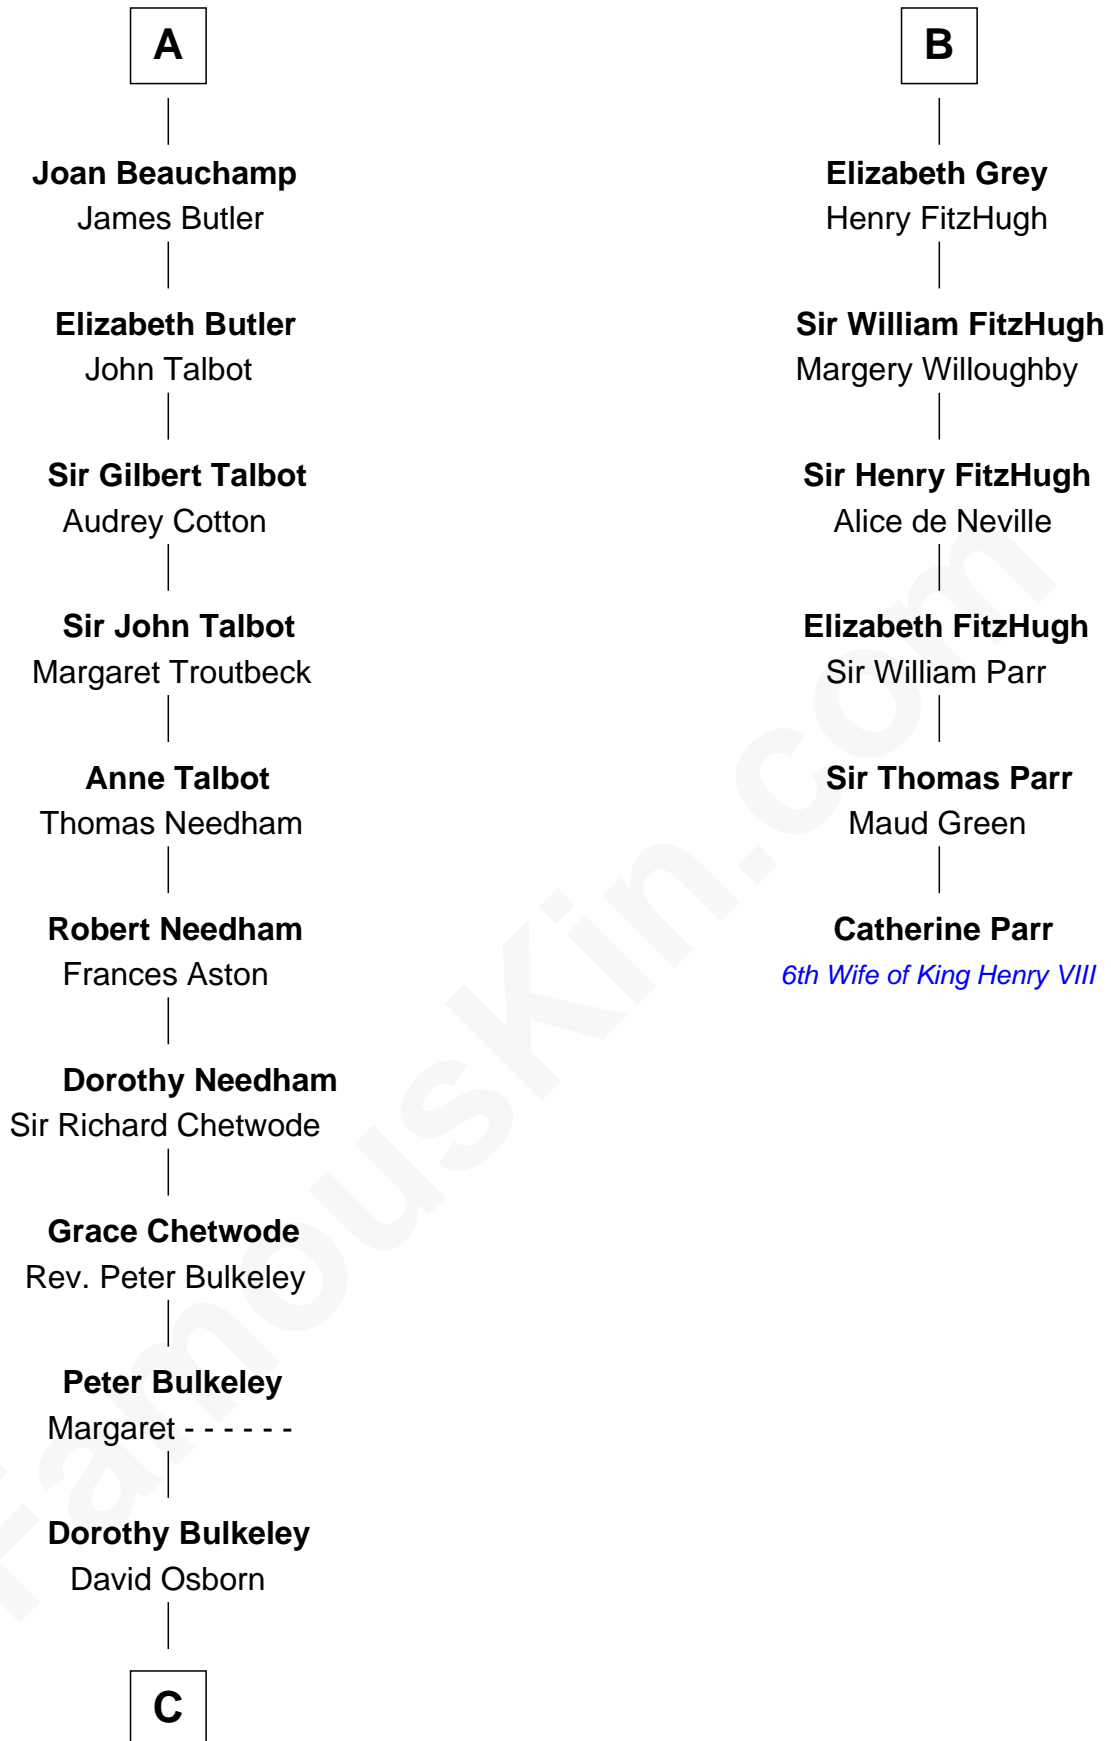

FamousKin.com

Relationship Chart of

Jay Gould

American Railroad "Robber Baron"

12th cousin 9 times removed of

Catherine Parr

6th Wife of King Henry VIII

Sir Ralph de Tony
Margaret Beaumont

C

—
Eleazer Osborn
Hannah Bulkeley

—
Eleazer Osborn
Sarah Burr

—
Anna Osborn
Abraham Gould

—
John Burr Gould
Mary More

—
Jay Gould
"Robber Baron"

FamousKin.com