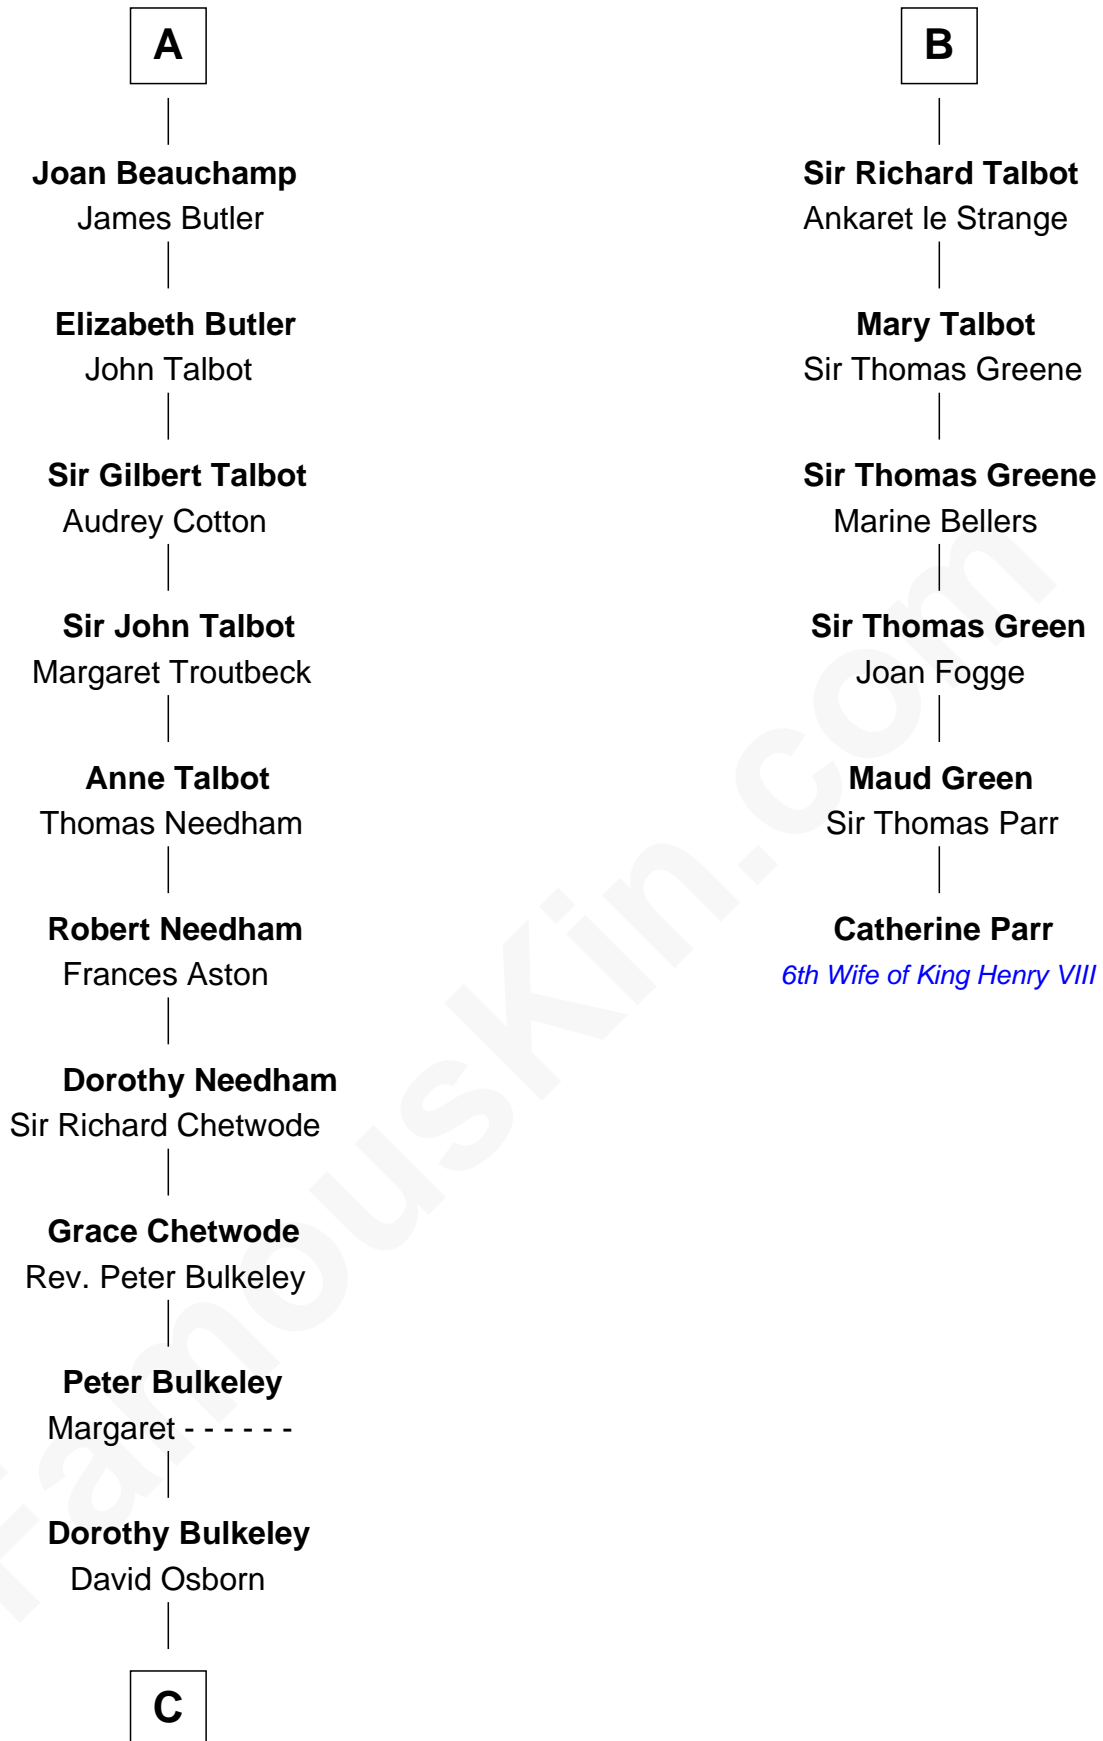

FamousKin.com

Relationship Chart of

Jay Gould

American Railroad "Robber Baron"

12th cousin 9 times removed of

Catherine Parr

6th Wife of King Henry VIII

Geoffrey de Mandeville

Rohese de Vere

C

—
Eleazer Osborn
Hannah Bulkeley

—
Eleazer Osborn
Sarah Burr

—
Anna Osborn
Abraham Gould

—
John Burr Gould
Mary More

—
Jay Gould
"Robber Baron"

FamousKin.com