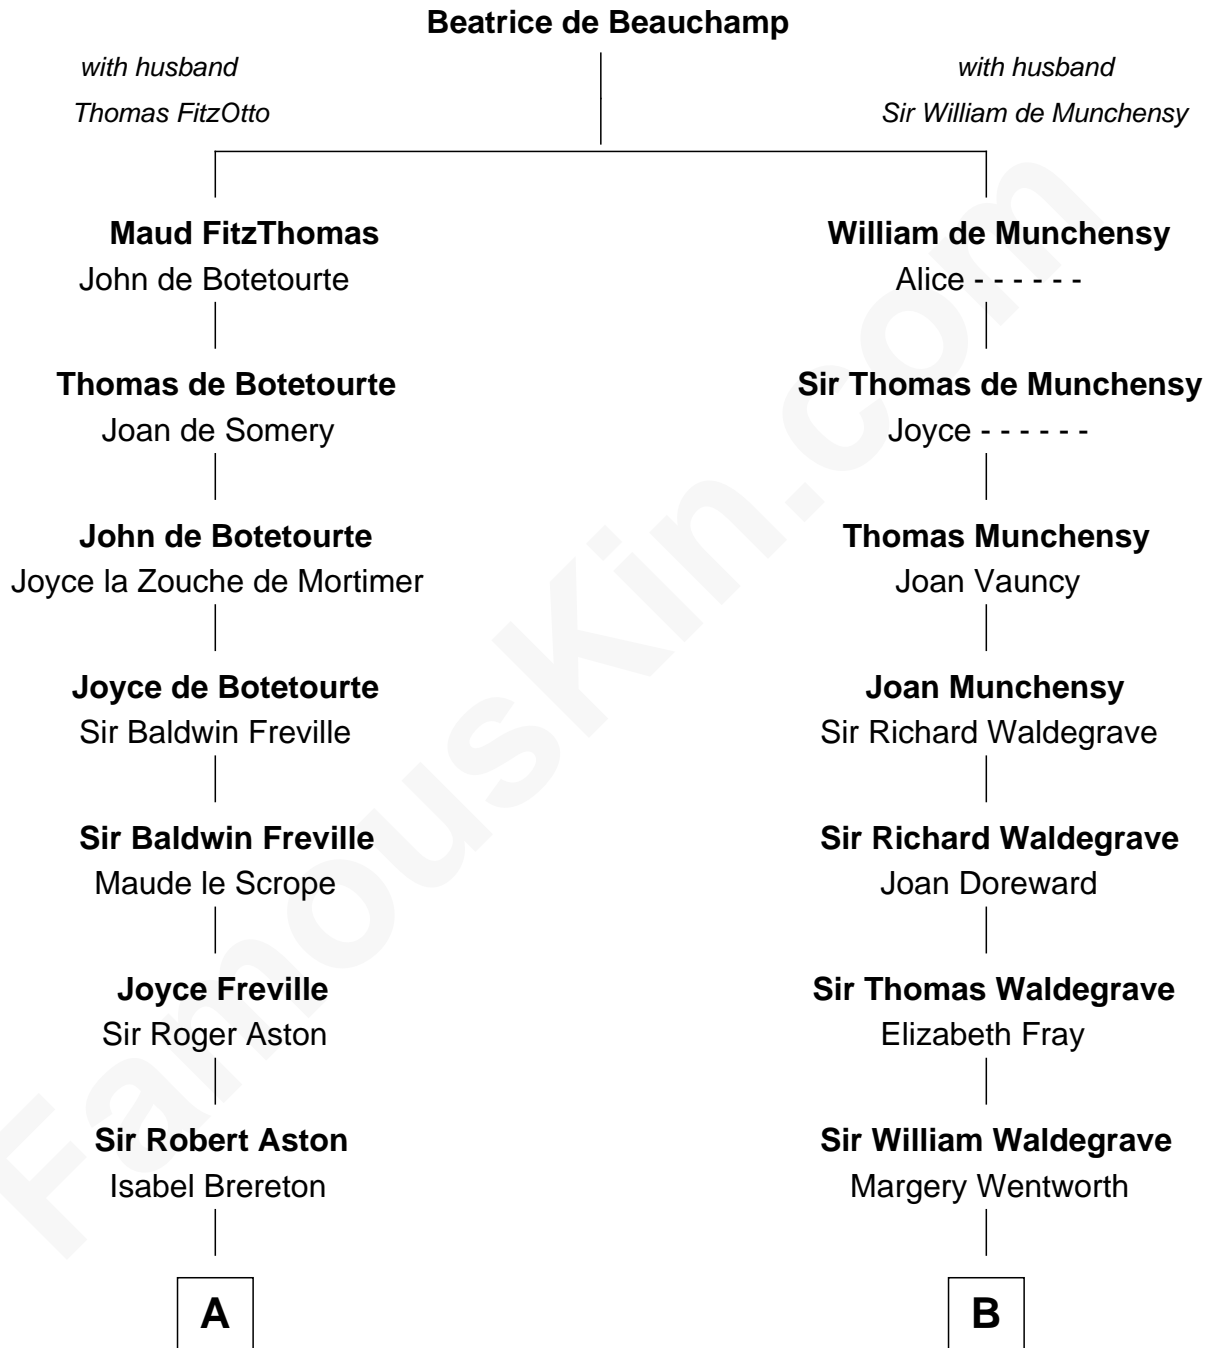

FamousKin.com

Relationship Chart of

Jay Gould

American Railroad "Robber Baron"

19th cousin 2 times removed of

Maggie Gyllenhaal
Movie Actress

C

Anna Osborn
Abraham Gould

John Burr Gould
Mary More

Jay Gould
"Robber Baron"

D

Anders Leonard Gyllenhaal
Selma Amanda Nelson

Leonard Ephraim Gyllenhaal
Philo Pendleton

Hugh Anders Gyllenhaal
Virginia Lowrie Childs

Stephen Roark Gyllenhaal
Naomi Achs