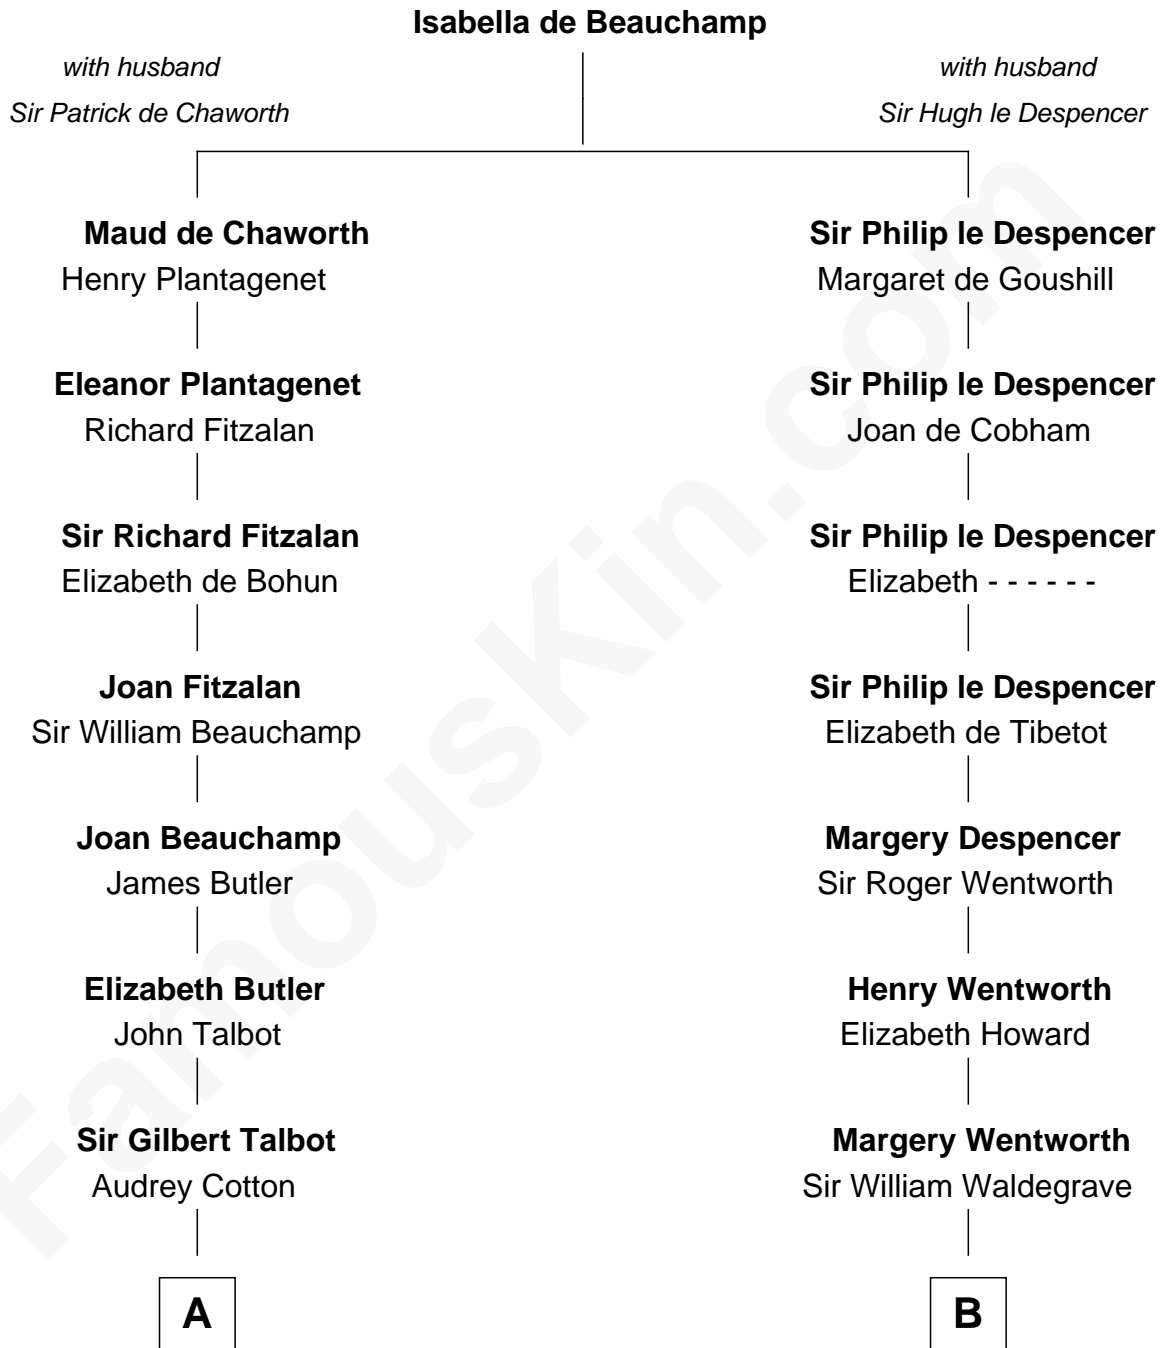

FamousKin.com

Relationship Chart of

Jay Gould

American Railroad "Robber Baron"

18th cousin 3 times removed of

Maggie Gyllenhaal
Movie Actress

C

John Burr Gould

Mary More

Jay Gould

"Robber Baron"

D

Anders Leonard Gyllenhaal

Selma Amanda Nelson

Leonard Ephraim Gyllenhaal

Philo Pendleton