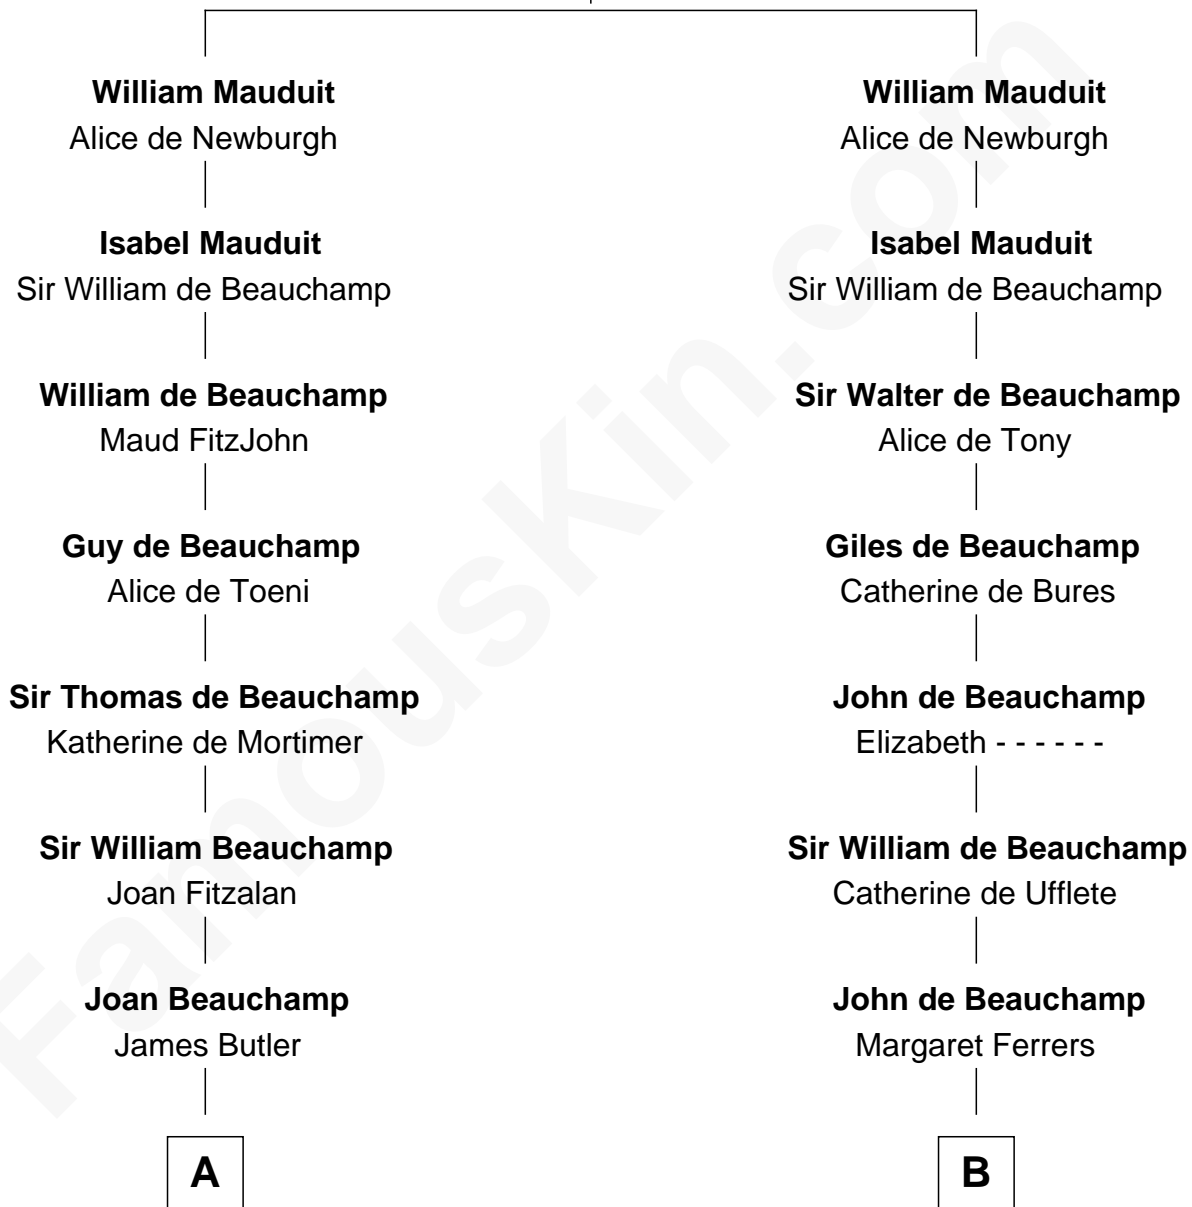

FamousKin.com

Relationship Chart of

Jay Gould

American Railroad "Robber Baron"

20th cousin 1 time removed of

Jack London

Author of "The Call of the Wild"

Robert Mauduit

Isabel Basset

C

Eleazer Osborn

Sarah Burr

Anna Osborn

Abraham Gould

John Burr Gould

Mary More

Jay Gould

"Robber Baron"

D

Adam Wellman

Esther Mann

Joel Wellman

Betsey Baker

Marshall Daniel Wellman