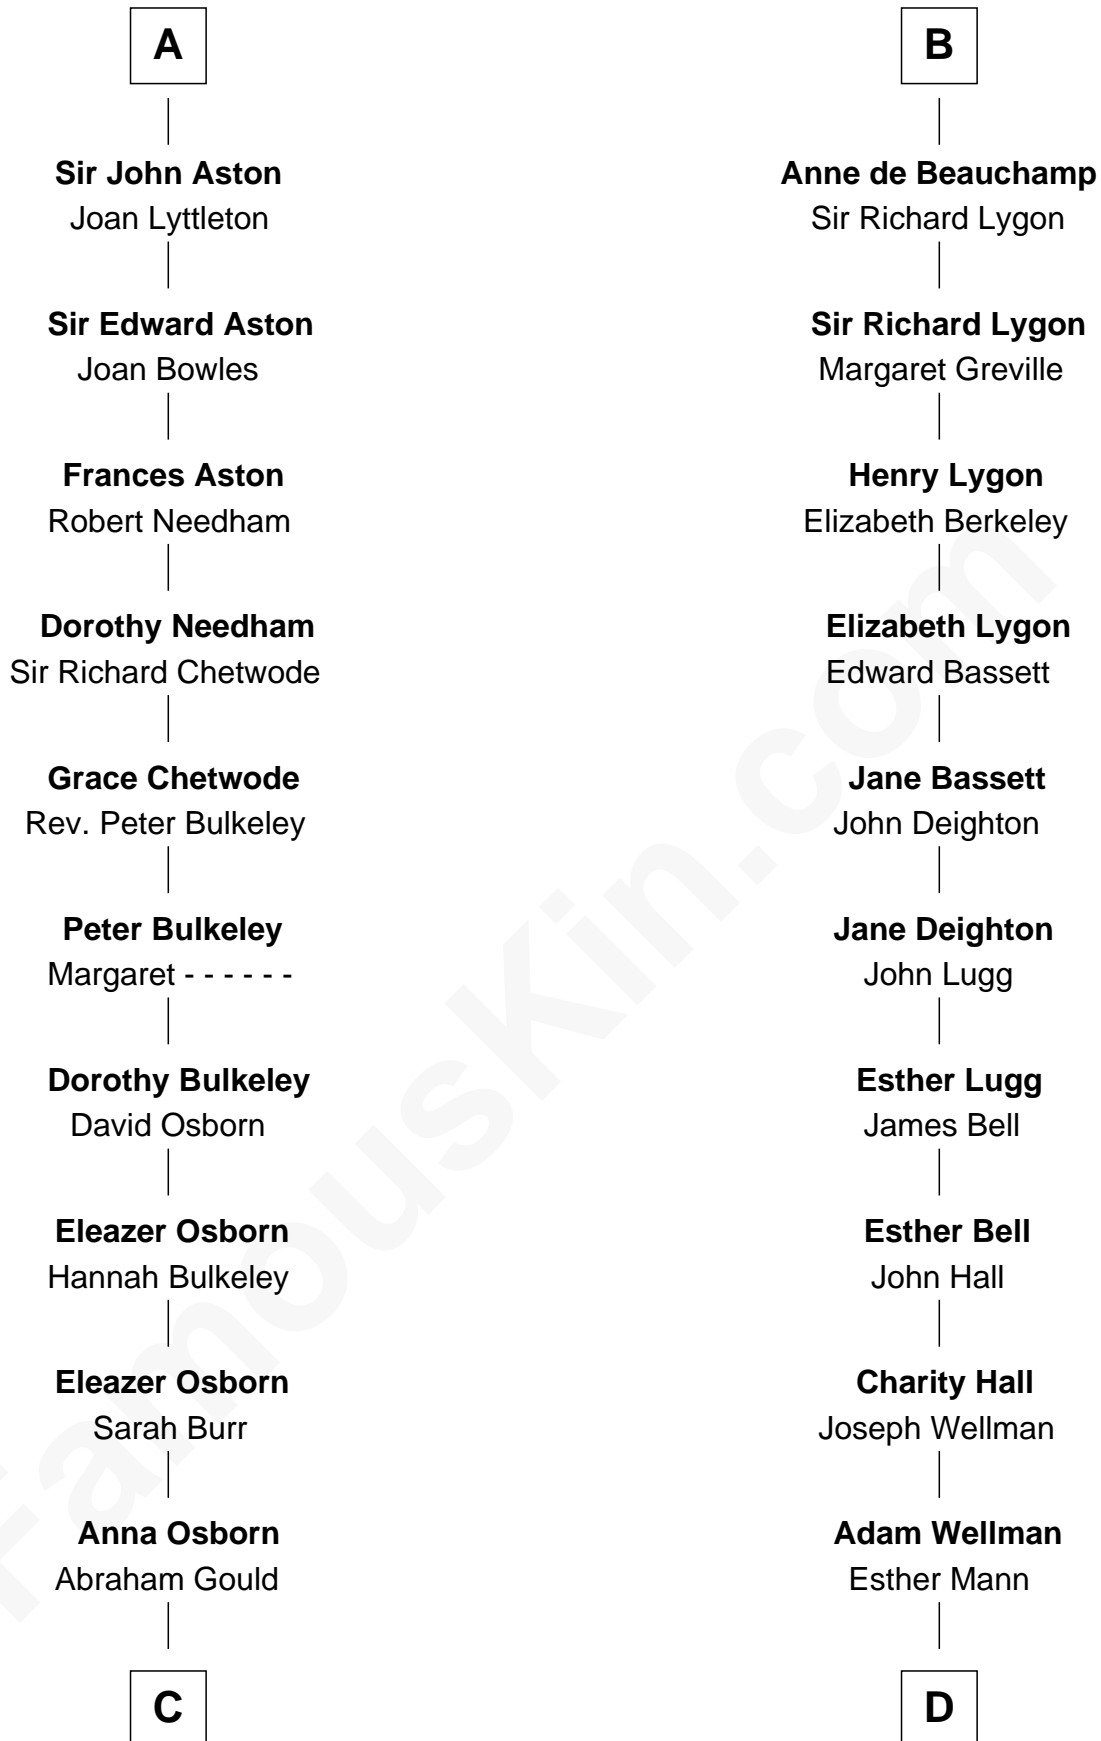

## Relationship Chart of

### Jay Gould

American Railroad "Robber Baron"

18th cousin 2 times removed of

### Jack London

Author of "The Call of the Wild"

**C**

**John Burr Gould**

Mary More

**Jay Gould**

*"Robber Baron"*

**D**