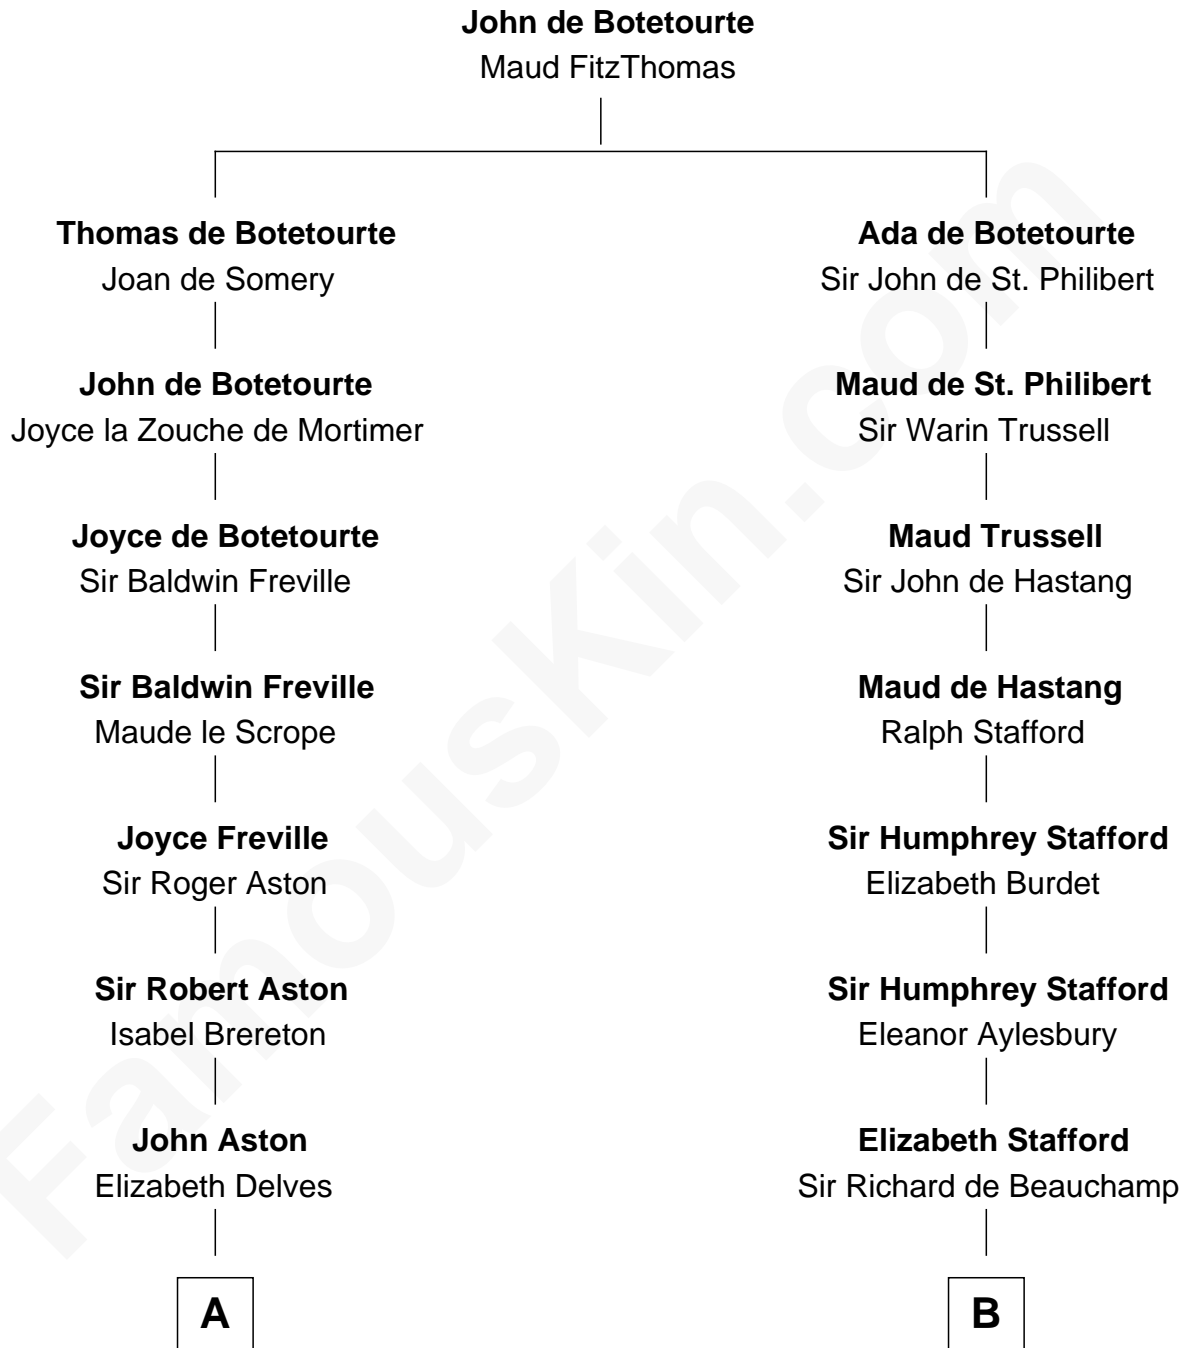

## Relationship Chart of

### Jay Gould

American Railroad "Robber Baron"

18th cousin 2 times removed of

### Jack London

Author of "The Call of the Wild"

**C**

**John Burr Gould**

Mary More

**Jay Gould**

*"Robber Baron"*

**D**