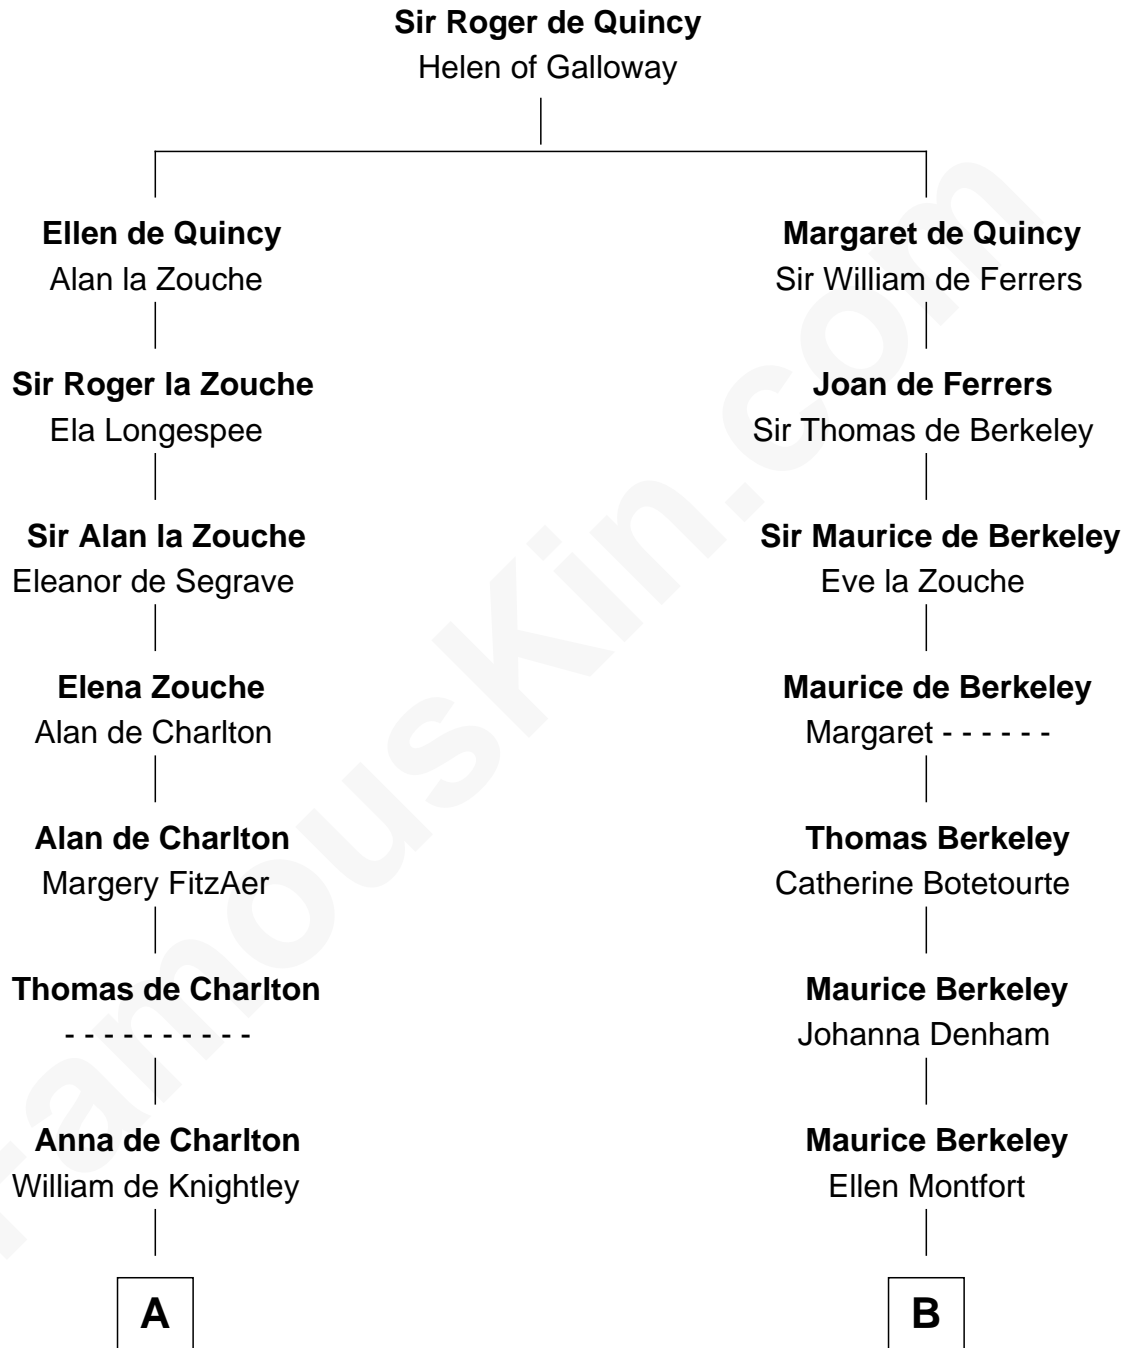

FamousKin.com

Relationship Chart of

Jay Gould

American Railroad "Robber Baron"

20th cousin 1 time removed of

Jack London

Author of "The Call of the Wild"

C

Eleazer Osborn

Sarah Burr

Anna Osborn

Abraham Gould

John Burr Gould

Mary More

Jay Gould

"Robber Baron"