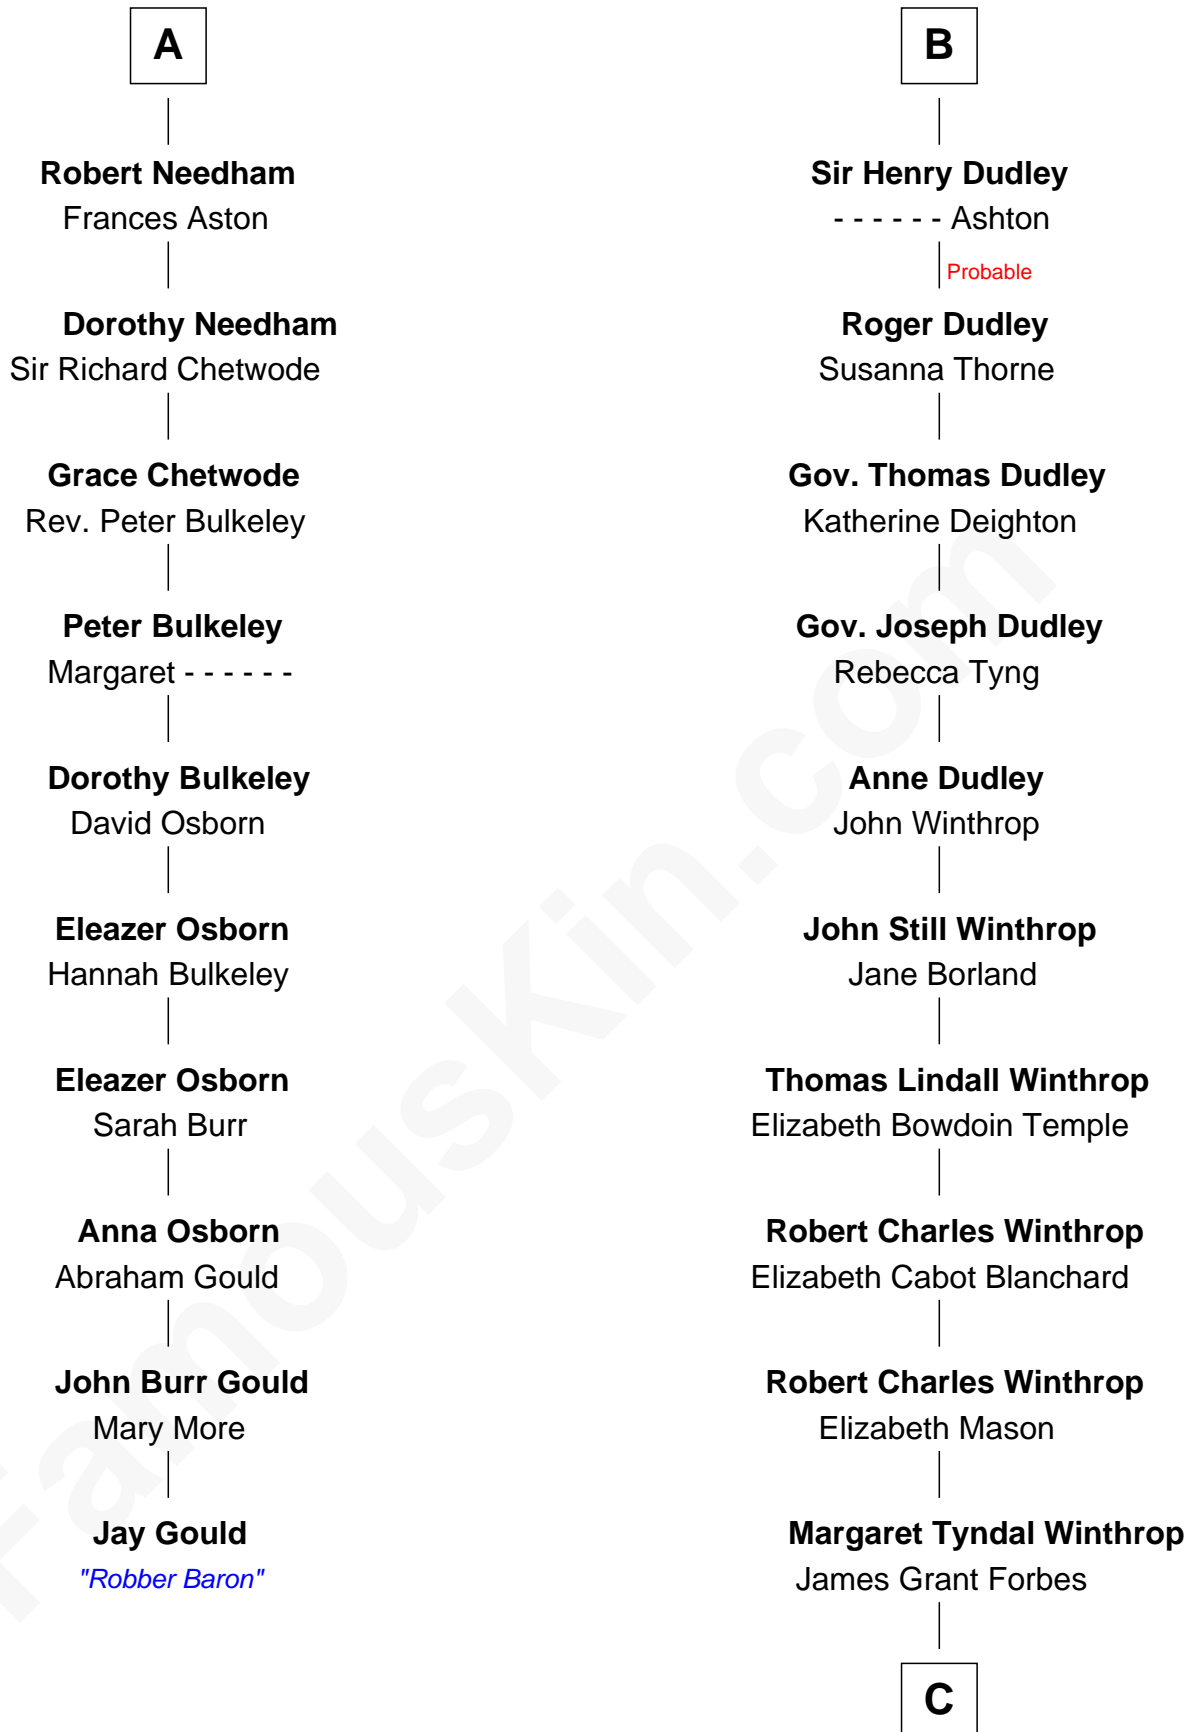

## Relationship Chart of

### Jay Gould

American Railroad "Robber Baron"

16th cousin 2 times removed of

**John Kerry**

68th U.S. Secretary of State

**C**

—  
**Rosemary Isabel Forbes**

Richard John Kerry