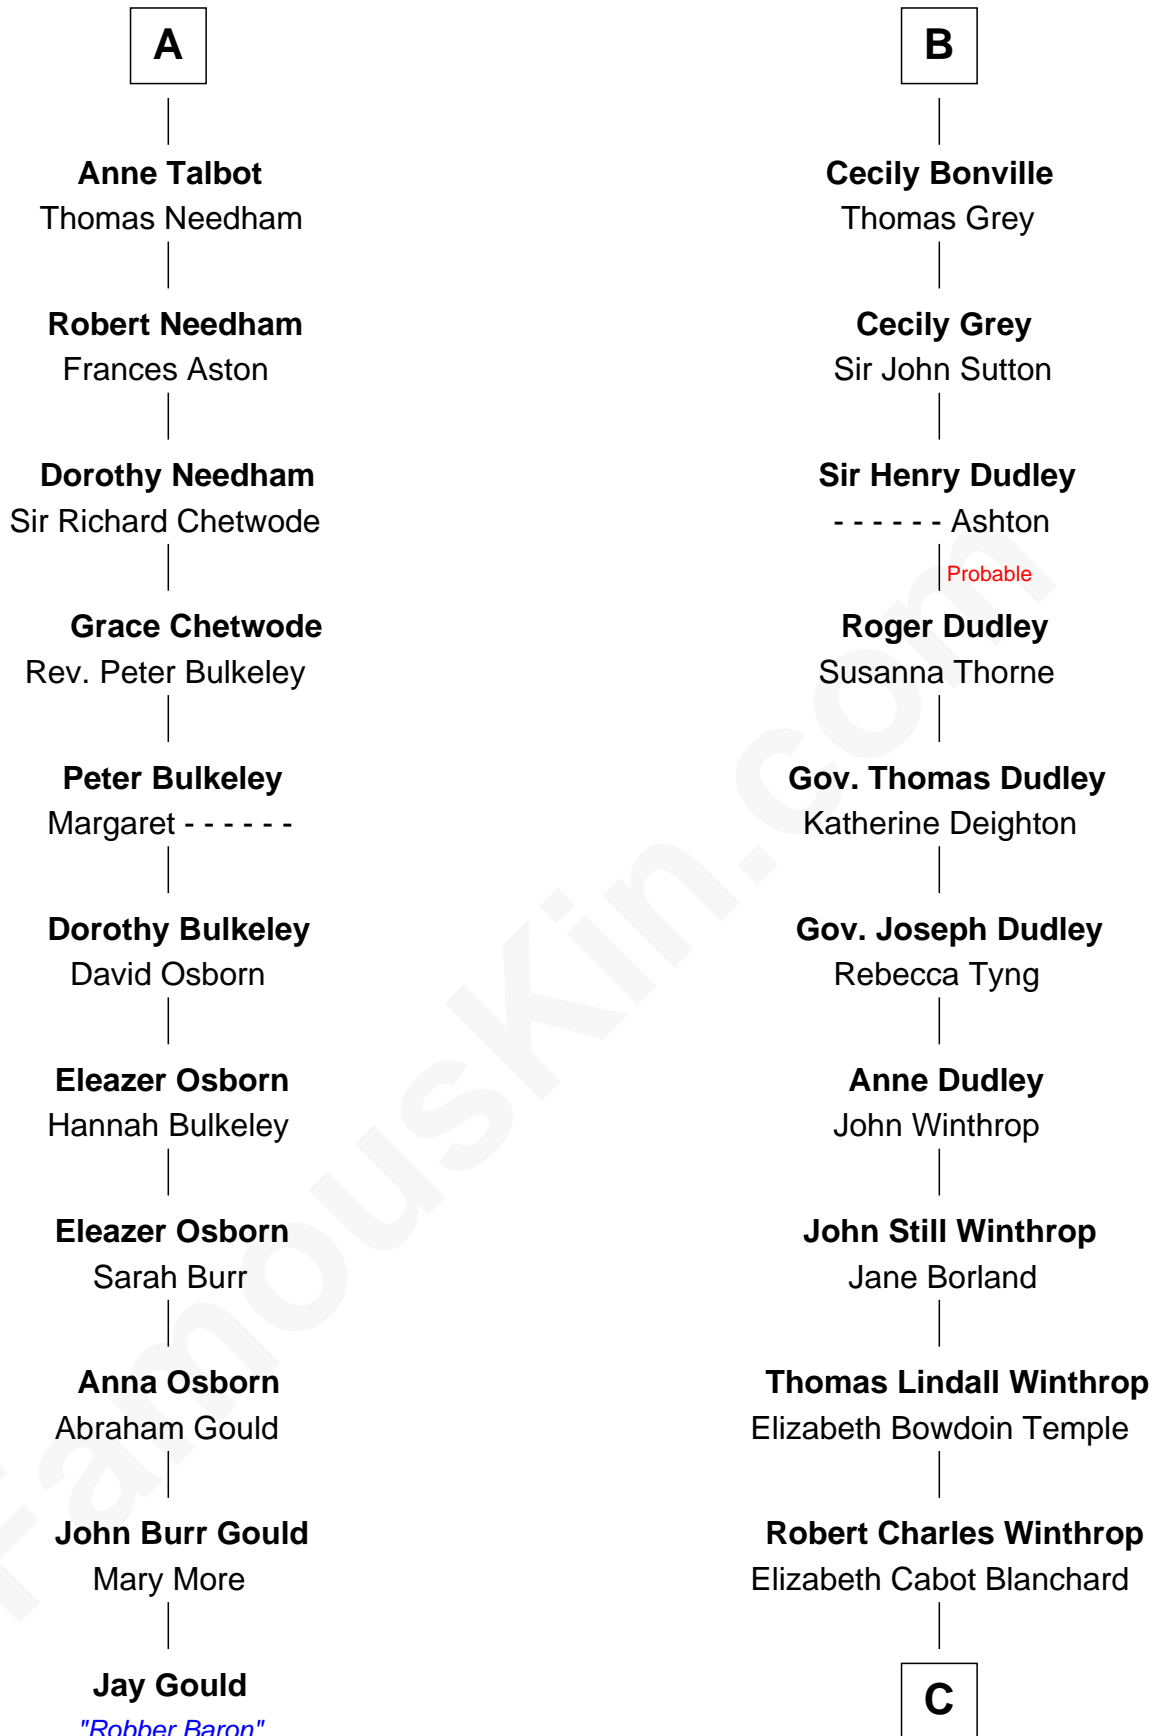

FamousKin.com

Relationship Chart of

Jay Gould

American Railroad "Robber Baron"

17th cousin 3 times removed of

John Kerry

68th U.S. Secretary of State

C

Robert Charles Winthrop

Elizabeth Mason

Margaret Tyndal Winthrop

James Grant Forbes

Rosemary Isabel Forbes

Richard John Kerry

John Kerry

68th U.S. Secretary of State