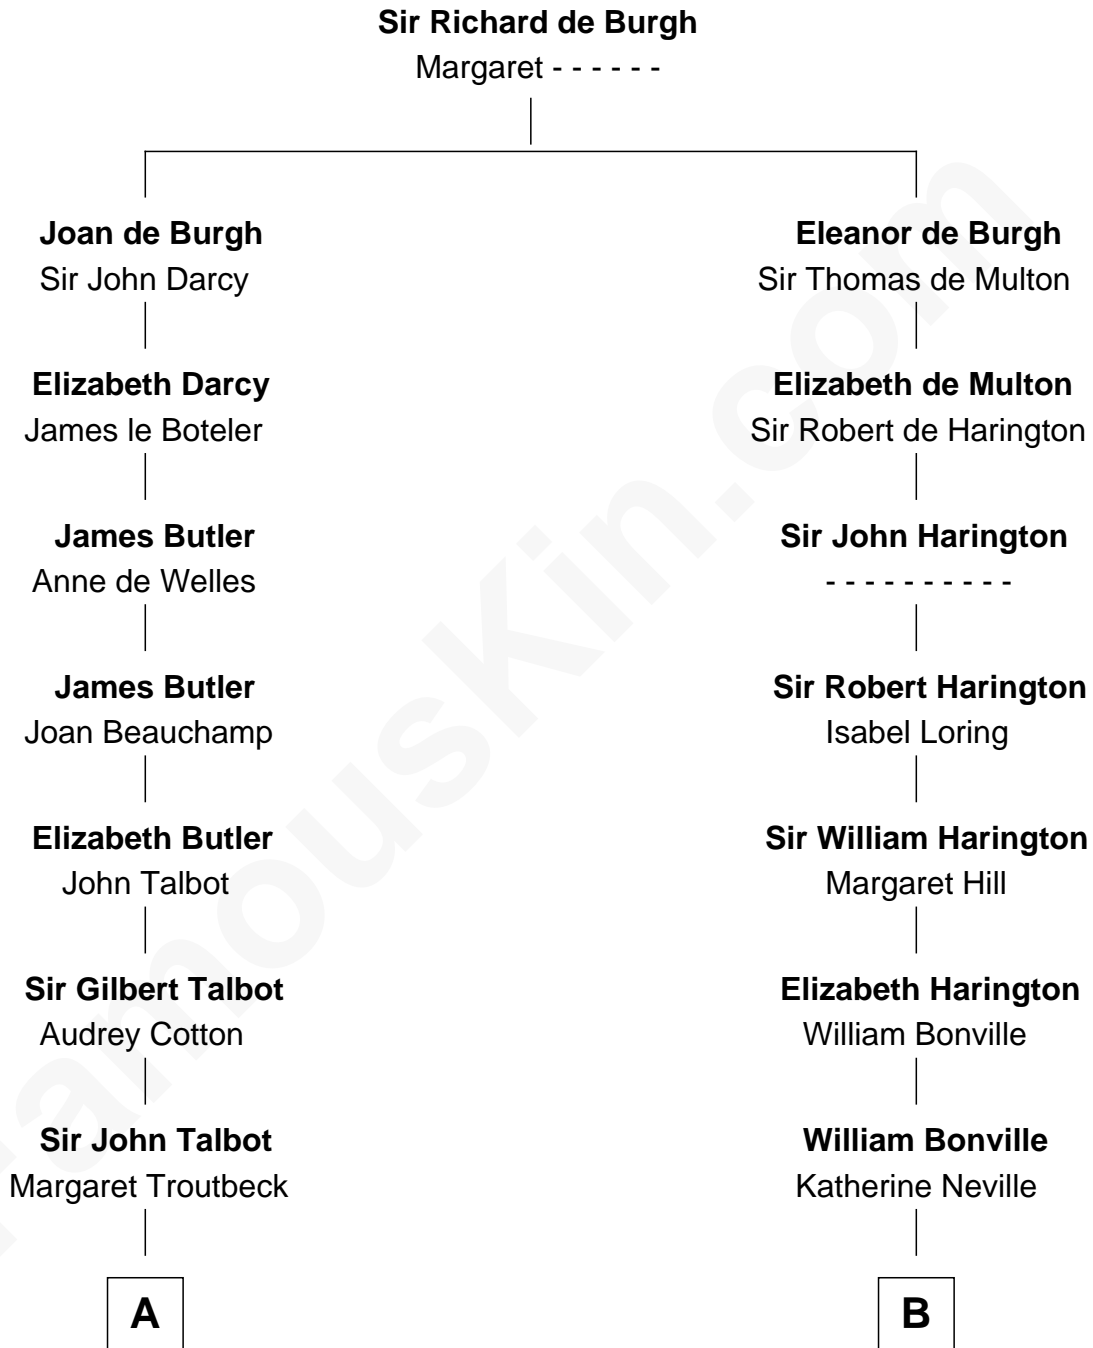

FamousKin.com

Relationship Chart of

Jay Gould

American Railroad "Robber Baron"

17th cousin 3 times removed of

John Kerry

68th U.S. Secretary of State

C

Robert Charles Winthrop

Elizabeth Mason

Margaret Tyndal Winthrop

James Grant Forbes

Rosemary Isabel Forbes

Richard John Kerry

John Kerry

68th U.S. Secretary of State