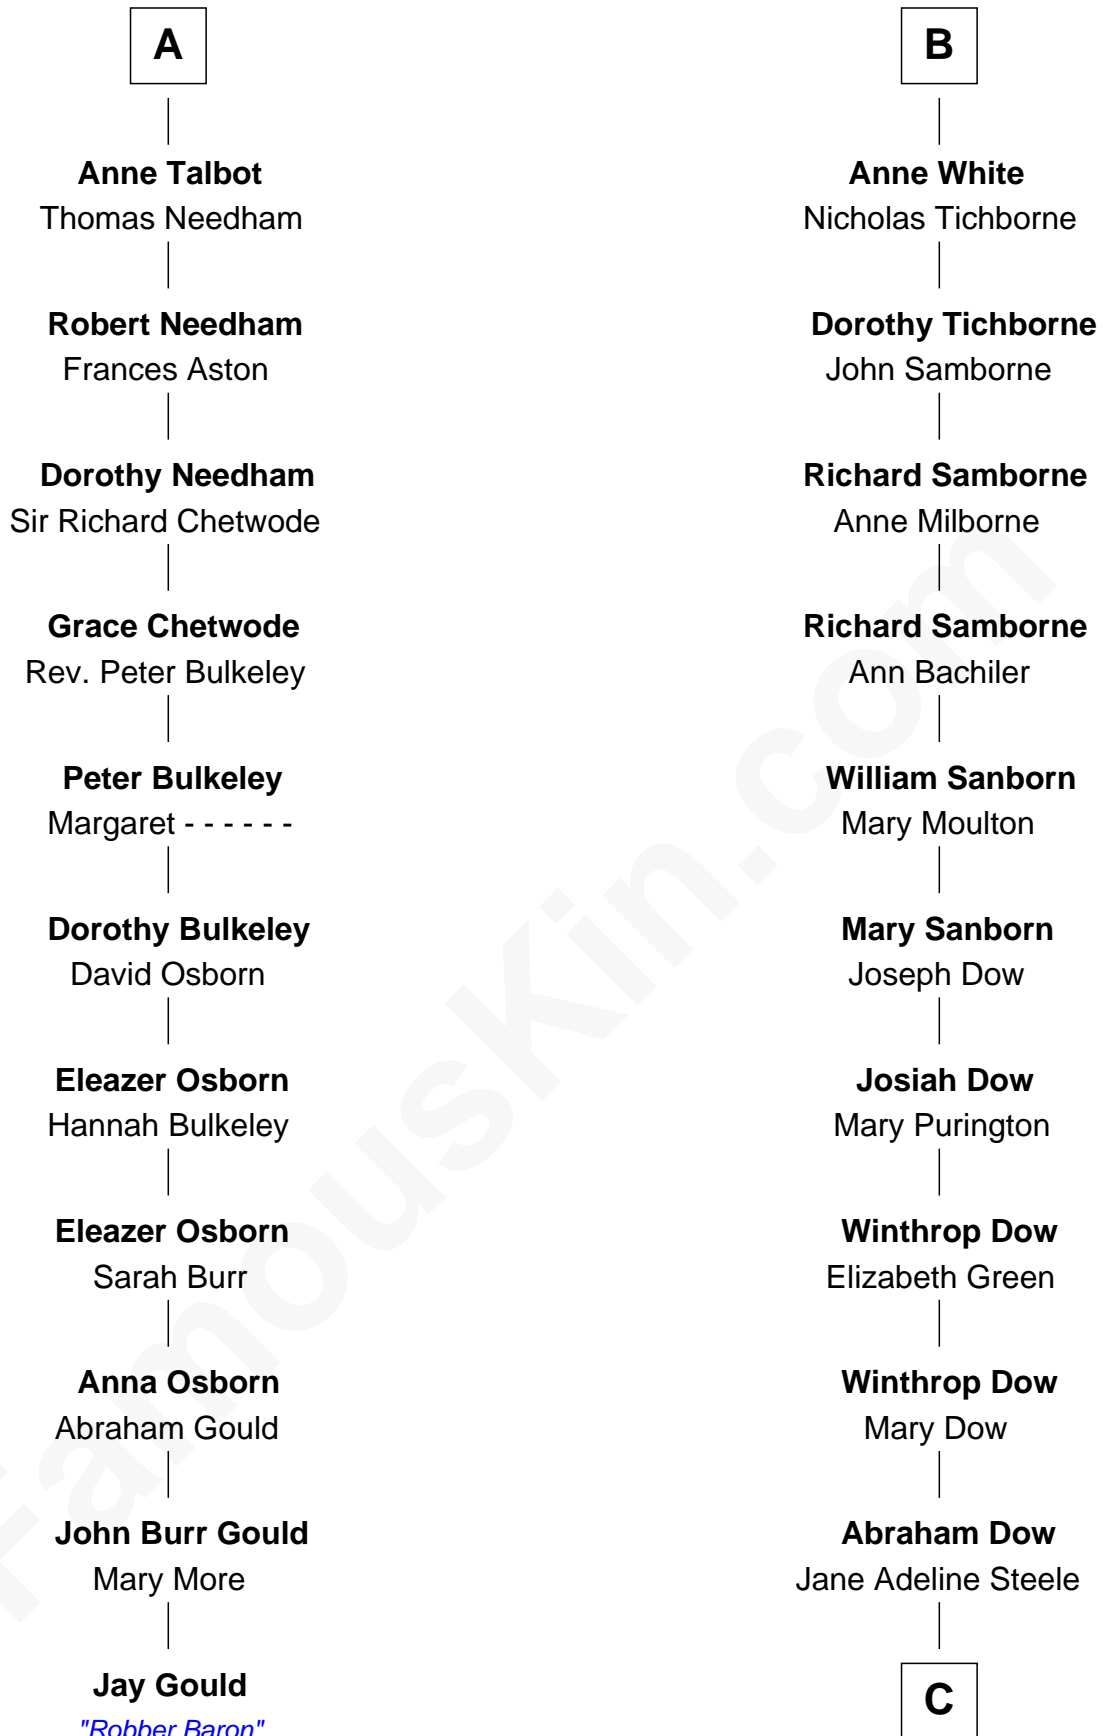

### Jay Gould

American Railroad "Robber Baron"

17th cousin 3 times removed of

**Sir John Talbot**

Margaret Troutbeck

**A**

**Maud de Badlesmere**

John de Vere

**Margaret de Vere**

Henry de Beaumont

**Sir John de Beaumont**

Katherine de Everingham

**Elizabeth Beaumont**

Sir William Botreaux

**Margaret Botreaux**

Sir Robert Hungerford

**Eleanor Hungerford**

Sir John White

**Robert White**

Margaret Gainsford

**B**

**C**

James Osgood Dow  
Mary Charlotte Hawkins

Grace Josephine Dow  
Arthur Wilford Wing

Ivan Wilford Wing  
Virginia Barnett

**Grace Slick**

*Singer, Songwriter - Jefferson Airplane*