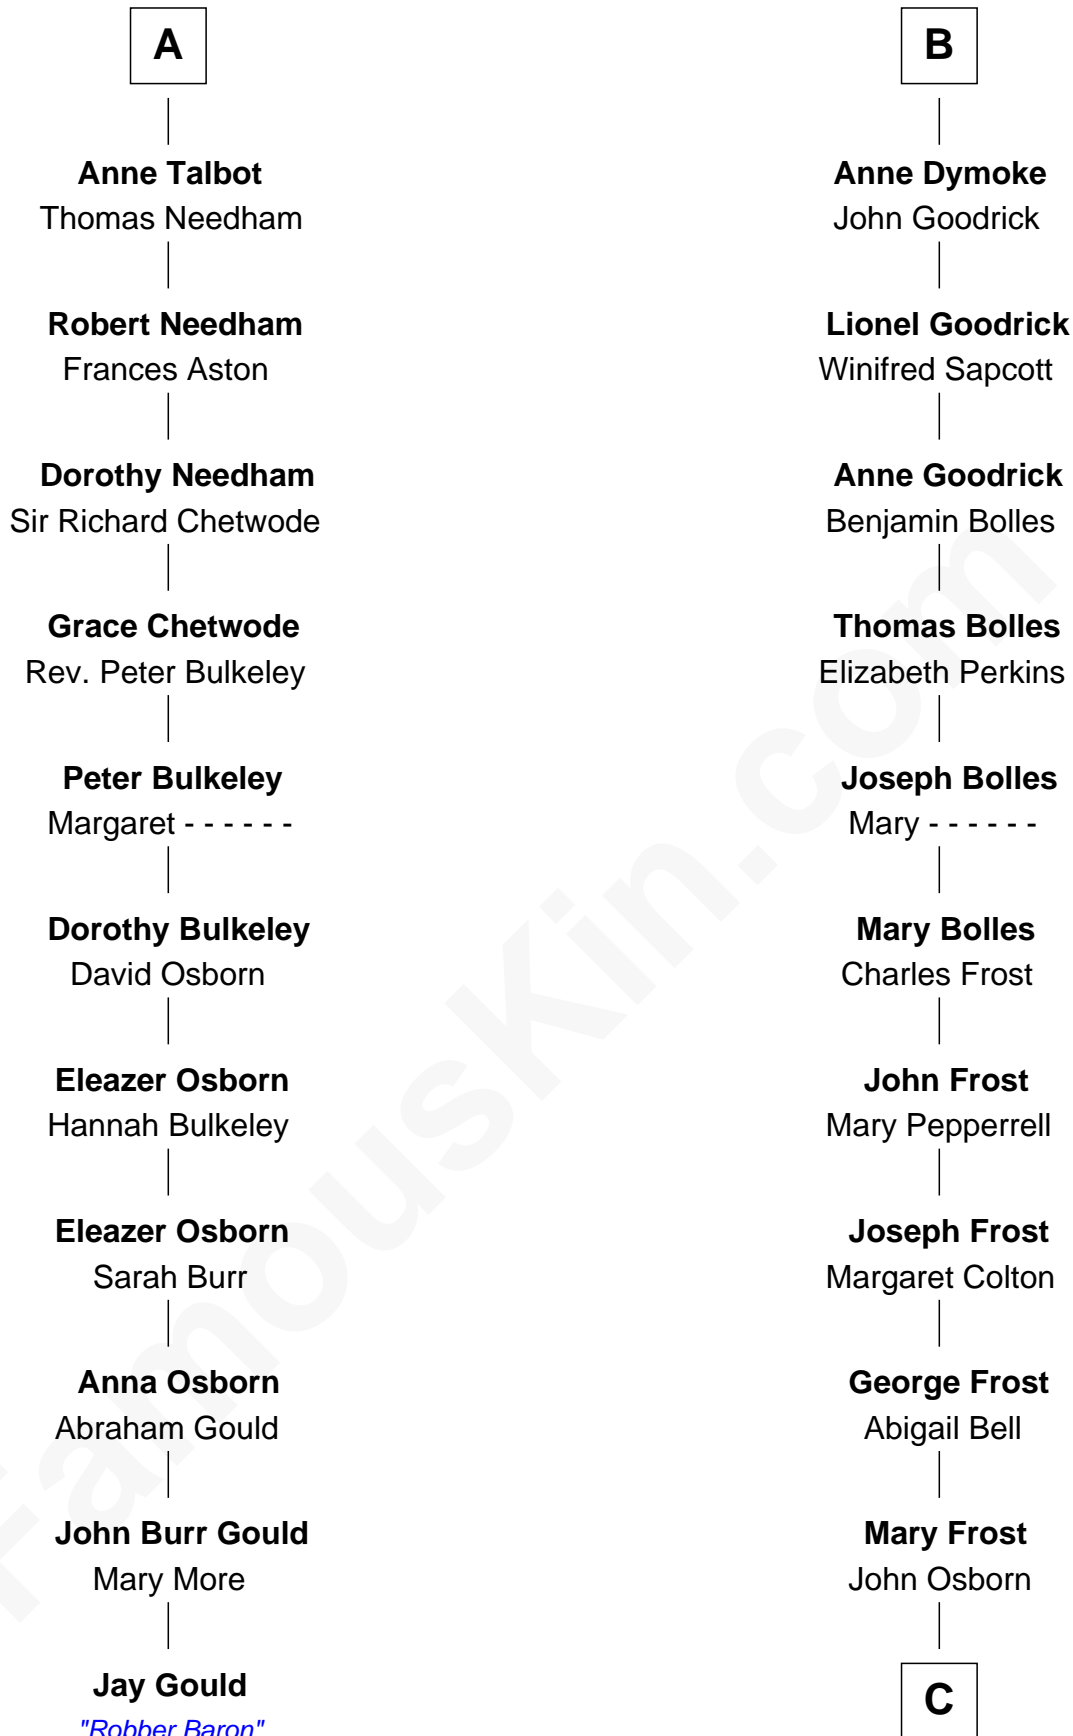

## Relationship Chart of

### Jay Gould

American Railroad "Robber Baron"

17th cousin 4 times removed of

**Lucille Ball**

TV Actress - "I Love Lucy"

**Henry Plantagenet**

Maud de Chaworth

**C**

—  
**Sally Bennet Osborn**

Newman Durrell

—  
**George Osborn Durrell**

Anne Jane Jewell

—  
**Nellie Rebecca Durrell**

Jasper Clinton Ball

—  
**Henry Durrell Ball**

Desiree Evelyn Hunt