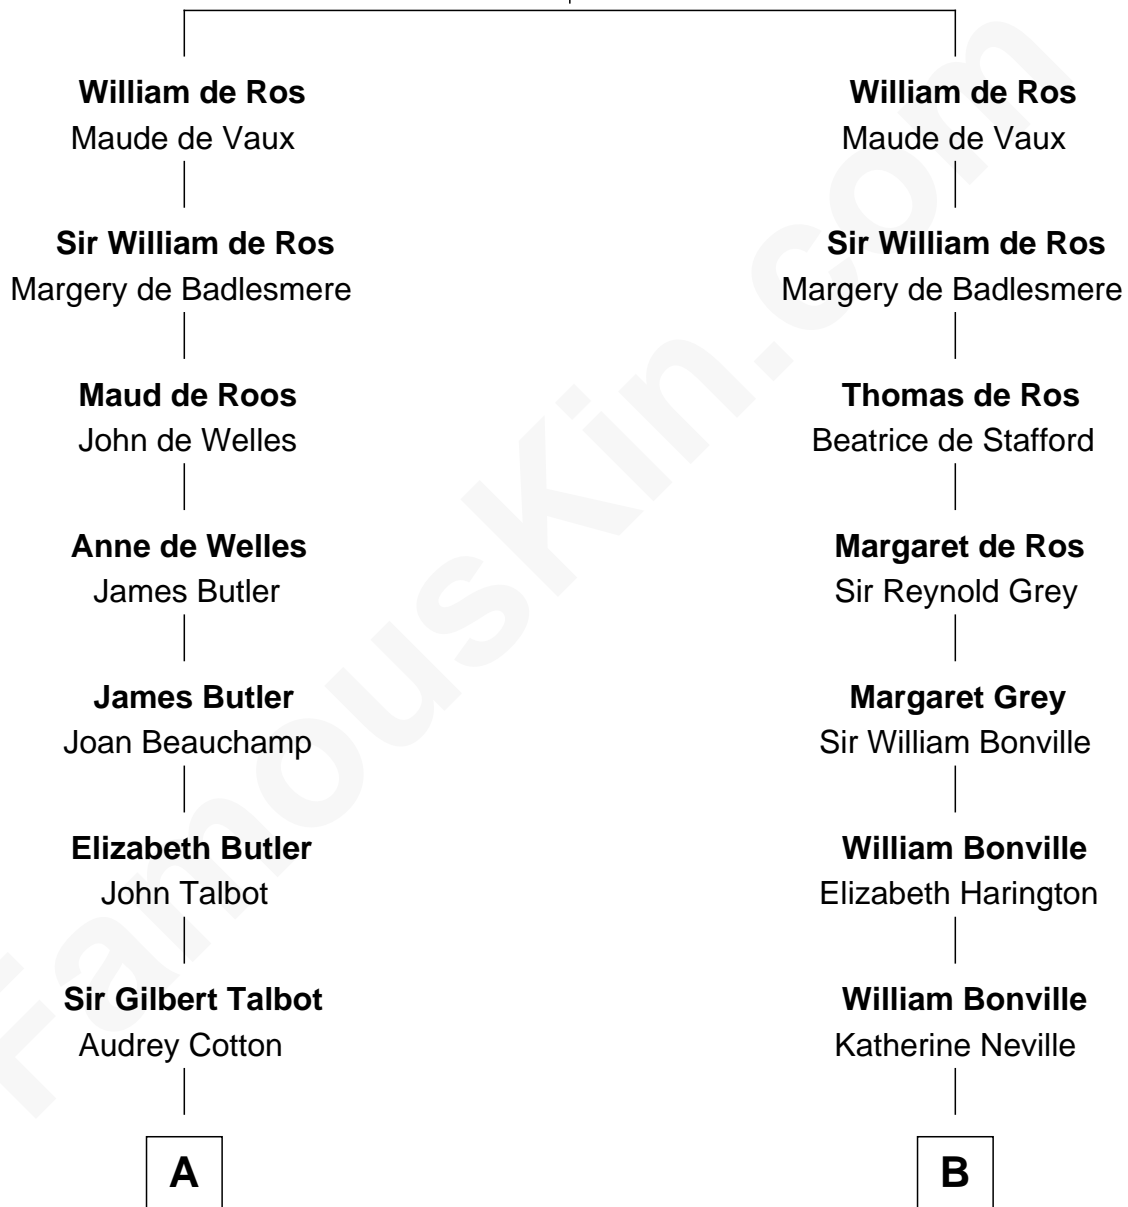

FamousKin.com

Relationship Chart of

Jay Gould

American Railroad "Robber Baron"

18th cousin 1 time removed of

John Brown

American Abolitionist

Sir Robert de Ros

Isabel de Aubeney

C

John Burr Gould

Mary More

Jay Gould

"Robber Baron"

D

Ruth Humphrey