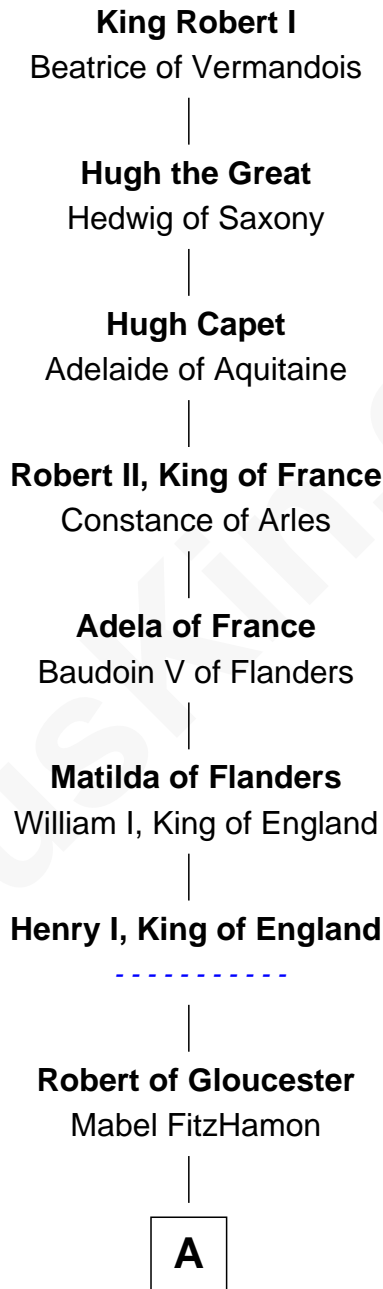

# FamousKin.com Relationship Chart of

**Jay Gould**

*American Railroad "Robber Baron"*

27th Great-grandson of

**King Robert I**

*King of France*

**A**

**Maud of Gloucester**  
Sir Ranulf de Gernons

**Hugh de Kevelioc**  
Bertrade de Montfort

**Mabel of Chester**  
William d'Aubeney

**Nichole d'Aubeney**  
Sir Roger de Somery

**Maud de Somery**  
Sir Henry de Erdington

**Sir Henry de Erdington**  
Joan de Wolvey