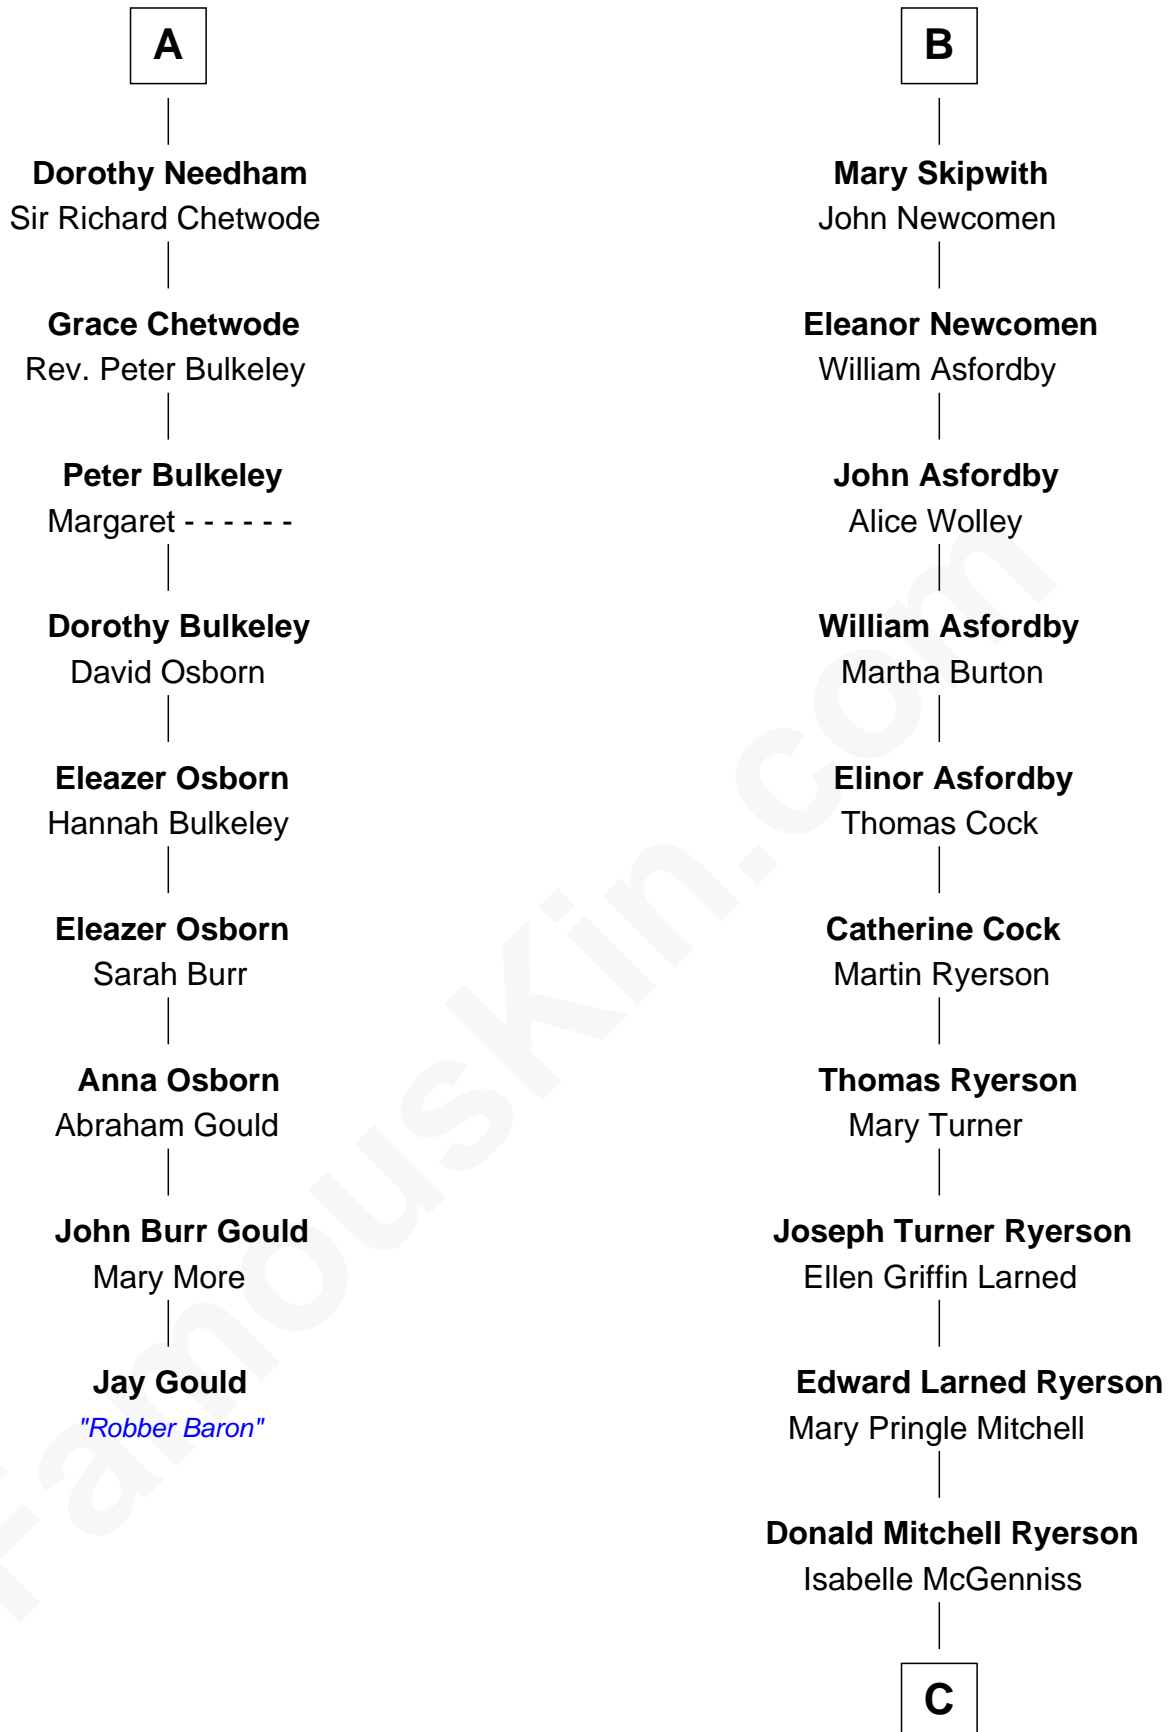

## Relationship Chart of

### Jay Gould

*American Railroad "Robber Baron"*

15th cousin 4 times removed of

**Paget Brewster**  
TV Actress

**C**

**Joan Ryerson**

George Washington Wales Brewster

**Galen Brewster**

Hathaway Tew

**Paget Brewster**

*TV Actress*

FamousKin.com