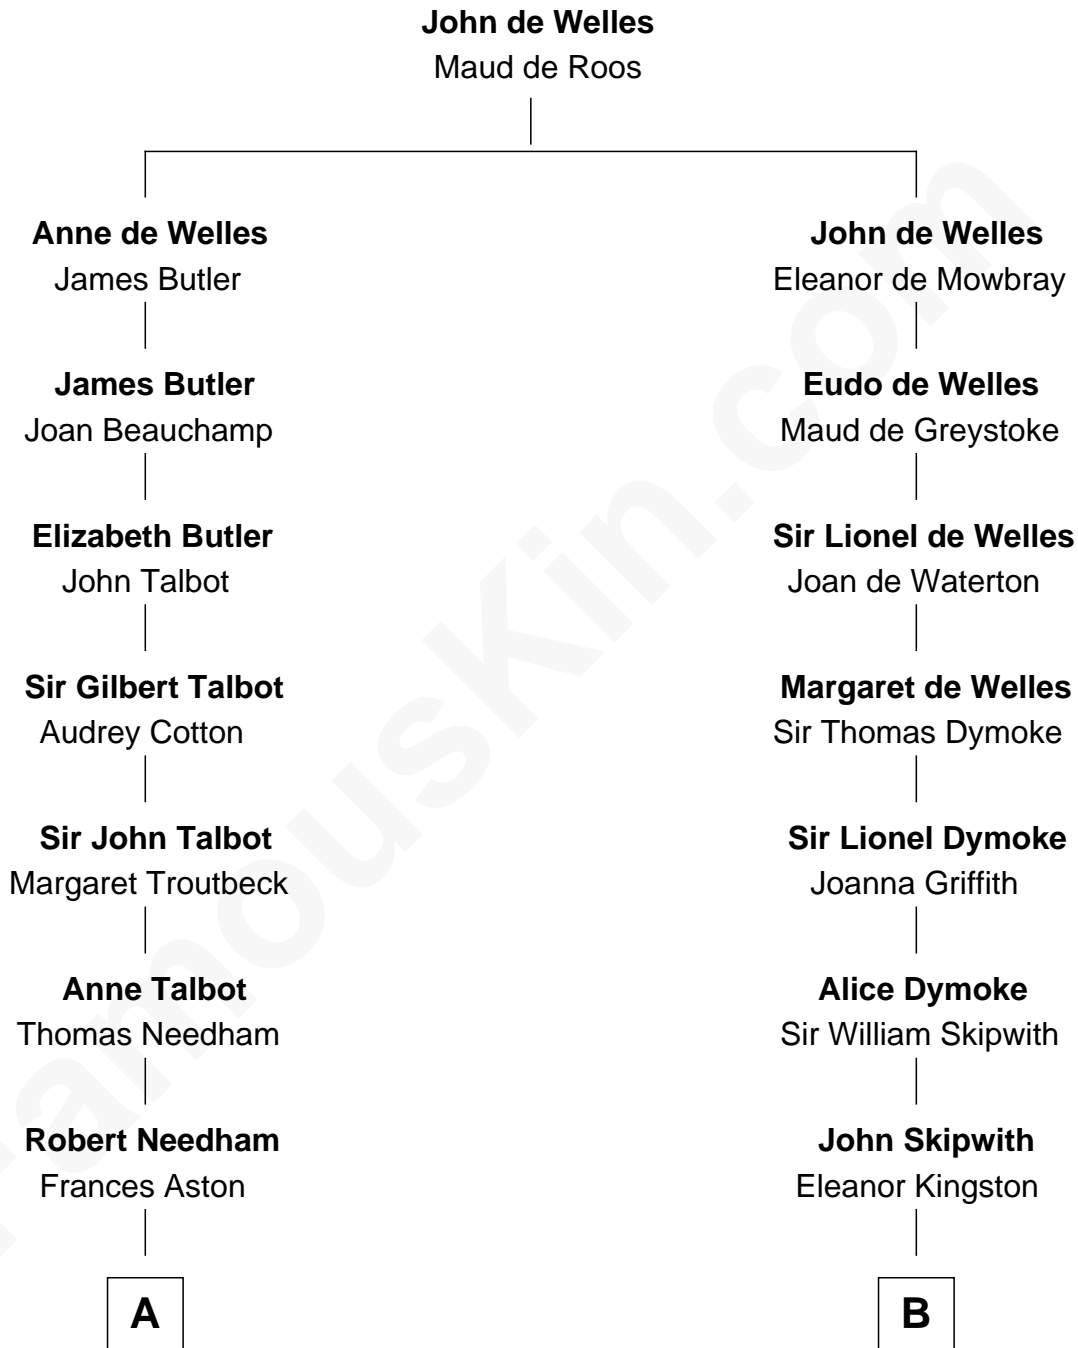

## Relationship Chart of

### Jay Gould

*American Railroad "Robber Baron"*

15th cousin 4 times removed of

**Paget Brewster**  
TV Actress

**C**

**Joan Ryerson**

George Washington Wales Brewster

**Galen Brewster**

Hathaway Tew

**Paget Brewster**

*TV Actress*

FamousKin.com