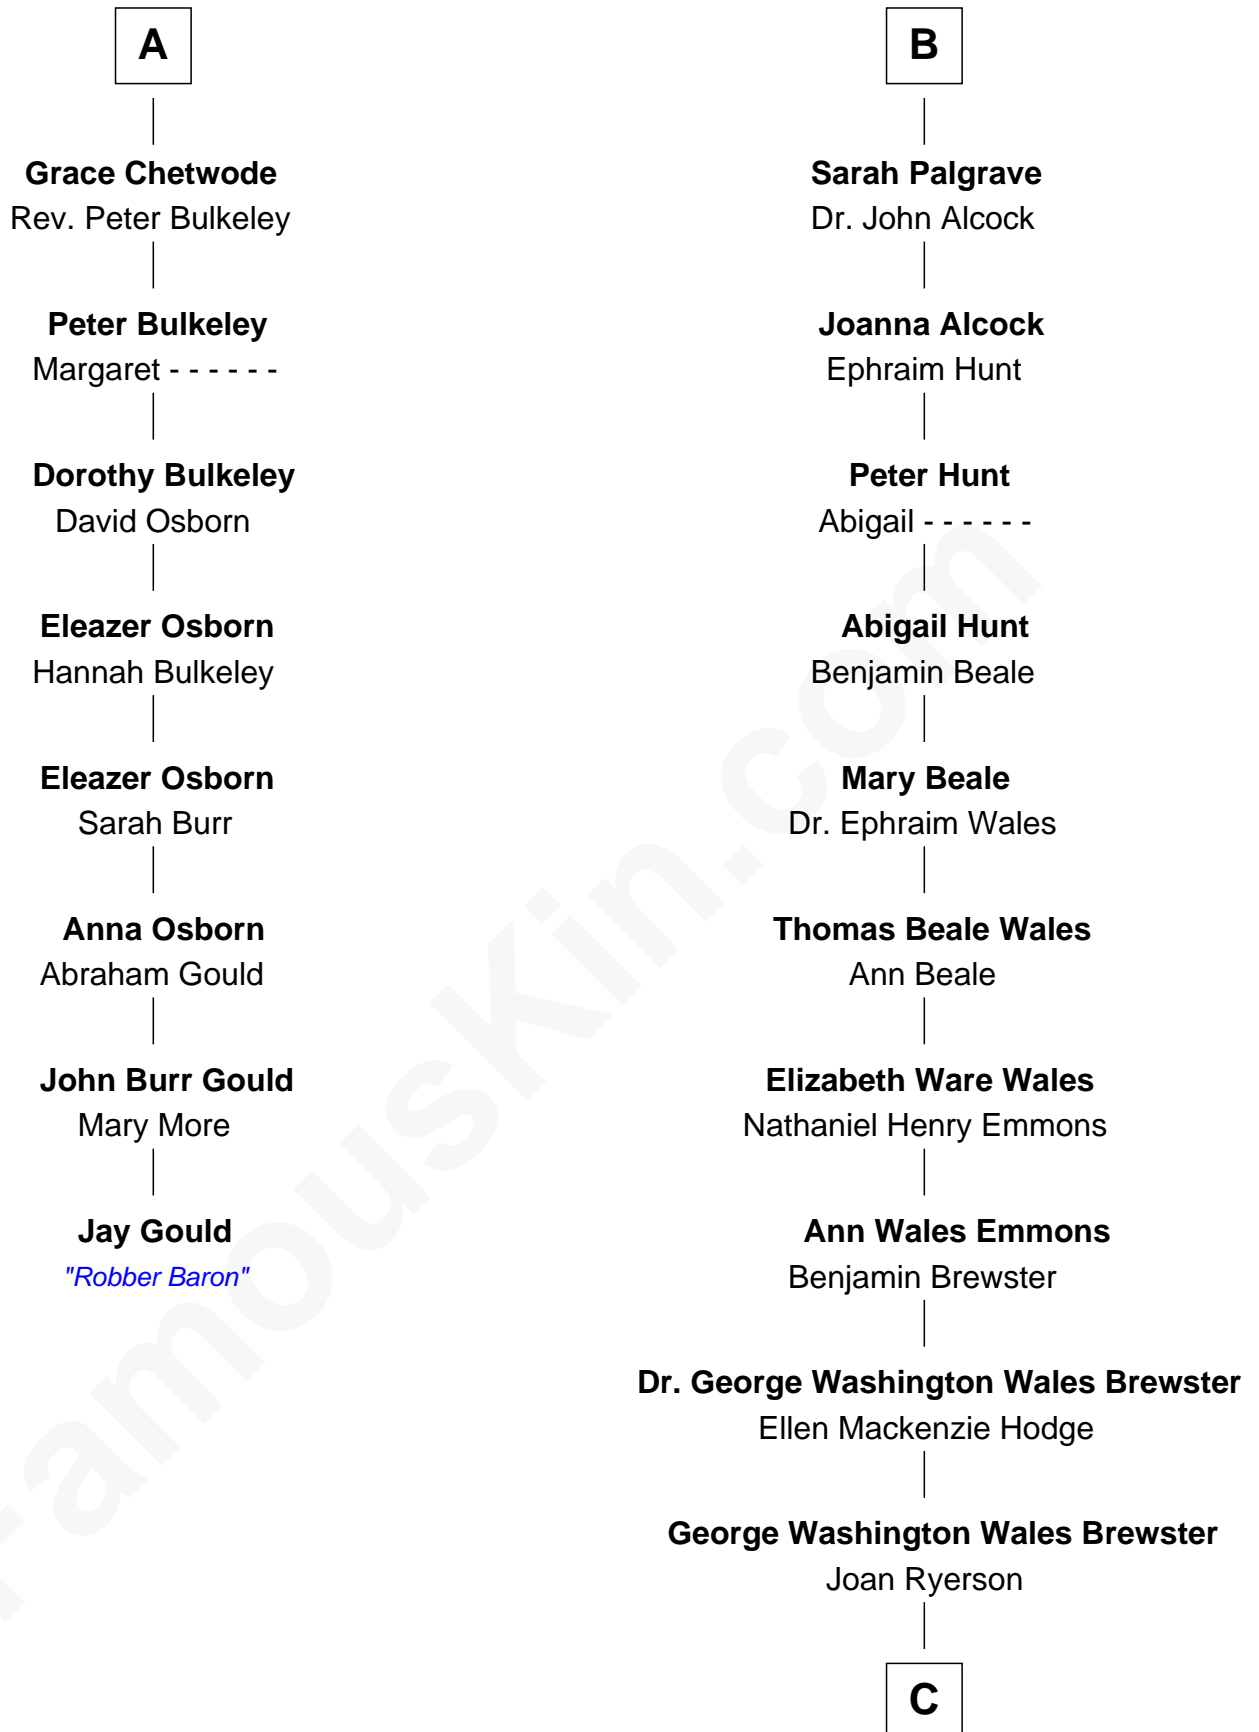

FamousKin.com

Relationship Chart of

Jay Gould

American Railroad "Robber Baron"

14th cousin 4 times removed of

Paget Brewster
TV Actress

Sir Robert Goushill
Elizabeth Fitzalan

C

Galen Brewster
Hathaway Tew

Paget Brewster
TV Actress

FamousKin.com