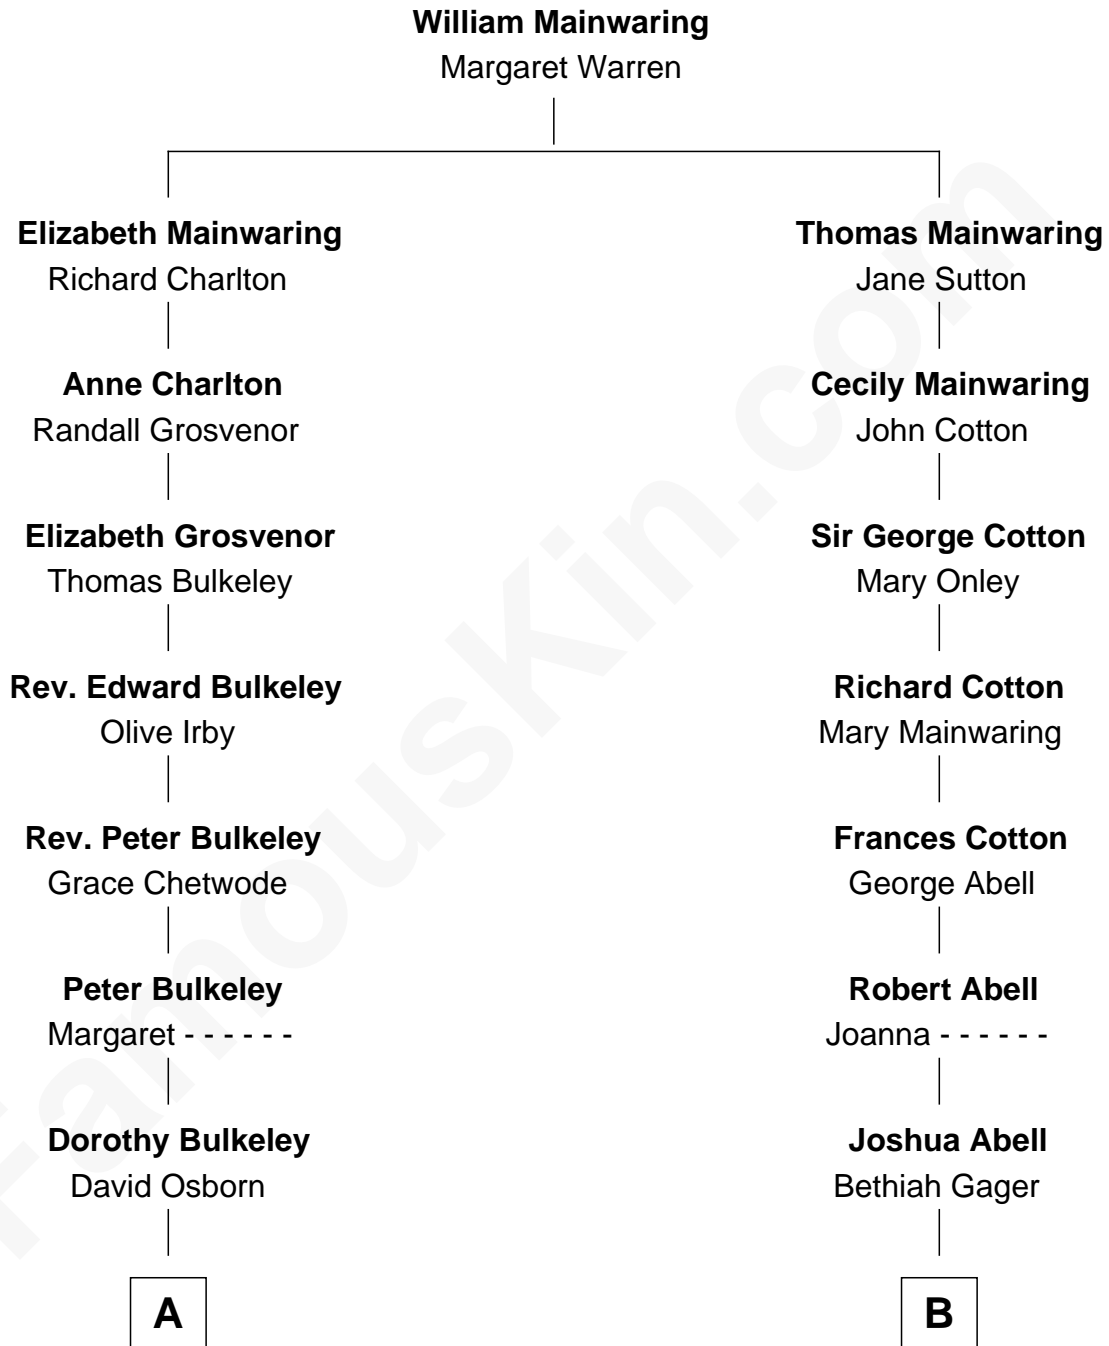

FamousKin.com

Relationship Chart of

Jay Gould

American Railroad "Robber Baron"

11th cousin 3 times removed of

John Foster Dulles

52nd U.S. Secretary of State

A

Eleazer Osborn
Hannah Bulkeley

Eleazer Osborn
Sarah Burr

Anna Osborn
Abraham Gould

John Burr Gould
Mary More

Jay Gould
"Robber Baron"

B

Lydia Abell
Thomas Lathrop

Lydia Lathrop
Joseph Coit