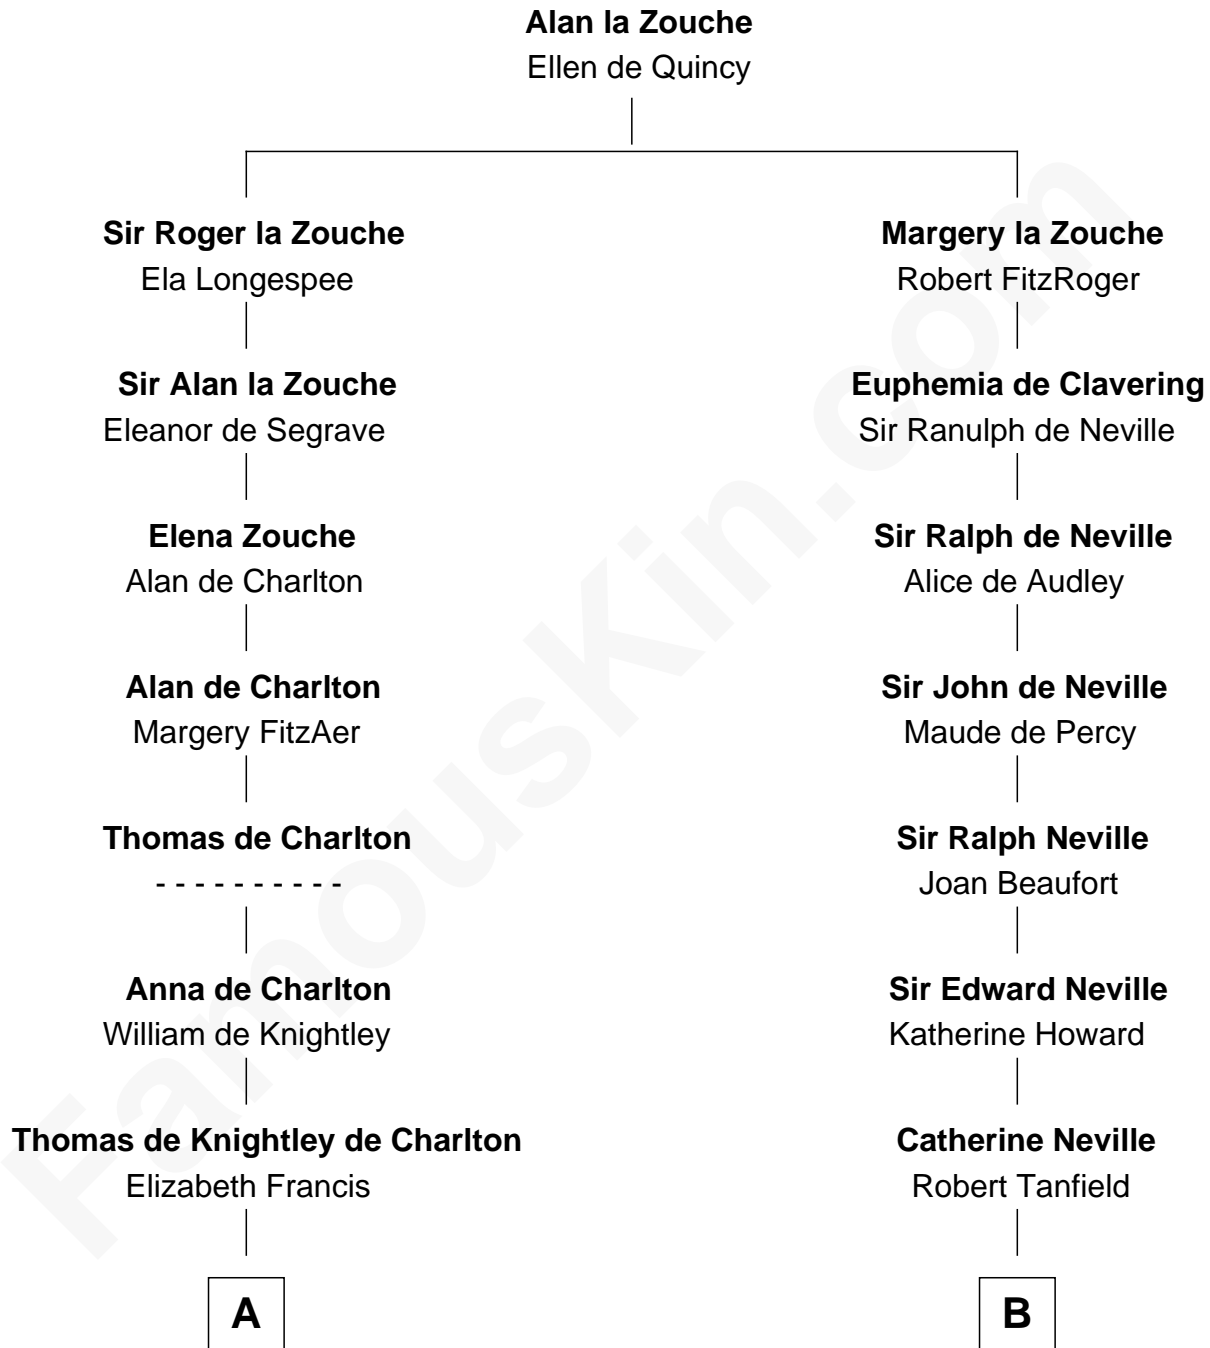

FamousKin.com

Relationship Chart of

Jay Gould

American Railroad "Robber Baron"

19th cousin 2 times removed of

Upton Sinclair

Pulitzer Prize Winning Novelist

C

Anna Osborn
Abraham Gould

John Burr Gould
Mary More

Jay Gould
"Robber Baron"

D

Elizabeth Beverley Munford
Richard Kennon

Sarah Skipwith Kennon
Arthur Sinclair

Arthur Sinclair
Lelia Imogen Dawley

Upton Beall Sinclair
Priscilla Augusta Harden