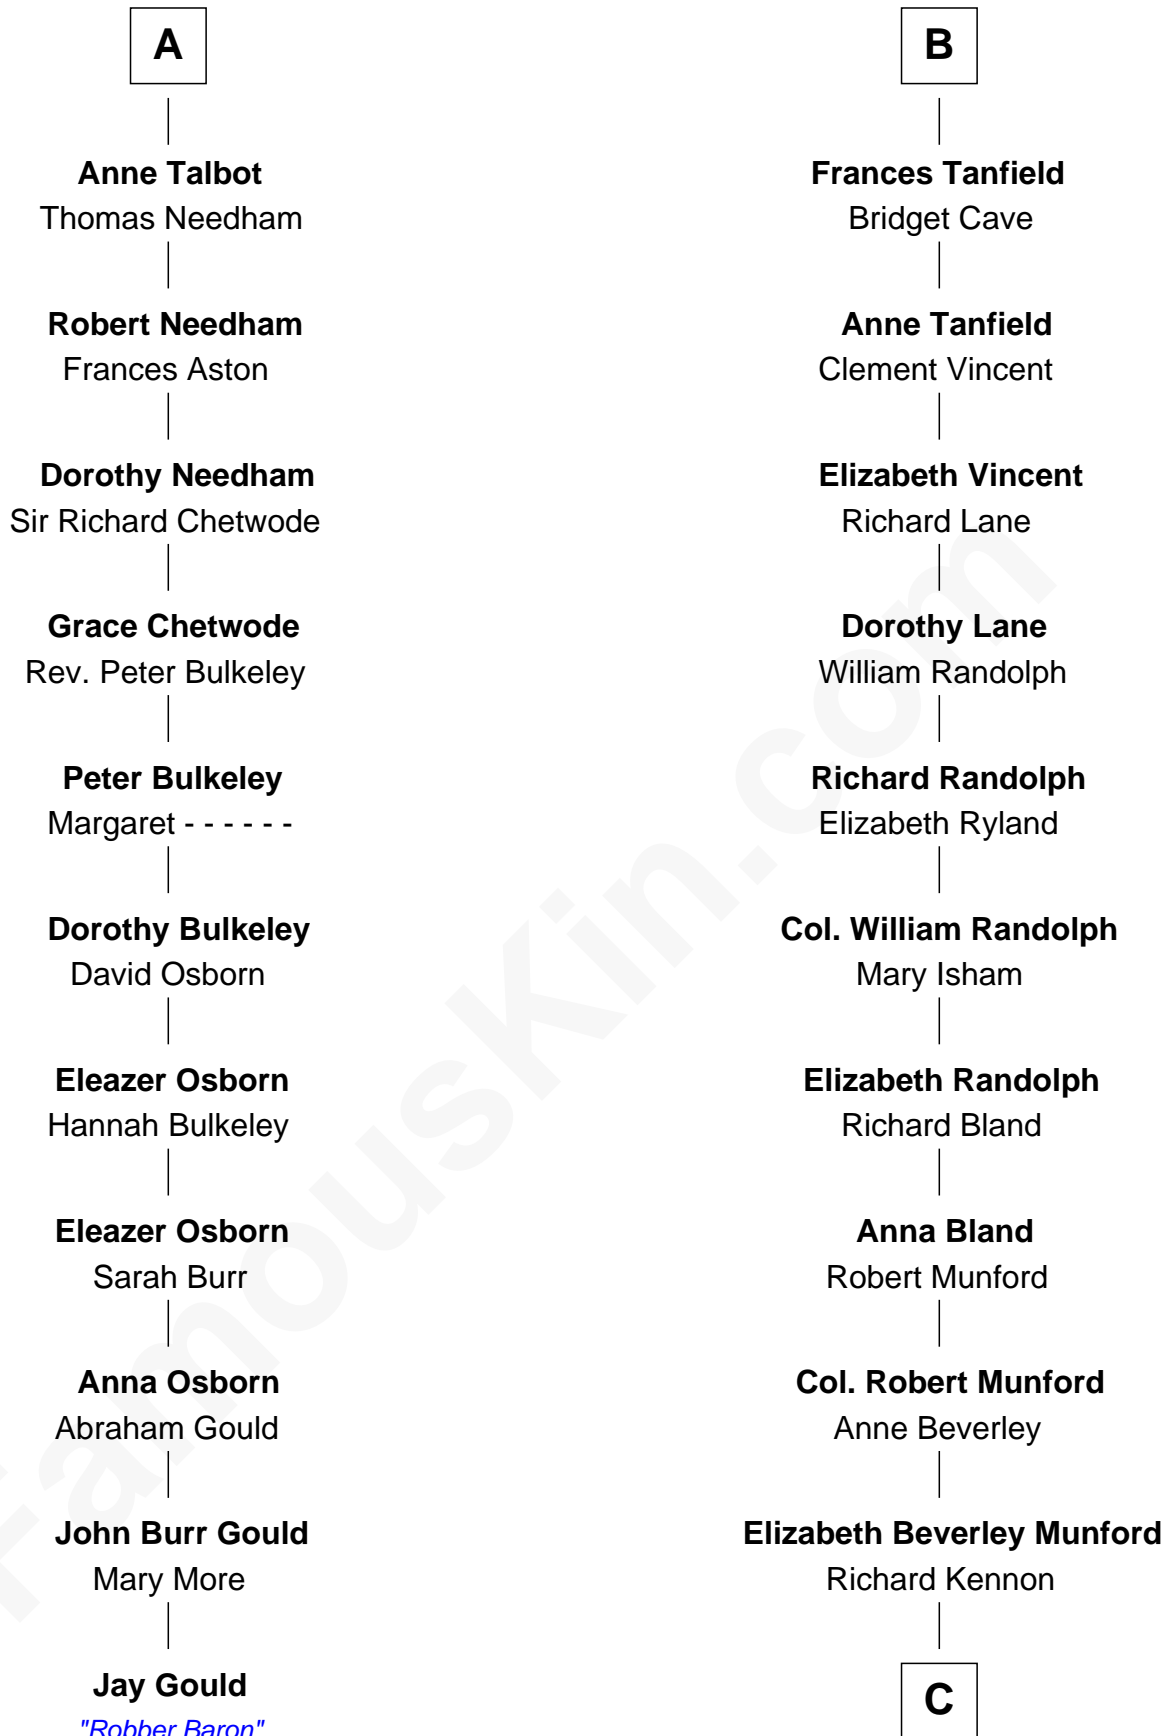

FamousKin.com

Relationship Chart of

Jay Gould

American Railroad "Robber Baron"

17th cousin 3 times removed of

Upton Sinclair

Pulitzer Prize Winning Novelist

Henry Plantagenet

Maud de Chaworth

C

—
Sarah Skipwith Kennon

Arthur Sinclair

—
Arthur Sinclair

Lelia Imogen Dawley

—
Upton Beall Sinclair

Priscilla Augusta Harden