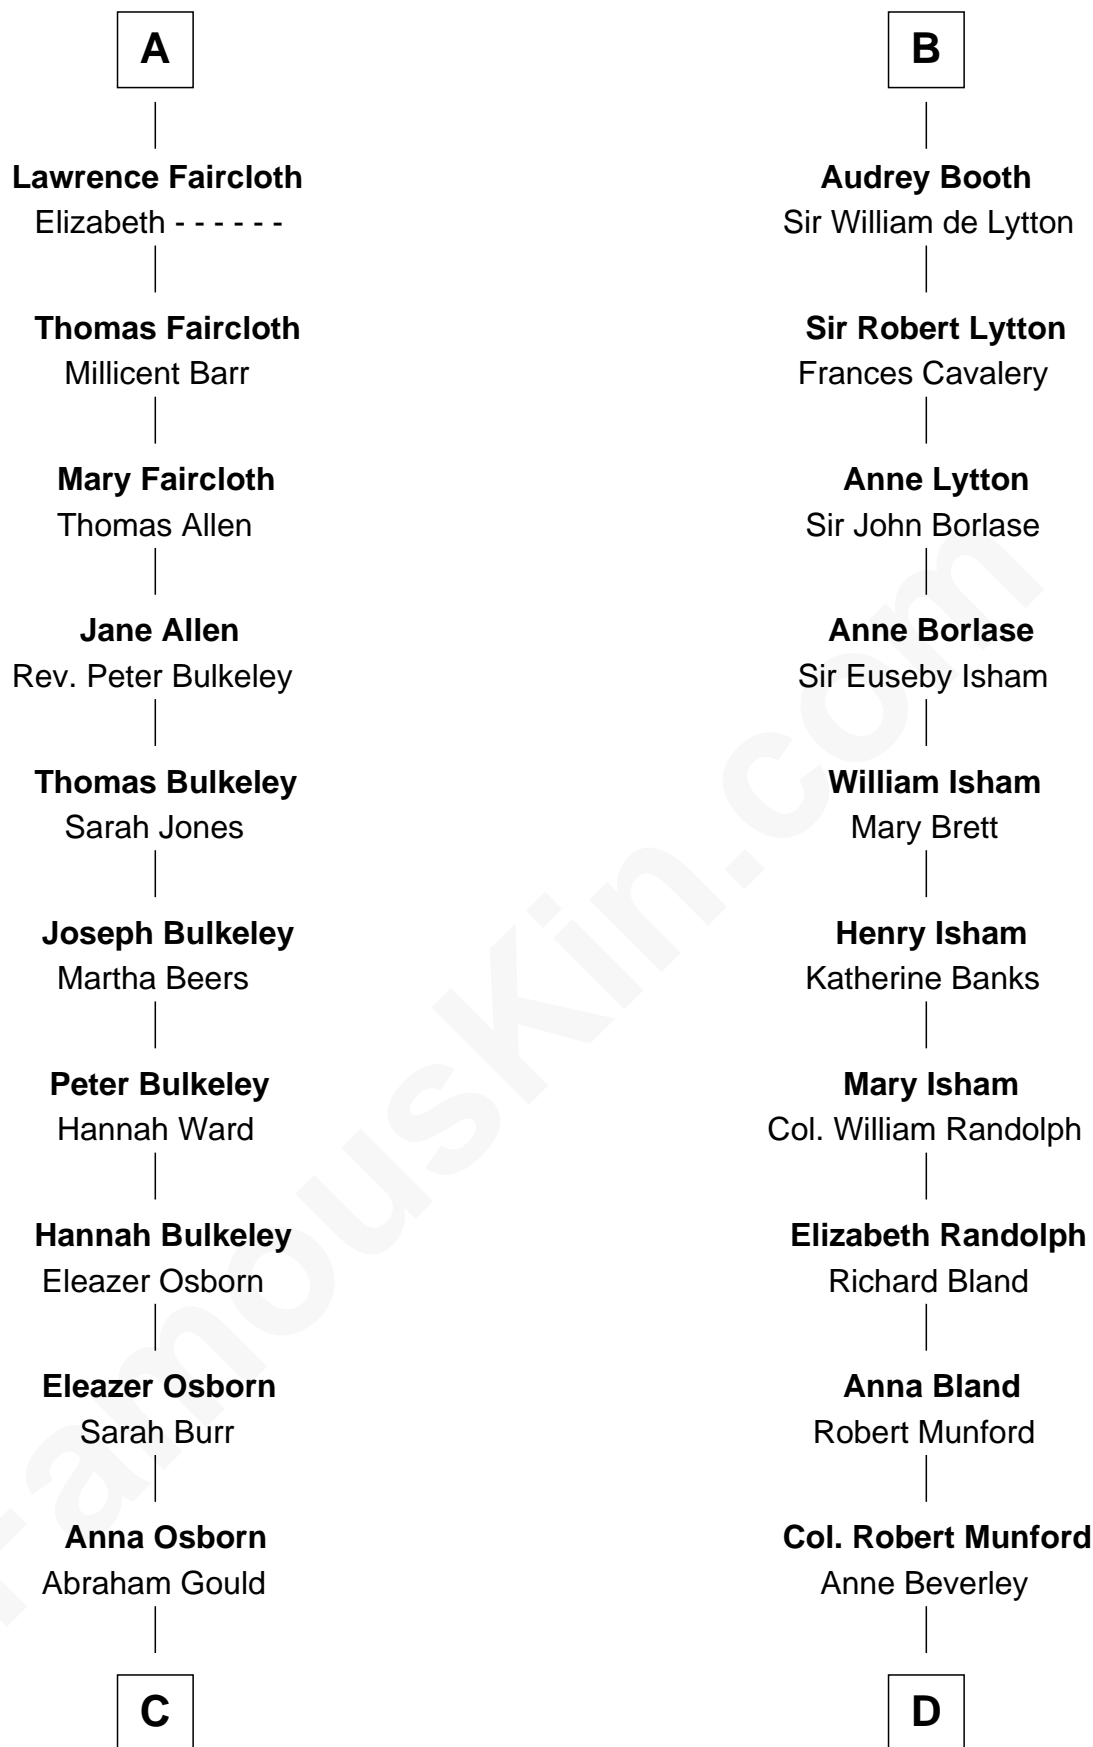

## Relationship Chart of

### Jay Gould

American Railroad "Robber Baron"

18th cousin 3 times removed of

### Upton Sinclair

Pulitzer Prize Winning Novelist

**C**

**John Burr Gould**

Mary More

**Jay Gould**

*"Robber Baron"*

**D**