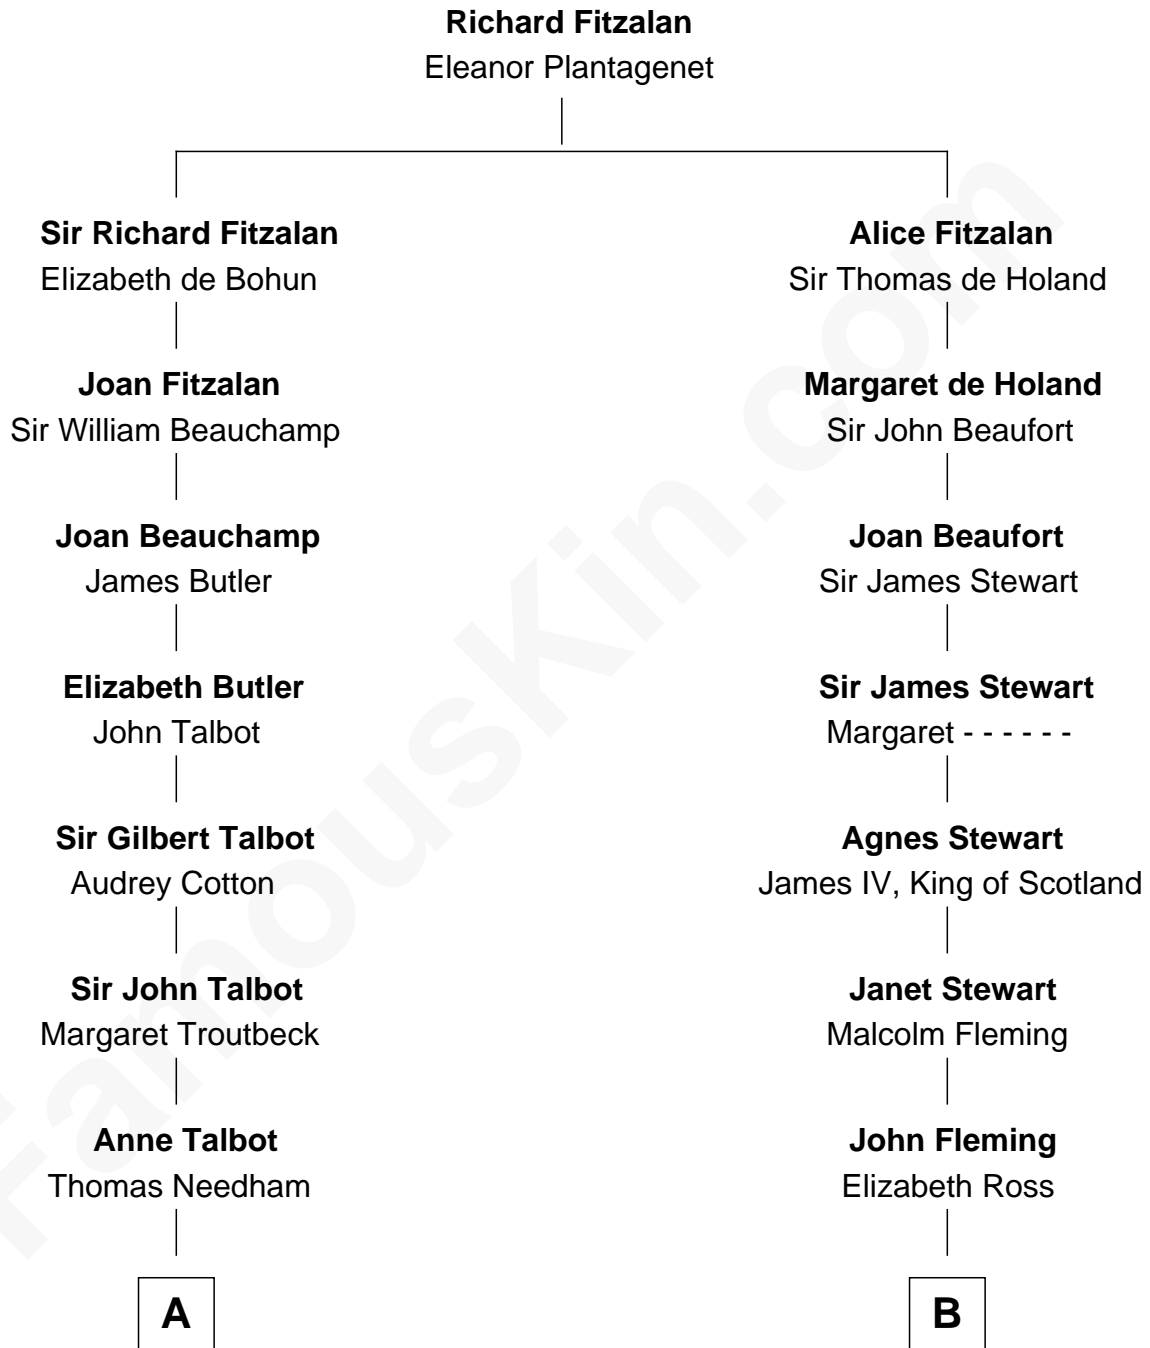

FamousKin.com

Relationship Chart of

Jay Gould

American Railroad "Robber Baron"

16th cousin 3 times removed of

Guy Ritchie

British Filmmaker

C

Doris Margaretta McLaughlin

Stuart John Ritchie

John Vivian Ritchie

Amber Mary Parkinson

Guy Ritchie

British Filmmaker

FamousKin.com