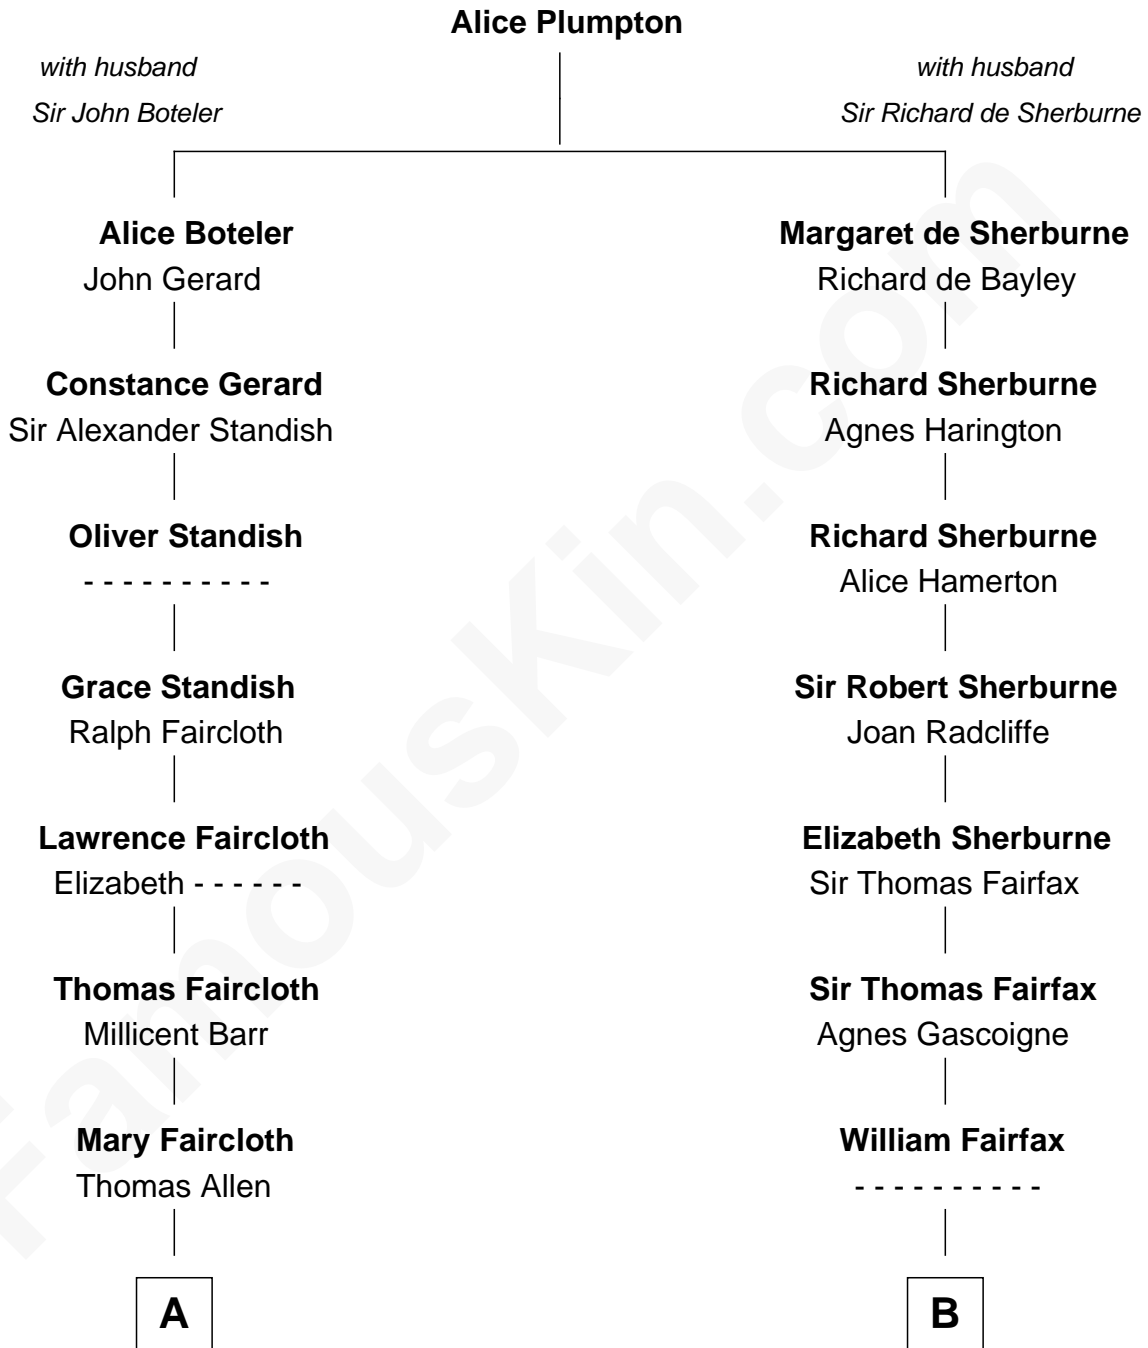

FamousKin.com

Relationship Chart of

Jay Gould

American Railroad "Robber Baron"

15th cousin 4 times removed of

Guy Ritchie

British Filmmaker

C

Doris Margaretta McLaughlin

Stuart John Ritchie

John Vivian Ritchie

Amber Mary Parkinson

Guy Ritchie

British Filmmaker

FamousKin.com