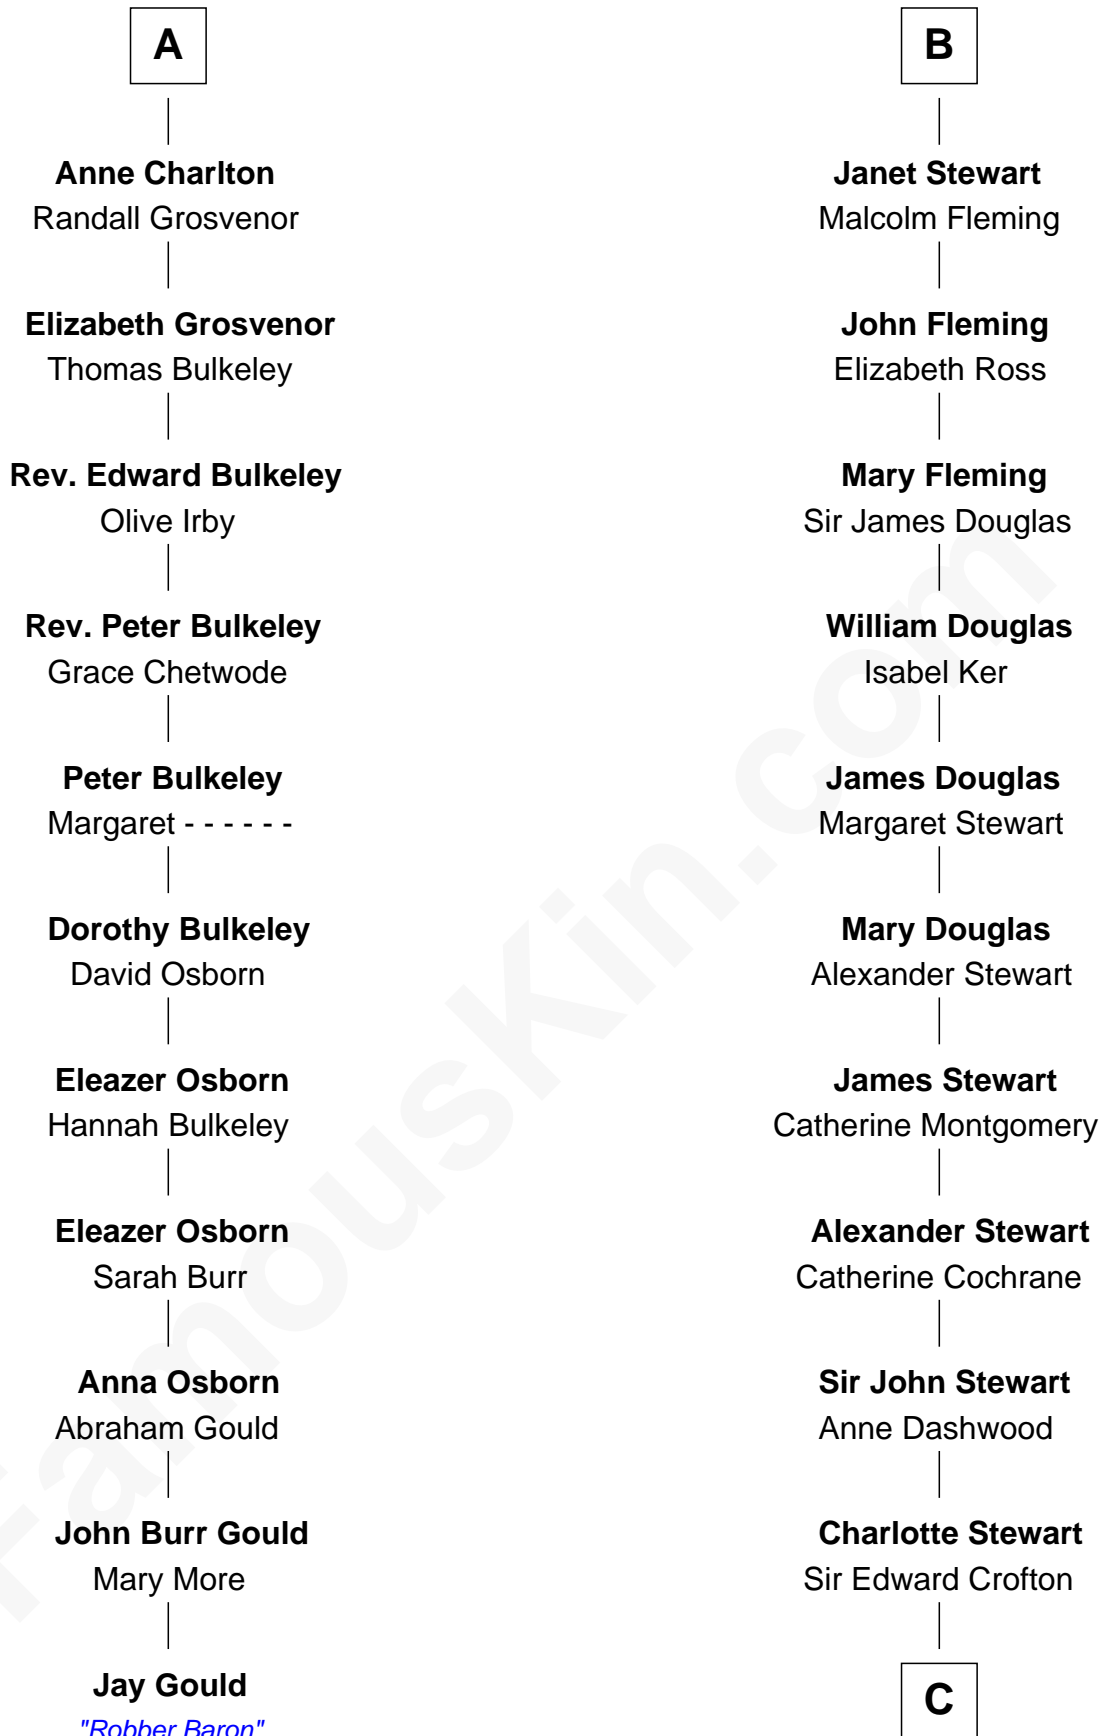

## Relationship Chart of

### Jay Gould

American Railroad "Robber Baron"

17th cousin 4 times removed of

**Guy Ritchie**

British Filmmaker

**Sir Alan la Zouche**

Eleanor de Segrave

C