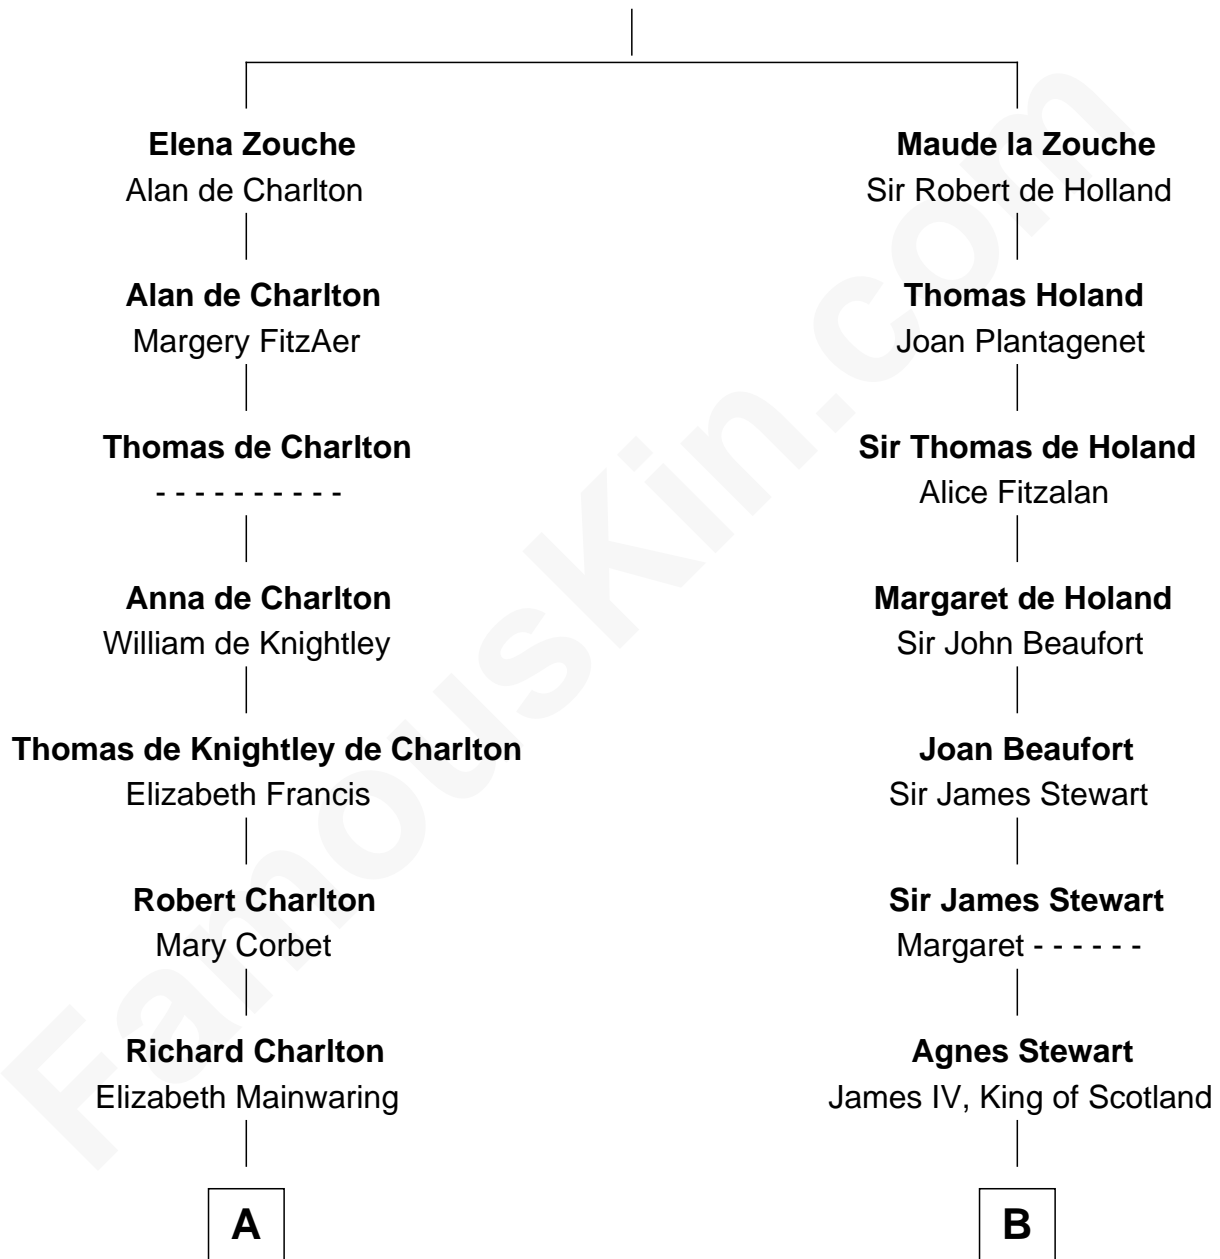

## Relationship Chart of

### Jay Gould

American Railroad "Robber Baron"

17th cousin 4 times removed of

**Guy Ritchie**

British Filmmaker

**Sir Alan la Zouche**

Eleanor de Segrave

C

**Frederica Crofton**

Hubert McLaughlin

**Vivian Guy Ouseley McLaughlin**

Edith Jane Martineau

**Doris Margaretta McLaughlin**

Stuart John Ritchie

**John Vivian Ritchie**

Amber Mary Parkinson