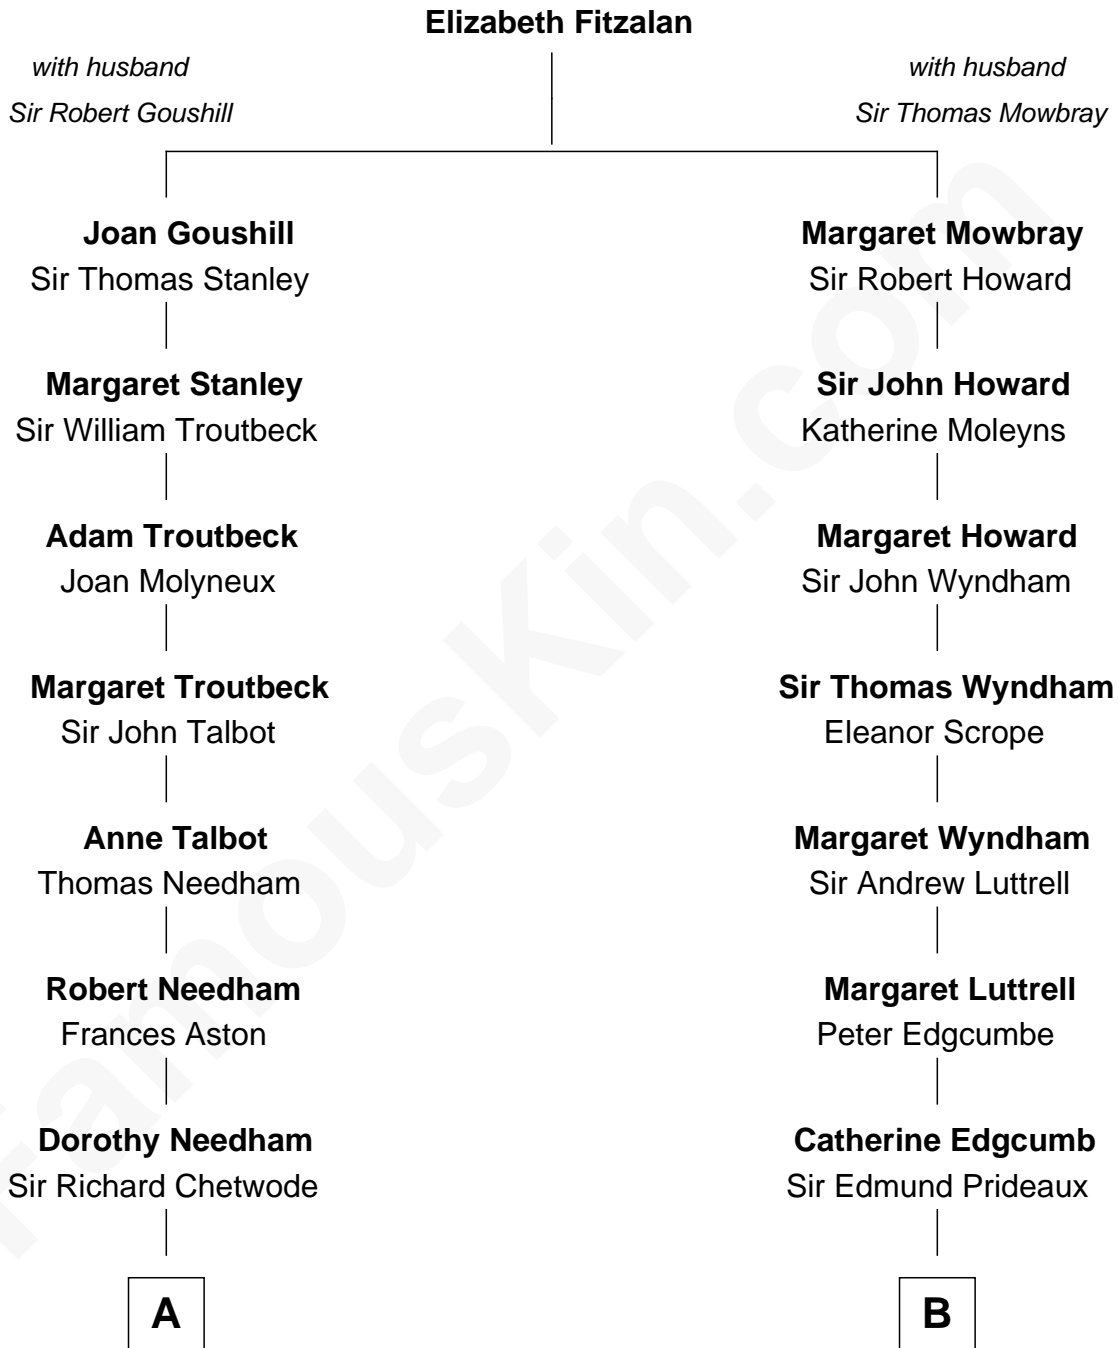

## Relationship Chart of

### Jay Gould

American Railroad "Robber Baron"

14th cousin 4 times removed of

**Guy Ritchie**

British Filmmaker

C

**John Vivian Ritchie**  
Amber Mary Parkinson

**Guy Ritchie**  
*British Filmmaker*