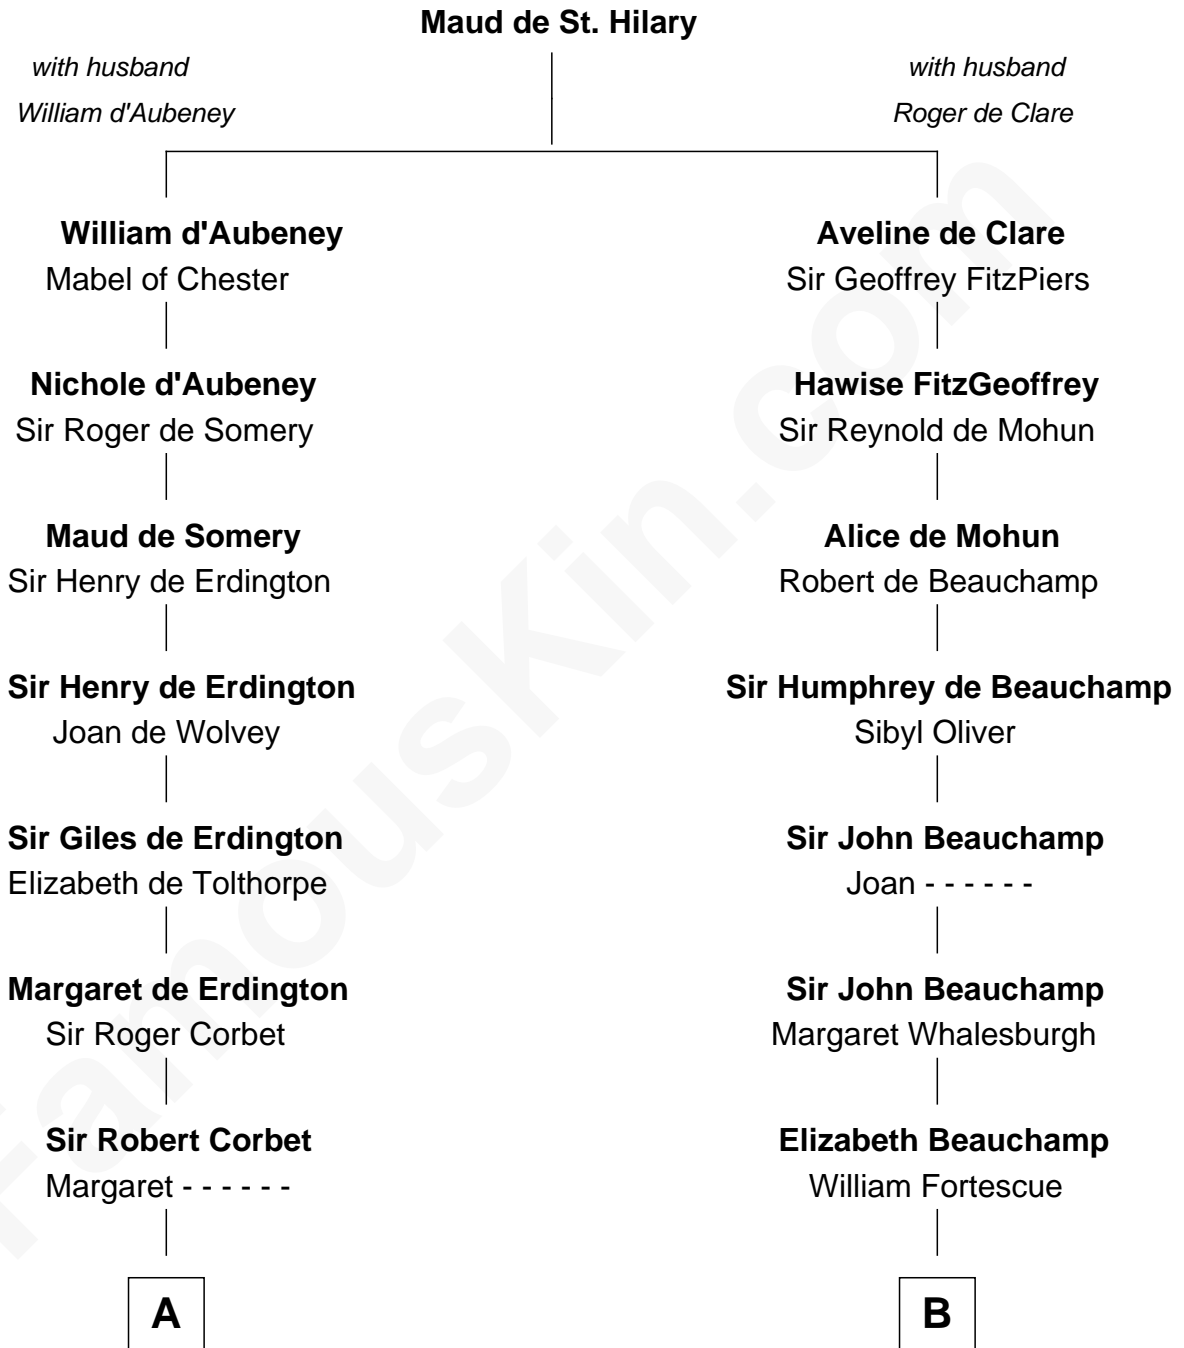

FamousKin.com

Relationship Chart of

Jay Gould

American Railroad "Robber Baron"

19th cousin 2 times removed of

Lewis Henry Morgan
Pioneering Anthropologist

C

Anna Osborn
Abraham Gould

John Burr Gould
Mary More

Jay Gould
"Robber Baron"

D

Thomas Clap
Mary King

Elijah Clap
Mary Benton

Mary Clap
Lemuel Steele

Harriet Steele
Jedediah Morgan

Lewis Henry Morgan
Pioneering Anthropologist