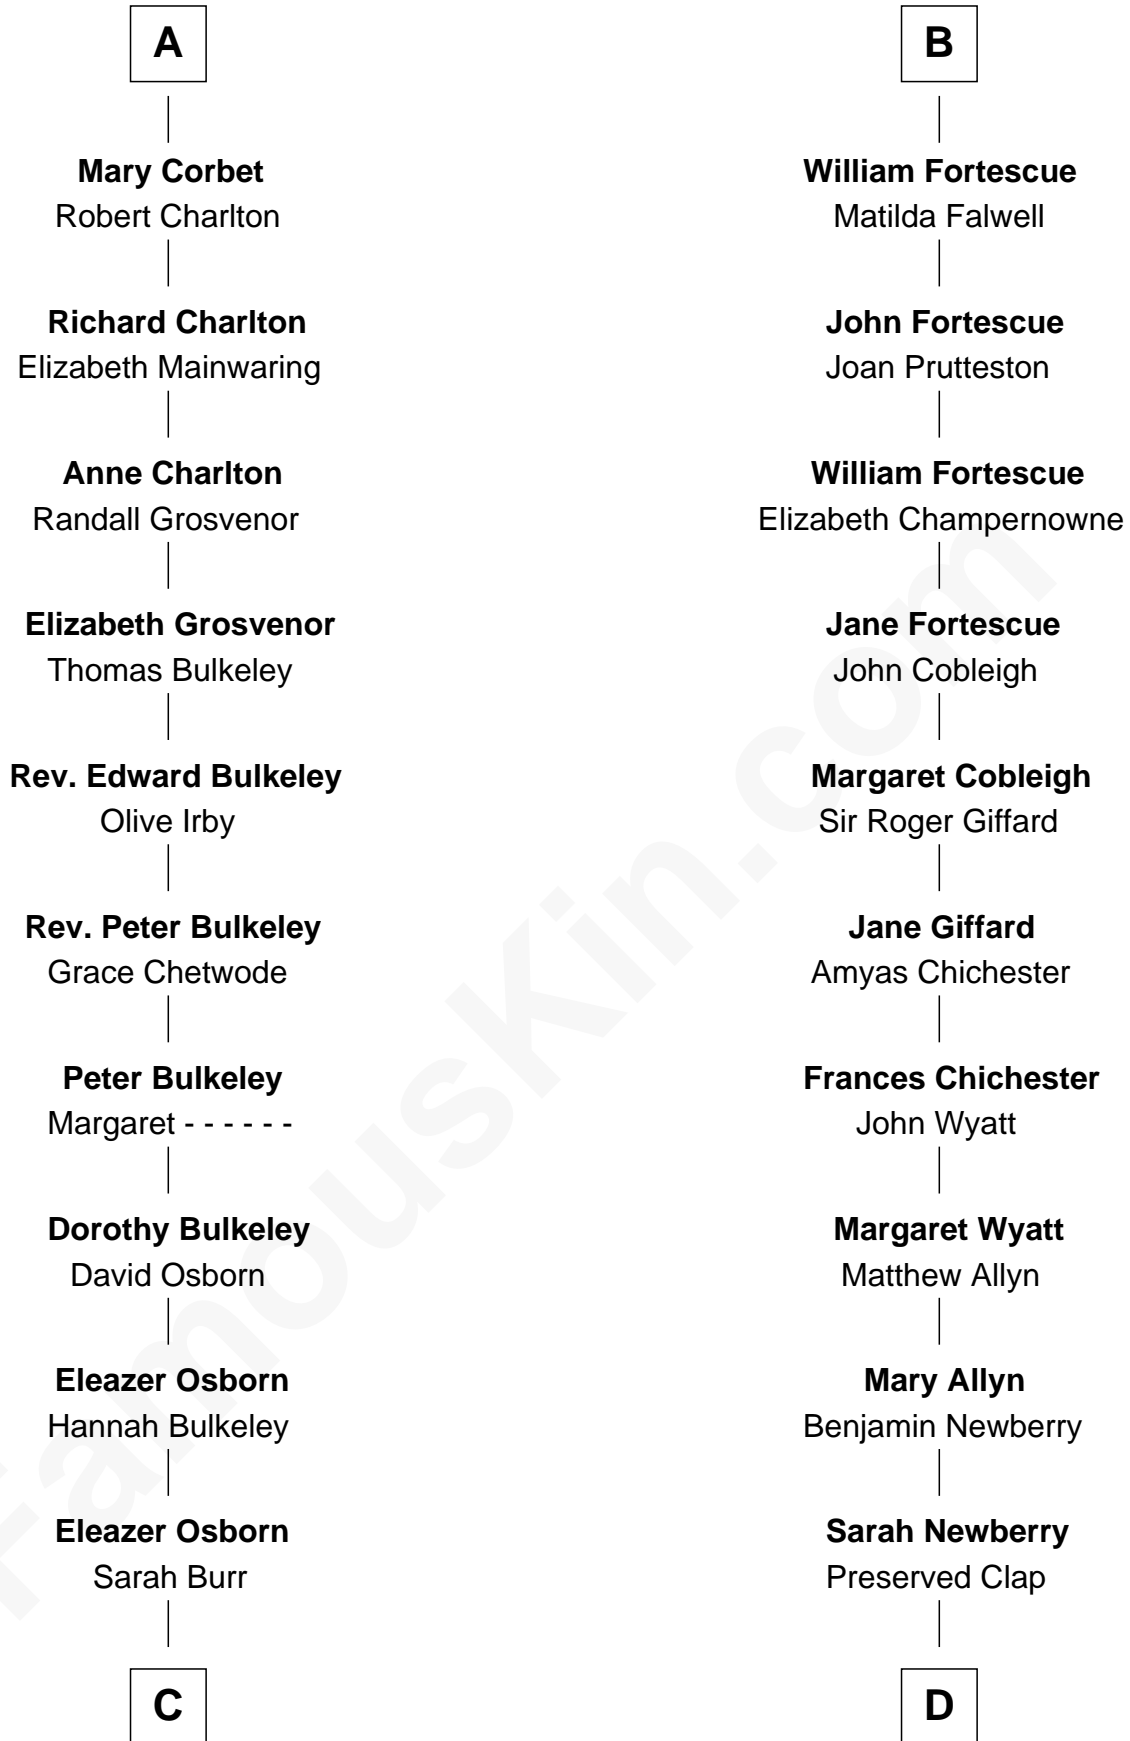

FamousKin.com

Relationship Chart of

Jay Gould

American Railroad "Robber Baron"

19th cousin 2 times removed of

Lewis Henry Morgan
Pioneering Anthropologist

C

Anna Osborn
Abraham Gould

John Burr Gould
Mary More

Jay Gould
"Robber Baron"

D

Thomas Clap
Mary King

Elijah Clap
Mary Benton

Mary Clap
Lemuel Steele

Harriet Steele
Jedediah Morgan

Lewis Henry Morgan
Pioneering Anthropologist