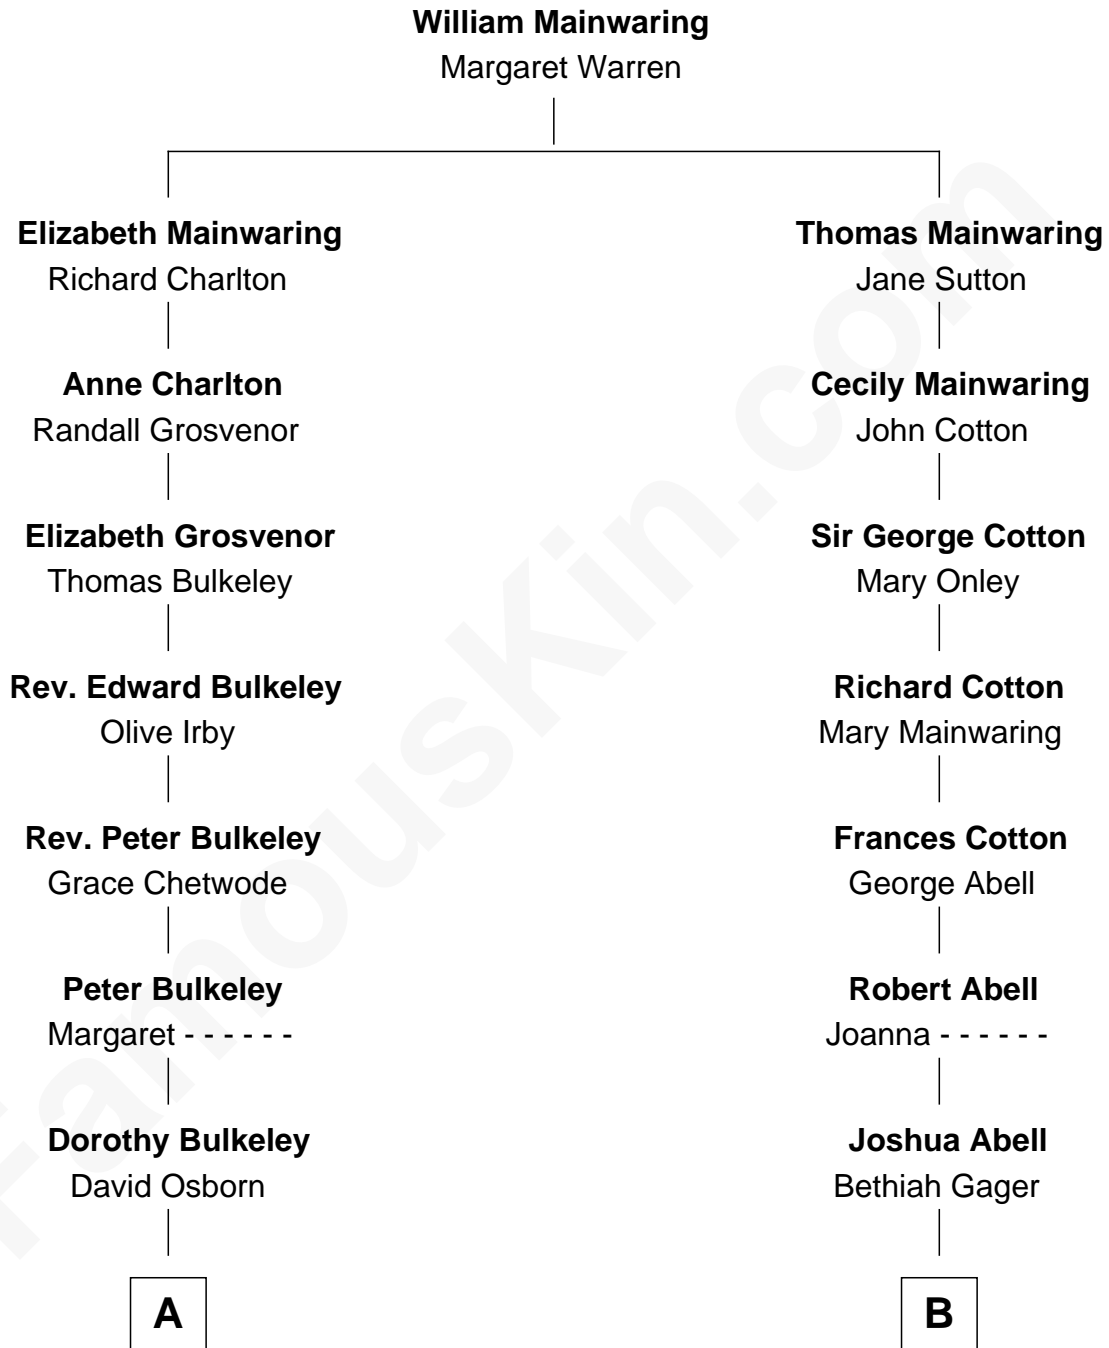

FamousKin.com

Relationship Chart of

Jay Gould

American Railroad "Robber Baron"

11th cousin 1 time removed of

Marjorie Post

Founder of General Foods

A

Eleazer Osborn
Hannah Bulkeley

Eleazer Osborn
Sarah Burr

Anna Osborn
Abraham Gould

John Burr Gould
Mary More

Jay Gould
"Robber Baron"

B

Elizabeth Abell
John Lathrop

Azel Lathrop
Elizabeth Hyde

Erastus Lathrop
Sarah Bailey

Caroline Cushman Lathrop
Charles Rollin Post

Charles William Post
Elle Letitia Merriweather

Marjorie Post
Founder of General Foods