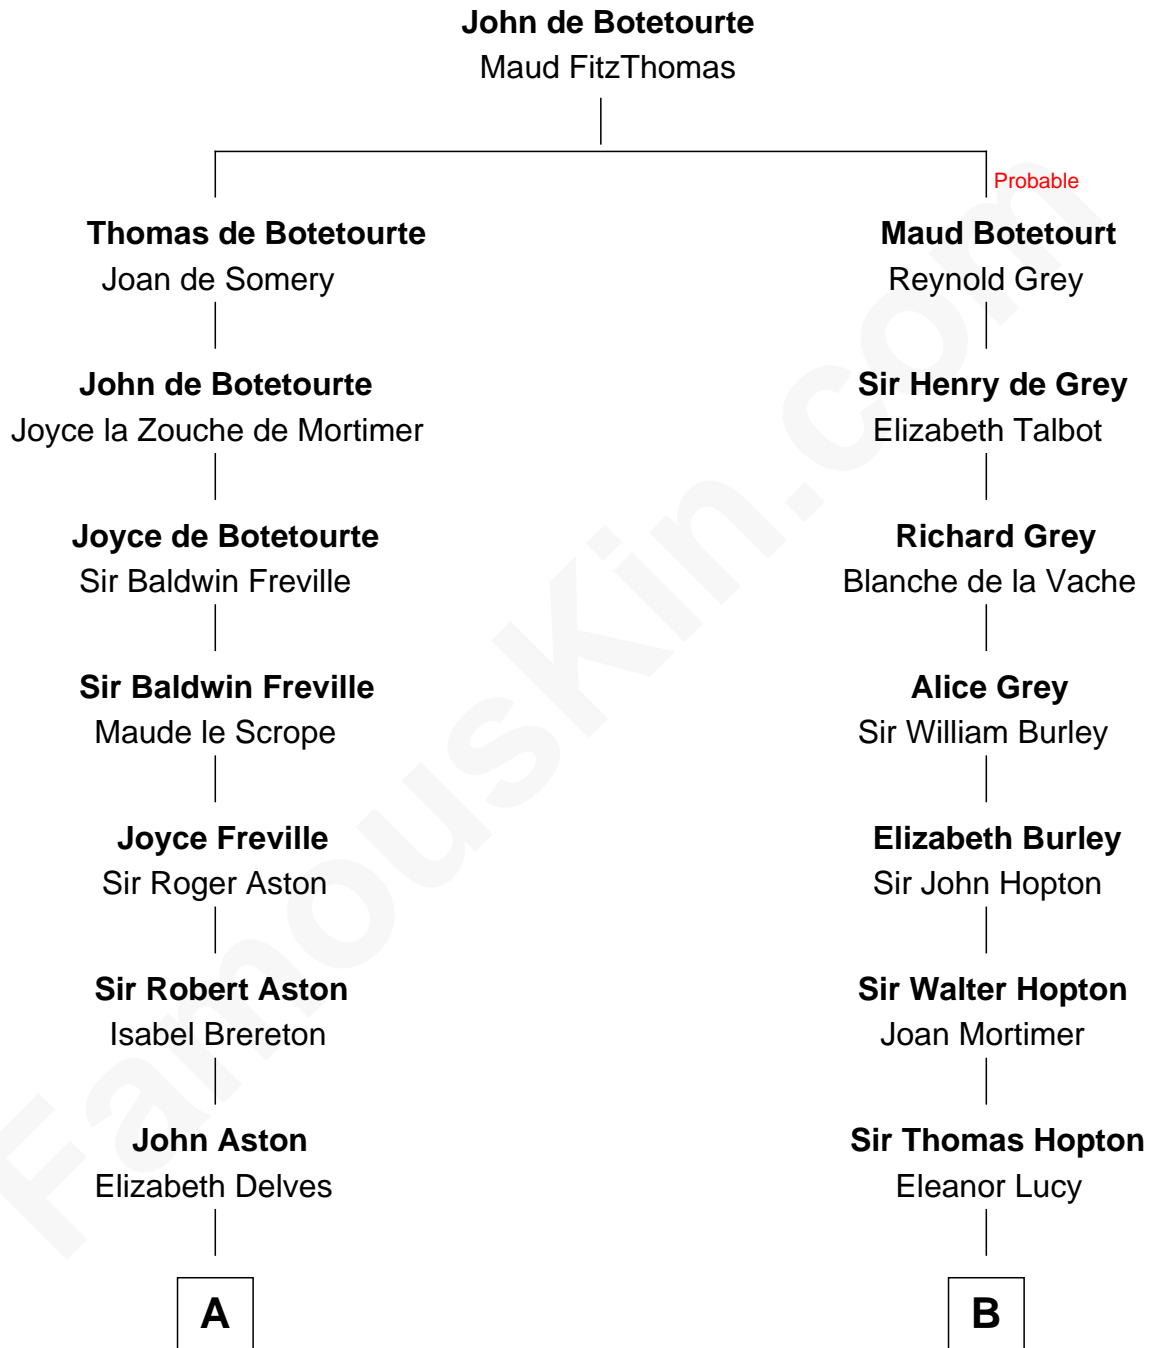

FamousKin.com

Relationship Chart of

Jay Gould

American Railroad "Robber Baron"

18th cousin 3 times removed of

Marjorie Post

Founder of General Foods

C

John Burr Gould

Mary More

Jay Gould

"Robber Baron"

D

Azel Lathrop

Elizabeth Hyde

Erastus Lathrop