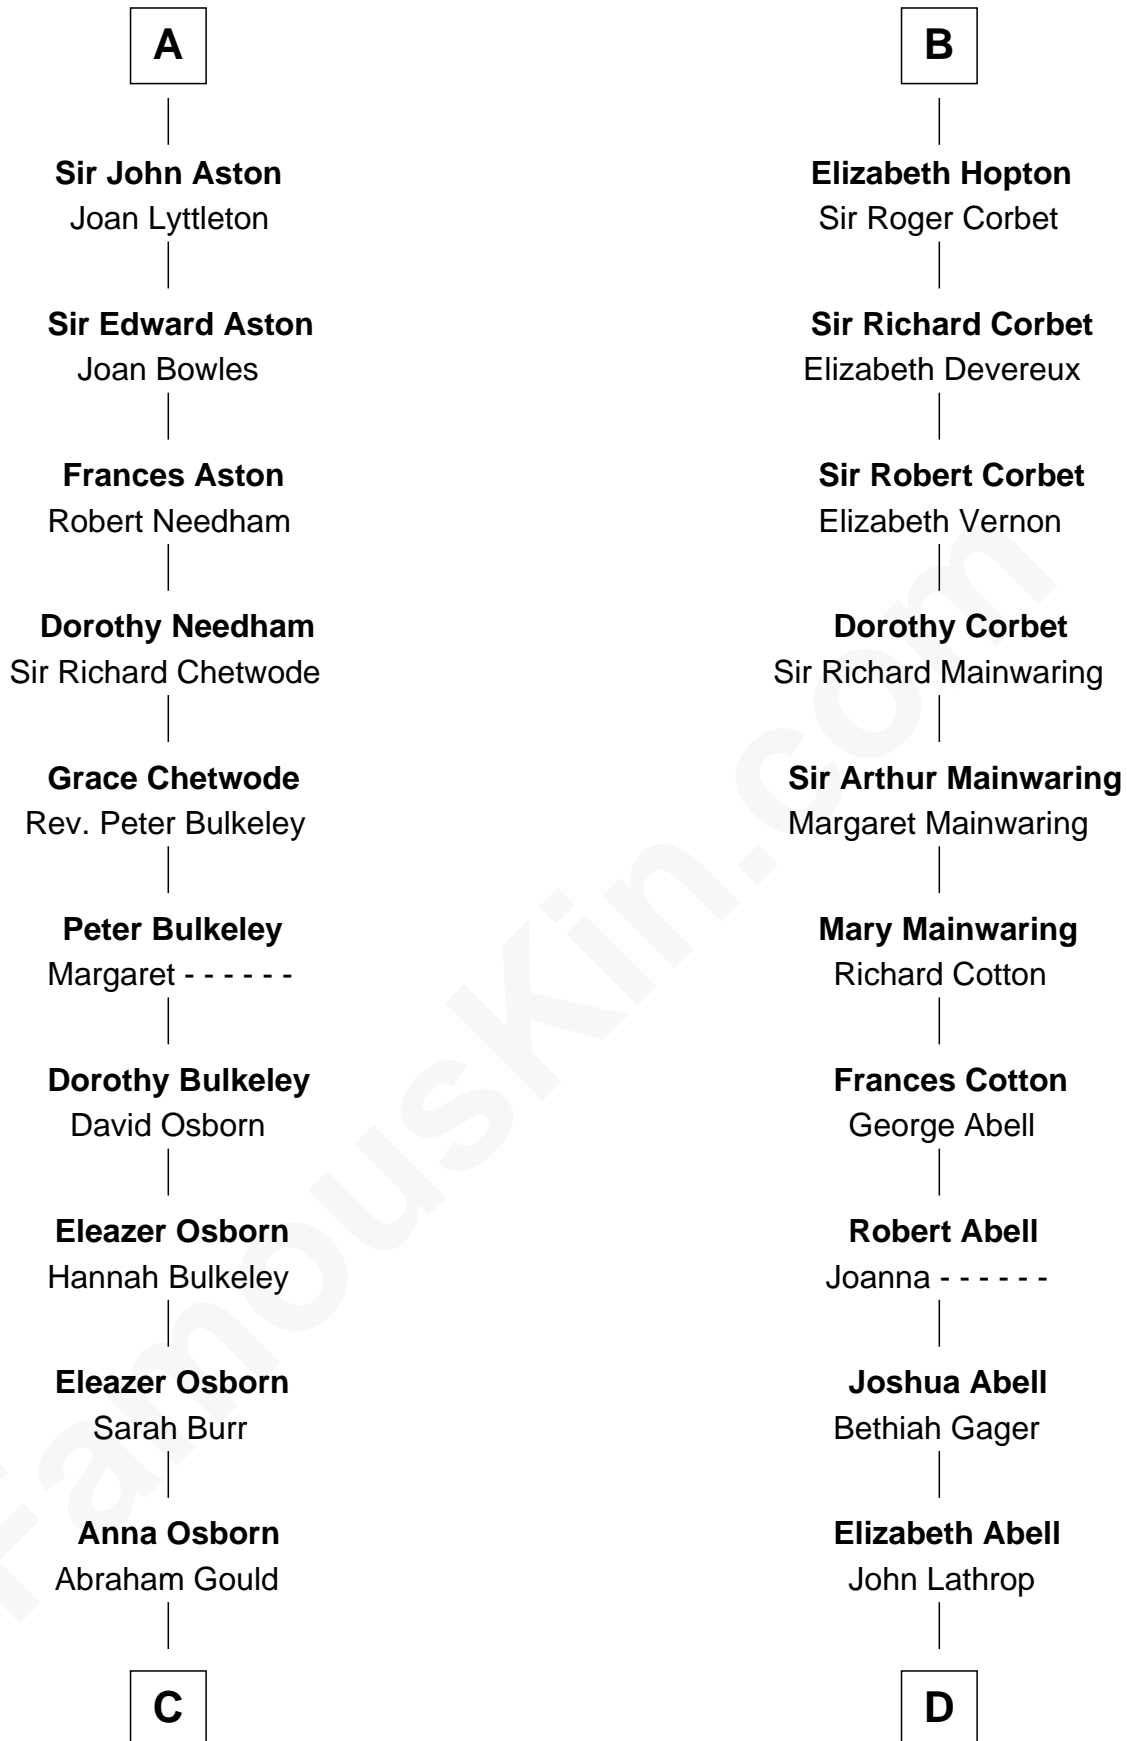

FamousKin.com

Relationship Chart of

Jay Gould

American Railroad "Robber Baron"

18th cousin 3 times removed of

Marjorie Post

Founder of General Foods

C

John Burr Gould

Mary More

Jay Gould

"Robber Baron"

D

Azel Lathrop

Elizabeth Hyde

Erastus Lathrop