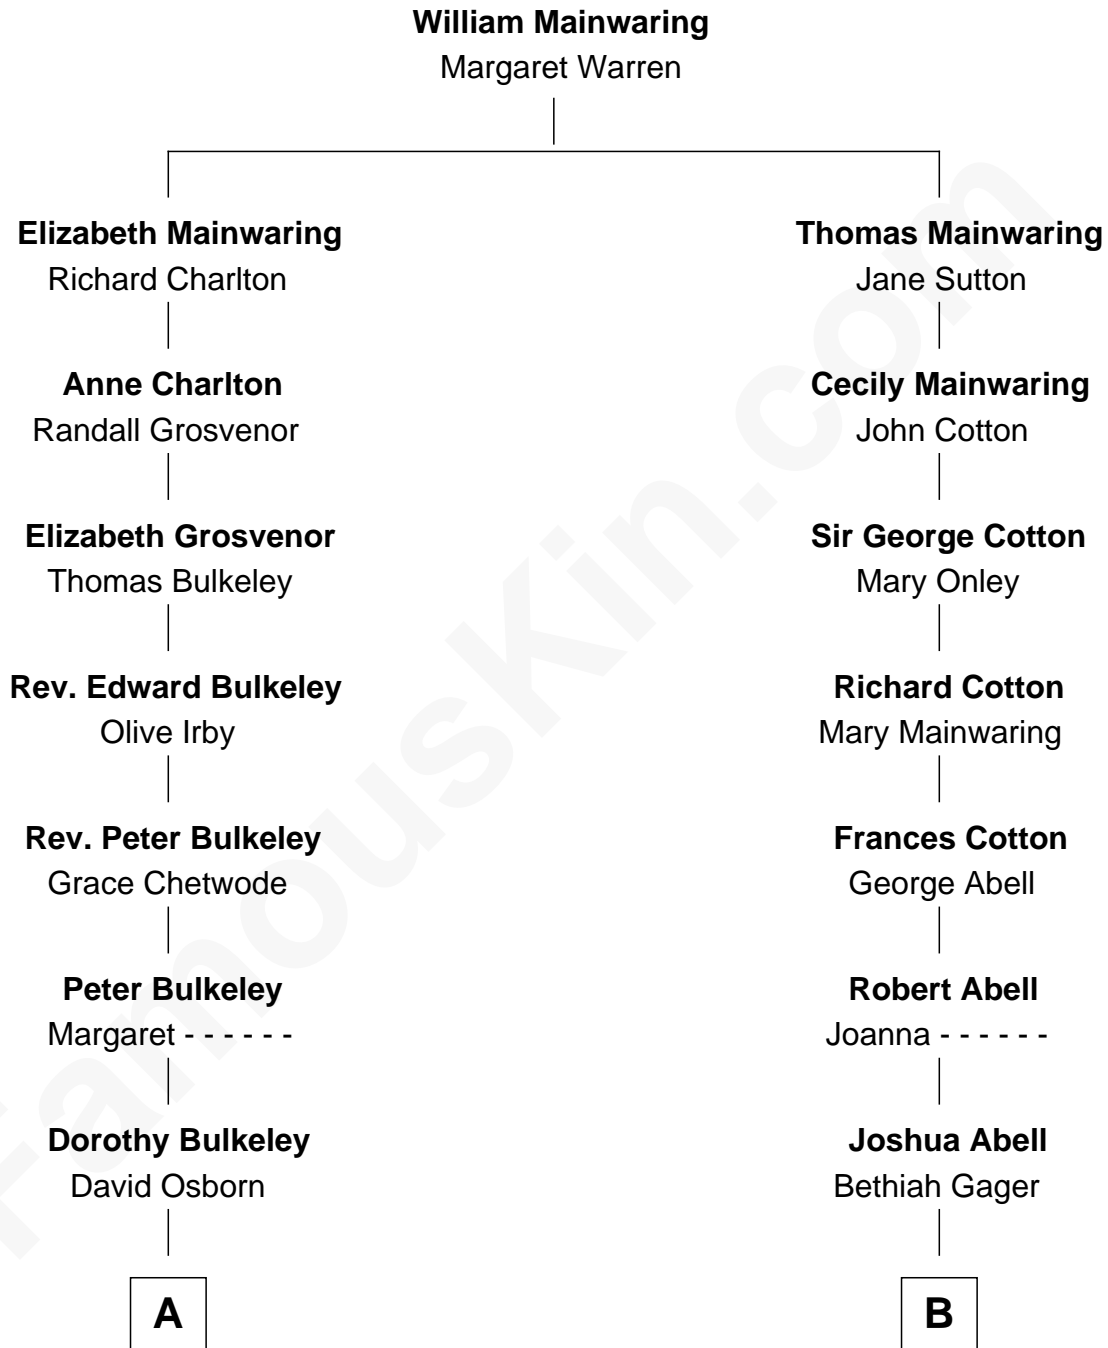

FamousKin.com Relationship Chart of

Jay Gould

American Railroad "Robber Baron"

11th cousin of

C. W. Post

Founder of Post Cereals

A

Eleazer Osborn
Hannah Bulkeley

Eleazer Osborn
Sarah Burr

Anna Osborn
Abraham Gould

John Burr Gould
Mary More

Jay Gould
"Robber Baron"

B

Elizabeth Abell
John Lathrop

Azel Lathrop
Elizabeth Hyde

Erastus Lathrop
Sarah Bailey

Caroline Cushman Lathrop
Charles Rollin Post

C. W. Post
Founder of Post Cereals