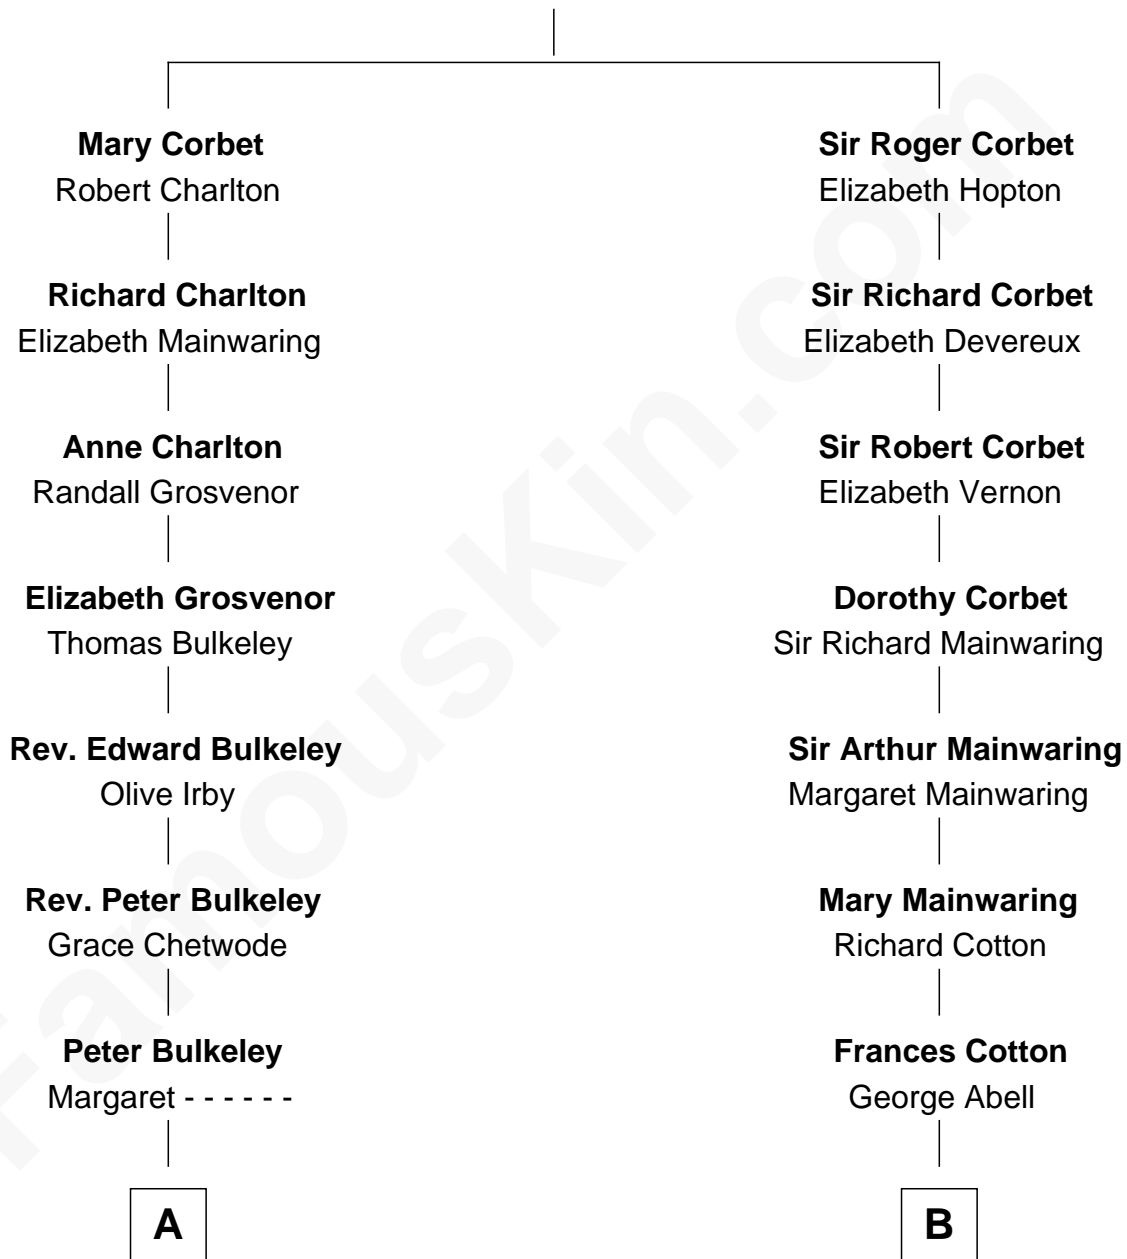

FamousKin.com

Relationship Chart of

Jay Gould

American Railroad "Robber Baron"

12th cousin 6 times removed of

Adlai Stevenson III

U.S. Senator from Illinois

Sir Robert Corbet

Margaret - - - - -

C

Ellen Borden

Adlai Ewing Stevenson

Adlai Stevenson III

U.S. Senator from Illinois

FamousKin.com