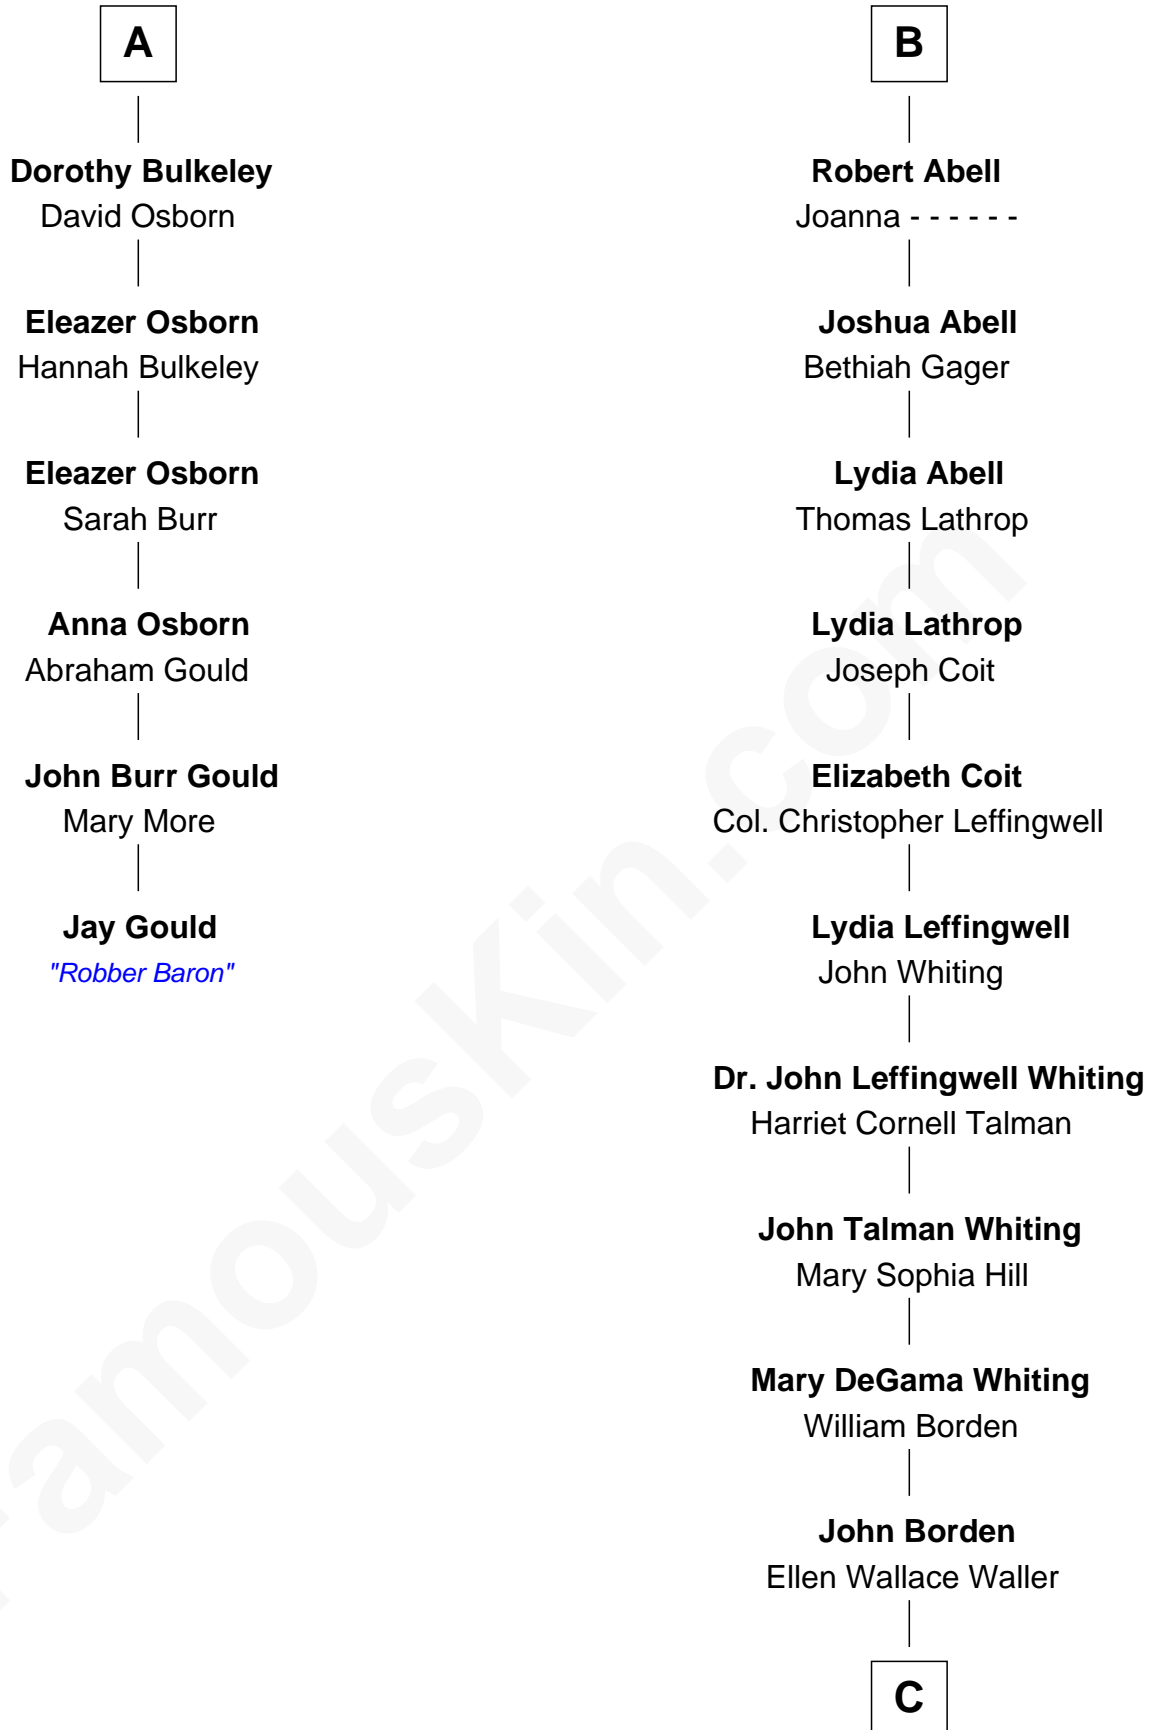

FamousKin.com

Relationship Chart of

Jay Gould

American Railroad "Robber Baron"

12th cousin 6 times removed of

Adlai Stevenson III

U.S. Senator from Illinois

Sir Robert Corbet

Margaret - - - - -

C

Ellen Borden

Adlai Ewing Stevenson

Adlai Stevenson III

U.S. Senator from Illinois

FamousKin.com