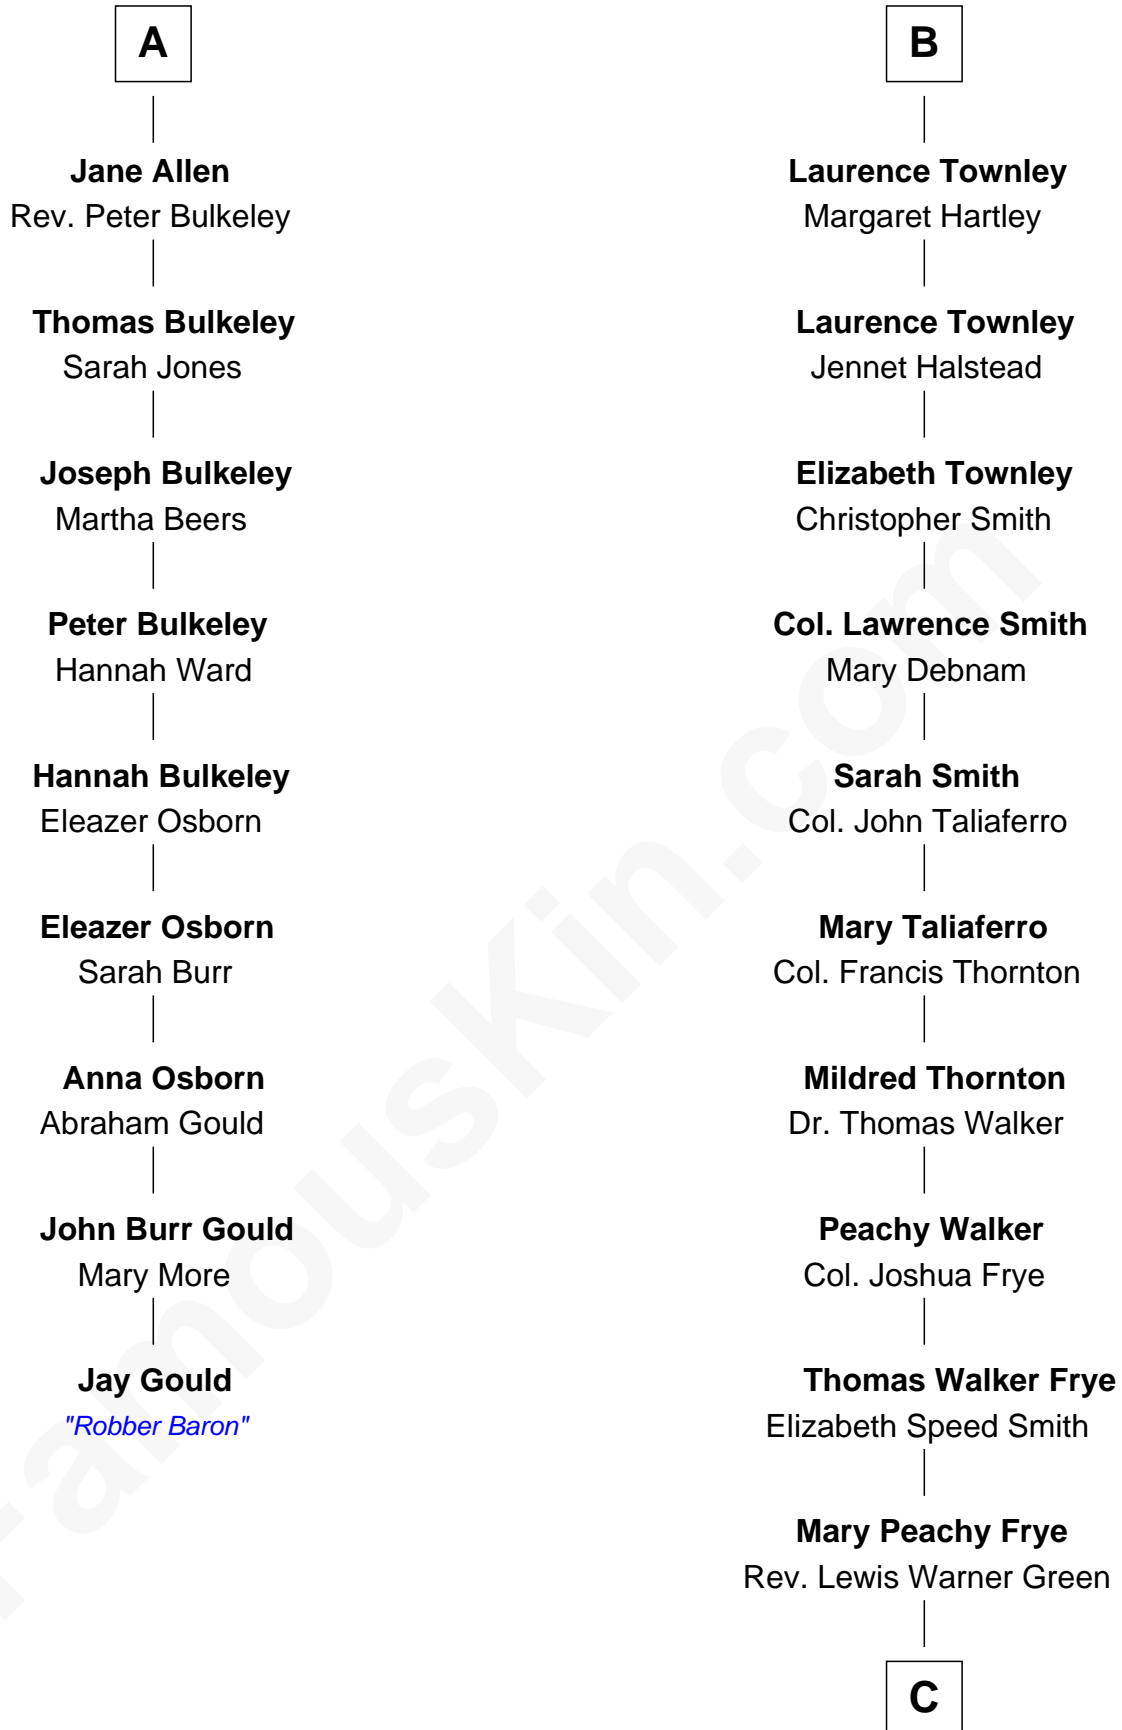

FamousKin.com

Relationship Chart of

Jay Gould

American Railroad "Robber Baron"

15th cousin 5 times removed of

Adlai Stevenson III

U.S. Senator from Illinois

C

—
Letitia Green

Adlai Ewing Stevenson

—
Lewis Green Stevenson

Helen Louise Davis

—
Adlai Ewing Stevenson

Ellen Borden

—
Adlai Stevenson III

U.S. Senator from Illinois