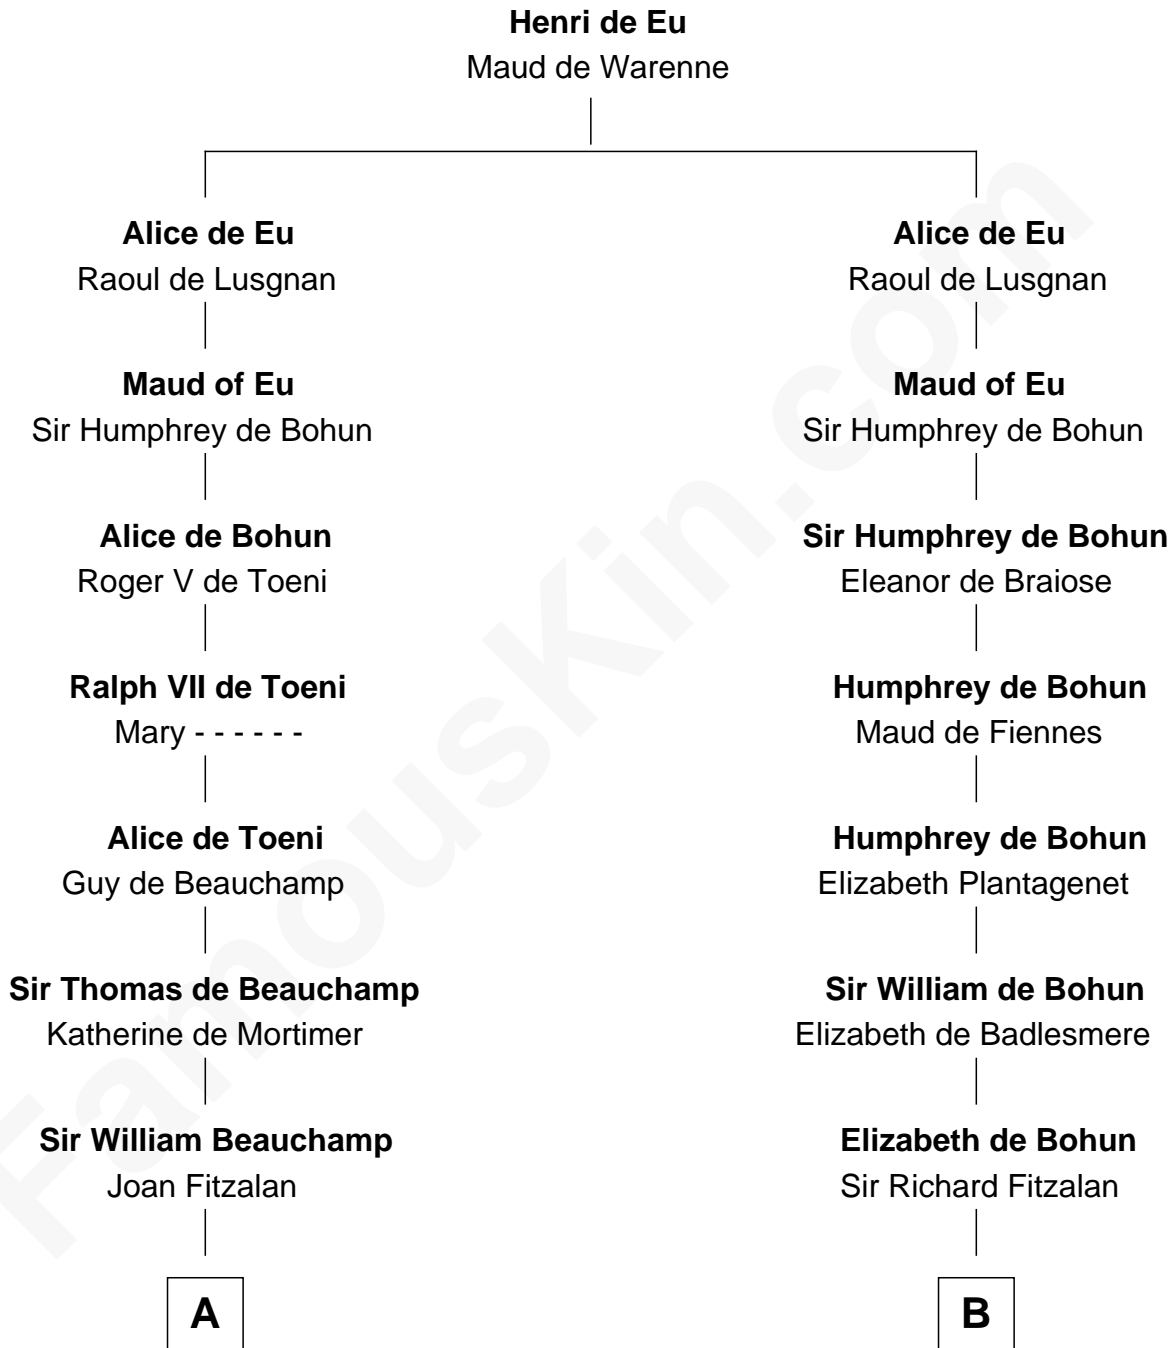

FamousKin.com

Relationship Chart of

Jay Gould

American Railroad "Robber Baron"

19th cousin 2 times removed of

Henry Lee III

9th Governor of Virginia

C

Eleazer Osborn
Hannah Bulkeley

Eleazer Osborn
Sarah Burr

Anna Osborn
Abraham Gould

John Burr Gould
Mary More

Jay Gould
"Robber Baron"

D

Henry Lee
Mary Bland

Col. Henry Lee
Lucy Grymes

Henry Lee III
Light-Horse Harry

FamousKin.com